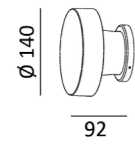

Wall surface

BUTTON IP

NEW

Code	Product Lumen	Power Watt	Color T (K)	CRI	V	Color
08.2051.18.927.GR	161	18	2700	>90	220	Graphite

MATERIAL | AL GL

» 188

WIN IP

NEW

Code	Product Lumen	Power Watt	Color T (K)	CRI	V	Color
08.1052.5.930.GR	198	4,5	3000	>90	220	Graphite

MATERIAL | AL GL

» 188

Wall surface