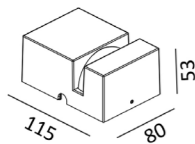

Wall surface

BUTTON IP

NEW

Code	Product Lumen	Power Watt	Color T (K)	CRI	V	Color
08.2051.18.927.GR	161	18	2700	>90	220	Graphite

MATERIAL | AL GL

» 188

WIN IP

NEW

Code	Product Lumen	Power Watt	Color T (K)	CRI	V	Color
08.1052.5.930.GR	198	4,5	3000	>90	220	Graphite

MATERIAL | AL GL

» 188

Wall surface