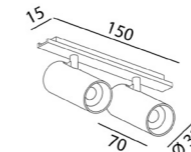

MATERIAL | AL PC

[i](#) » 188