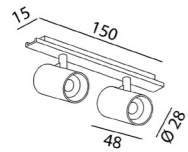

### MINI\_LINE 42 TUB XS A

Code	Product Lumen	Power Watt	Color T (K)	CRI	Color
07.2848.4.930.WH	426	3,5	3000	>90	White
07.2848.4.930.BK	426	3,5	3000	>90	Black

MATERIAL | AL PC

[i](#) » 188

### MINI\_LINE 42 TUB XS A X2

Code	Product Lumen	Power Watt	Color T (K)	CRI	Color
07.2848.7.930.WH	2 x 426	2 x 3,5	3000	>90	White
07.2848.7.930.BK	2 x 426	2 x 3,5	3000	>90	Black

MATERIAL | AL PC

[i](#) » 188