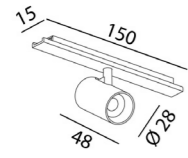

### MINI\_LINE 42 TUB XS A

Code	Product Lumen	Power Watt	Color T (K)	CRI	Color
07.2848.4.930.WH	426	3,5	3000	>90	White
07.2848.4.930.BK	426	3,5	3000	>90	Black

MATERIAL | AL PC

[i](#) » 188

### MINI\_LINE 42 TUB XS A X2

Code	Product Lumen	Power Watt	Color T (K)	CRI	Color
07.2848.7.930.WH	2 x 426	2 x 3,5	3000	>90	White
07.2848.7.930.BK	2 x 426	2 x 3,5	3000	>90	Black

MATERIAL | AL PC

[i](#) » 188