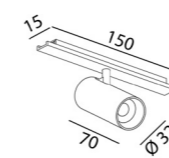

MINI_LINE 42 TUB XS A

Code	Product Lumen	Power Watt	Color T (K)	CRI	Color
07.2848.4.930.WH	426	3,5	3000	>90	White
07.2848.4.930.BK	426	3,5	3000	>90	Black

MATERIAL | AL PC

[i](#) » 188

MINI_LINE 42 TUB XS A X2

Code	Product Lumen	Power Watt	Color T (K)	CRI	Color
07.2848.7.930.WH	2 x 426	2 x 3,5	3000	>90	White
07.2848.7.930.BK	2 x 426	2 x 3,5	3000	>90	Black

MATERIAL | AL PC

[i](#) » 188

MINI_LINE 42 TUB S A

Code	Product Lumen	Power Watt	Color T (K)	CRI	Color
07.3270.5.930.WH	642	5	3000	>90	White
07.3270.5.930.BK	642	5	3000	>90	Black
NEW 07.3270.5.930.BR	642	5	3000	>90	Brass
NEW 07.3270.5.930.CR	642	5	3000	>90	Chrome

MATERIAL | AL PC

[i](#) » 188

MINI_LINE 42 TUB S A X2

Code	Product Lumen	Power Watt	Color T (K)	CRI	Color
07.3270.10.930.WH	2 x 642	2 x 5	3000	>90	White
07.3270.10.930.BK	2 x 642	2 x 5	3000	>90	Black

MATERIAL | AL PC

[i](#) » 188