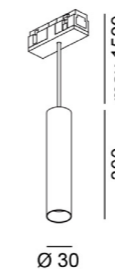

IN_LINE TUB XS P

Code	Product Lumen	Power Watt	Color T (K)	CRI	Color
06.0160.2.930.WH	137	2,4	3000	>90	White
06.0160.2.930.BK	137	2,4	3000	>90	Black
06.0160.2.930.BR	137	2,4	3000	>90	Brass

MATERIAL | AL PC

» 188

IN_LINE TUB S P 300

Code	Product Lumen	Power Watt	Color T (K)	CRI	Color
06.0331.8.930.WH	389	8	3000	>90	White
06.0331.8.930.BK	389	8	3000	>90	Black
06.0331.8.940.WH	474	8	4000	>90	White
06.0331.8.940.BK	474	8	4000	>90	Black

MATERIAL | AL PC

» 188

ACCESSORIES

	Honeycomb	06.A03HC
	Lens 24°	06.A03LS24
	Lens 32°	06.A03LS32

» 183

IN_LINE TUB S P 600

Code	Product Lumen	Power Watt	Color T (K)	CRI	Color
06.0360.8.930.WH	657	8	3000	>90	White
06.0360.8.930.BK	657	8	3000	>90	Black
NEW 06.0360.8.930.BR	657	8	3000	>90	Brass