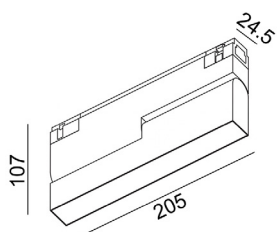

IN_LINE COMFORT B 205

| Code | Product Lumen | Power Watt | Color T (K) | CRI | Color |
|-------------------|---------------|------------|-------------|-----|-------|
| 06.2052.12.930.BK | 850 | 12 | 3000 | >90 | Black |
| 06.2052.12.940.BK | 850 | 12 | 4000 | >90 | Black |

MATERIAL | AL PC

[i](#) » 188

IN_LINE LINEA B 205

| Code | Product Lumen | Power Watt | Color T (K) | CRI | Color |
|------------------|---------------|------------|-------------|-----|-------|
| 06.2053.6.930.WH | 410 | 6 | 3000 | >90 | White |
| 06.2053.6.930.BK | 410 | 6 | 3000 | >90 | Black |
| 06.2053.6.940.WH | 424 | 6 | 4000 | >90 | White |
| 06.2053.6.940.BK | 424 | 6 | 4000 | >90 | Black |