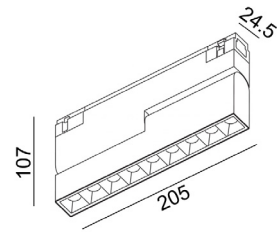

IN_LINE COMFORT B 205

| Code | Product Lumen | Power Watt | Color T (K) | CRI | Color |
|-------------------|---------------|------------|-------------|-----|-------|
| 06.2052.12.930.BK | 850 | 12 | 3000 | >90 | Black |
| 06.2052.12.940.BK | 850 | 12 | 4000 | >90 | Black |

MATERIAL | AL PC

[i](#) » 188

IN_LINE LINEA B 205

| Code | Product Lumen | Power Watt | Color T (K) | CRI | Color |
|------------------|---------------|------------|-------------|-----|-------|
| 06.2053.6.930.WH | 410 | 6 | 3000 | >90 | White |
| 06.2053.6.930.BK | 410 | 6 | 3000 | >90 | Black |
| 06.2053.6.940.WH | 424 | 6 | 4000 | >90 | White |
| 06.2053.6.940.BK | 424 | 6 | 4000 | >90 | Black |