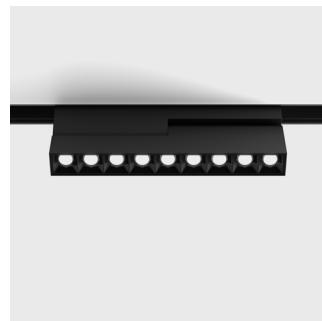

IN_LINE COMFORT B 205

| Code | Product Lumen | Power Watt | Color T (K) | CRI | Color |
|-------------------|---------------|------------|-------------|-----|-------|
| 06.2052.12.930.BK | 850 | 12 | 3000 | >90 | Black |
| 06.2052.12.940.BK | 850 | 12 | 4000 | >90 | Black |

MATERIAL | AL PC

[i](#) » 188

IN_LINE LINEA B 205

| Code | Product Lumen | Power Watt | Color T (K) | CRI | Color |
|------------------|---------------|------------|-------------|-----|-------|
| 06.2053.6.930.WH | 410 | 6 | 3000 | >90 | White |
| 06.2053.6.930.BK | 410 | 6 | 3000 | >90 | Black |
| 06.2053.6.940.WH | 424 | 6 | 4000 | >90 | White |
| 06.2053.6.940.BK | 424 | 6 | 4000 | >90 | Black |