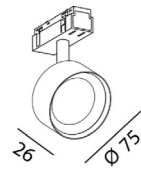

MATERIAL | AL PC

[i » 188](#)

ACCESSORIES

	Replaceable ring. White colour	SOL M RING WHITE
	Replaceable ring. Copper colour	SOL M RING COPPER
	Replaceable ring. Brass colour	SOL M RING BRASS
	Replaceable ring. Chrome colour	SOL M RING CHROME

[i » 183](#)