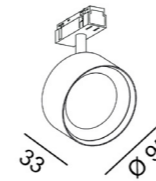

MATERIAL | AL PC

[i » 188](#)

ACCESSORIES

	Replaceable ring. White colour	SOL M RING WHITE
	Replaceable ring. Copper colour	SOL M RING COPPER
	Replaceable ring. Brass colour	SOL M RING BRASS
	Replaceable ring. Chrome colour	SOL M RING CHROME

[i » 183](#)

IN_LINE SOL

Code	Product Lumen	Power Watt	Color T (K)	CRI	Color
06.9533.14.930.BK	1210	10,8	3000	>90	Black
06.9533.14.940.BK	1320	10,8	4000	>90	Black

MATERIAL | AL PC

[i » 188](#)

ACCESSORIES

	Replaceable ring. White colour	SOL RING WHITE
	Replaceable ring. Copper colour	SOL RING COPPER
	Replaceable ring. Brass colour	SOL RING BRASS
	Replaceable ring. Chrome colour	SOL RING CHROME
	NEW Lens 12°	06.A09LS12