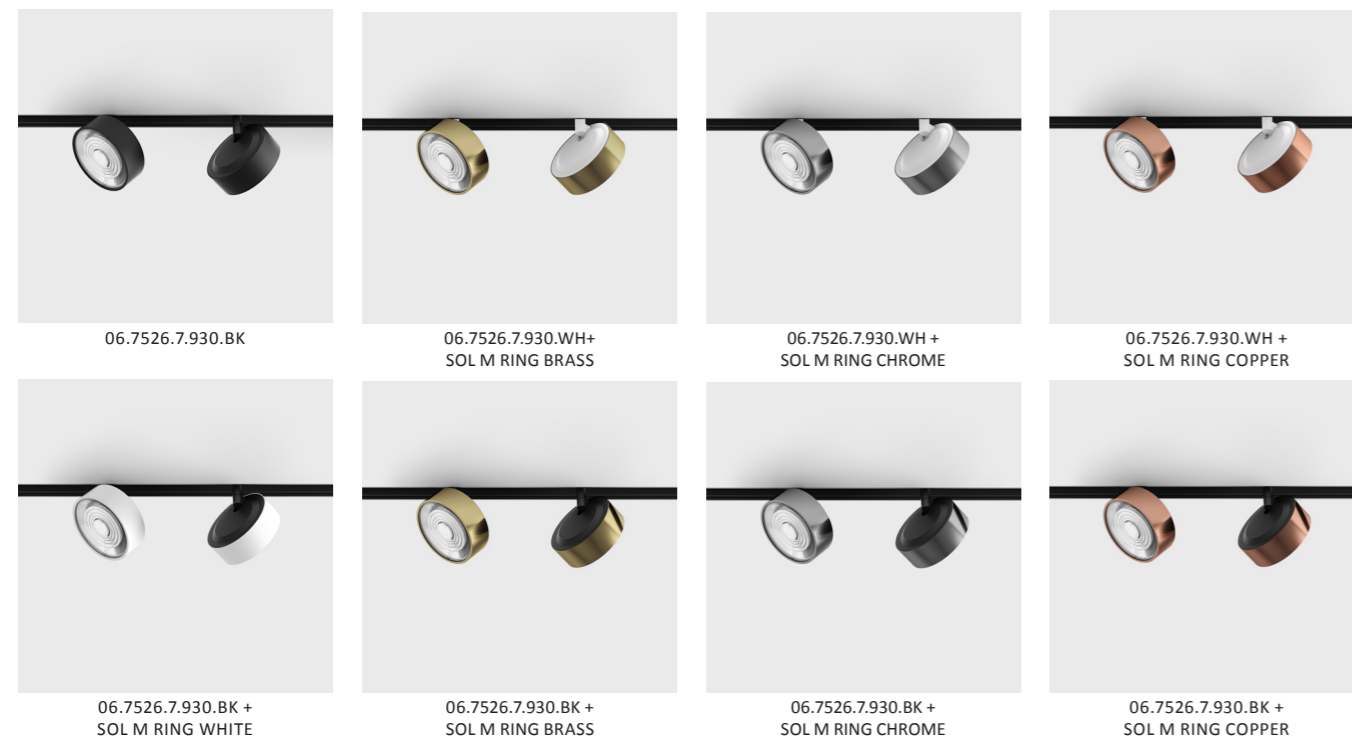

IN_LINE SOL MINI

Code	Product Lumen	Power Watt	Color T (K)	CRI	Color
06.7526.7.930.WH	640	7	3000	>90	White
06.7526.7.930.BK	640	7	3000	>90	Black
06.7526.7.940.WH	695	7	4000	>90	White
06.7526.7.940.BK	695	7	4000	>90	Black

MATERIAL | AL PC

[i » 188](#)

ACCESSORIES

	Replaceable ring. White colour	SOL M RING WHITE
	Replaceable ring. Copper colour	SOL M RING COPPER
	Replaceable ring. Brass colour	SOL M RING BRASS
	Replaceable ring. Chrome colour	SOL M RING CHROME

[i » 183](#)

IN_LINE SOL

Code	Product Lumen	Power Watt	Color T (K)	CRI	Color
06.9533.14.930.BK	1210	10,8	3000	>90	Black
06.9533.14.940.BK	1320	10,8	4000	>90	Black

MATERIAL | AL PC

[i » 188](#)

ACCESSORIES

	Replaceable ring. White colour	SOL RING WHITE
	Replaceable ring. Copper colour	SOL RING COPPER
	Replaceable ring. Brass colour	SOL RING BRASS
	Replaceable ring. Chrome colour	SOL RING CHROME
	NEW Lens 12°	06.A09LS12