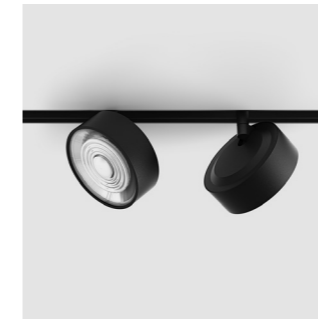

MATERIAL | AL PC

[i » 188](#)

ACCESSORIES

	Replaceable ring. White colour	SOL M RING WHITE
	Replaceable ring. Copper colour	SOL M RING COPPER
	Replaceable ring. Brass colour	SOL M RING BRASS
	Replaceable ring. Chrome colour	SOL M RING CHROME

[i » 183](#)

IN_LINE SOL

Code	Product Lumen	Power Watt	Color T (K)	CRI	Color
06.9533.14.930.BK	1210	10,8	3000	>90	Black
06.9533.14.940.BK	1320	10,8	4000	>90	Black

MATERIAL | AL PC

[i » 188](#)

ACCESSORIES

	Replaceable ring. White colour	SOL RING WHITE
	Replaceable ring. Copper colour	SOL RING COPPER
	Replaceable ring. Brass colour	SOL RING BRASS
	Replaceable ring. Chrome colour	SOL RING CHROME
	NEW Lens 12°	06.A09LS12