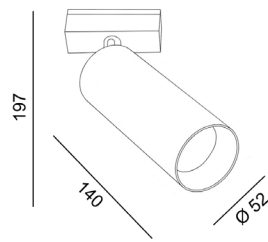

# IN\_LINE TUB M A 140

Code	Product Lumen	Power Watt	Color T (K)	CRI	Color
06.0514.19.930.WH	1640	19	3000	>90	White
06.0514.19.930.BK	1640	19	3000	>90	Black
06.0514.19.940.WH	1885	4000	>90	White	
06.0514.19.940.BK	1885	19	4000	>90	Black