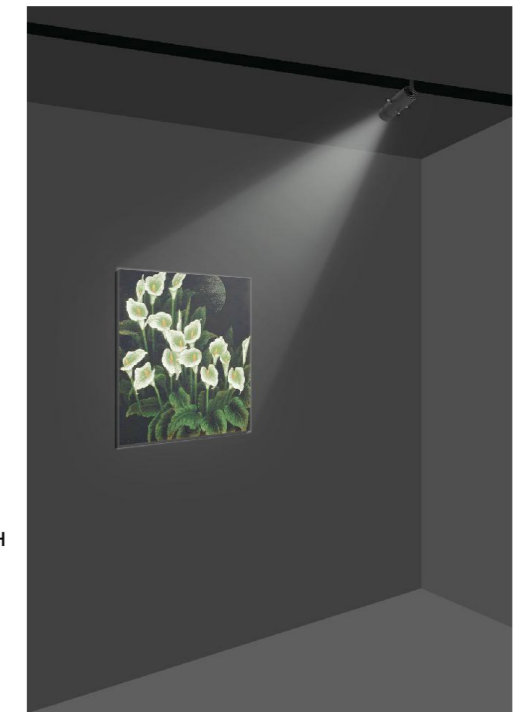

IN_LINE ZOOM

Code	Product Lumen	Power Watt	Color T (K)	CRI	Color
06.0599.13.930.WH	615 - 1040	13	3000	>90	White
06.0599.13.930.BK	615 - 1040	13	3000	>90	Black
06.0599.13.940.WH	615 - 1040	13	4000	>90	White
06.0599.13.940.BK	615 - 1040	13	4000	>90	Black

LED CE ENEC IP20 48V NO INCL 15-50° Tilt Rotate MATERIAL | AL PC (i) » 188

IN_LINE TUB M NB

Code	Product Lumen	Power Watt	Color T (K)	CRI	Color
06.0595.9.930.BK	640	10	3000	>90	Black

LED CE ENEC IP20 48V NO INCL 6° Tilt Rotate MATERIAL | AL PC (i) » 188

IN_LINE GALLERY

Code	Product Lumen	Power Watt	Color T (K)	CRI	Color
NEW 06.5160.13.930.WH	600	6,3	3000	>90	White
06.5160.13.930.BK	600	6,3	3000	>90	Black
NEW 06.5160.13.940.WH	620	6,3	4000	>90	White
06.5160.13.940.BK	620	6,3	4000	>90	Black

LED CE ENEC IP20 48V NO INCL Tilt Rotate MATERIAL | AL PC (i) » 188

A (mm)	H (mm)	φ (mm)
1000	320	500
2000	630	990
3000	950	1490

06.0599.13.930.WH