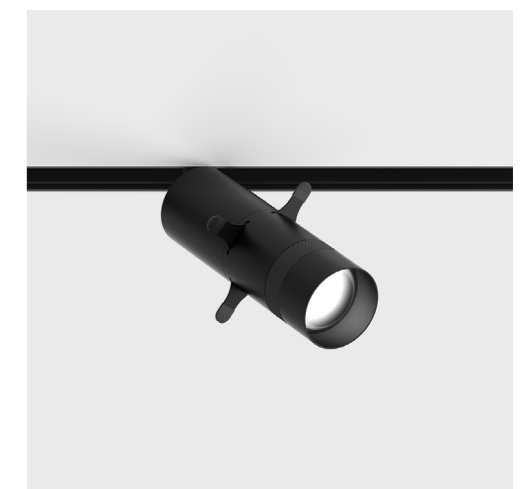

LED CE ENEC IP20 48V NO INCL 15-50° Tilt Rotate MATERIAL | AL PC (i) » 188

IN_LINE TUB M NB

Code	Product Lumen	Power Watt	Color T (K)	CRI	Color
06.0595.9.930.BK	640	10	3000	>90	Black

LED CE ENEC IP20 48V NO INCL 6° Tilt Rotate MATERIAL | AL PC (i) » 188

LED CE ENEC IP20 48V NO INCL Tilt Rotate MATERIAL | AL PC (i) » 188

A (mm)	H (mm)	φ (mm)
1000	320	500
2000	630	990
3000	950	1490

06.0599.13.930.WH

06.0599.13.930.BK

06.5160.13.930.WH

06.5160.13.930.BK