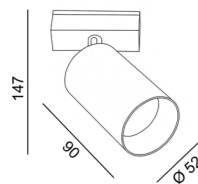

IN_LINE ZOOM

Code	Product Lumen	Power Watt	Color T (K)	CRI	Color
06.0599.13.930.WH	615 - 1040	13	3000	>90	White
06.0599.13.930.BK	615 - 1040	13	3000	>90	Black
06.0599.13.940.WH	615 - 1040	13	4000	>90	White
06.0599.13.940.BK	615 - 1040	13	4000	>90	Black

LED CE ENEC IP20 48V NO INCL 15-50° Tilt Rotate MATERIAL | AL PC (i) » 188

IN_LINE TUB M NB

Code	Product Lumen	Power Watt	Color T (K)	CRI	Color
06.0595.9.930.BK	640	10	3000	>90	Black

LED CE ENEC IP20 48V NO INCL 6° Tilt Rotate MATERIAL | AL PC (i) » 188

LED CE ENEC IP20 48V NO INCL Tilt Rotate MATERIAL | AL PC (i) » 188

A (mm)	H (mm)	φ (mm)
1000	320	500
2000	630	990
3000	950	1490

06.0599.13.930.WH

06.0599.13.930.BK

06.5160.13.930.WH

06.5160.13.930.BK