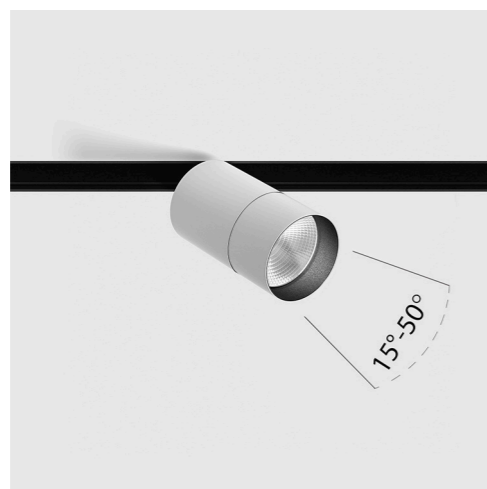

LED CE ENEC IP20 48V NO INCL 15-50° Tilt Rotate MATERIAL | AL PC (i) » 188

IN_LINE TUB M NB

Code	Product Lumen	Power Watt	Color T (K)	CRI	Color
06.0595.9.930.BK	640	10	3000	>90	Black

LED CE ENEC IP20 48V NO INCL 6° Tilt Rotate MATERIAL | AL PC (i) » 188

IN_LINE GALLERY

Code	Product Lumen	Power Watt	Color T (K)	CRI	Color
NEW 06.5160.13.930.WH	600	6,3	3000	>90	White
06.5160.13.930.BK	600	6,3	3000	>90	Black
NEW 06.5160.13.940.WH	620	6,3	4000	>90	White
06.5160.13.940.BK	620	6,3	4000	>90	Black

LED CE ENEC IP20 48V NO INCL Tilt Rotate MATERIAL | AL PC (i) » 188

A (mm)	H (mm)	φ (mm)
1000	320	500
2000	630	990
3000	950	1490

06.0599.13.930.WH

06.0599.13.930.BK

06.5160.13.930.WH

06.5160.13.930.BK