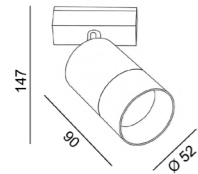

IN_LINE ZOOM

Code	Product Lumen	Power Watt	Color T (K)	CRI	Color
06.0599.13.930.WH	615 - 1040	13	3000	>90	White
06.0599.13.930.BK	615 - 1040	13	3000	>90	Black
06.0599.13.940.WH	615 - 1040	13	4000	>90	White
06.0599.13.940.BK	615 - 1040	13	4000	>90	Black

LED CE ENEC IP20 48V NO INCL 15-50° Tilt Rotate MATERIAL | AL PC (i) » 188

IN_LINE TUB M NB

Code	Product Lumen	Power Watt	Color T (K)	CRI	Color
06.0595.9.930.BK	640	10	3000	>90	Black

LED CE ENEC IP20 48V NO INCL 6° Tilt Rotate MATERIAL | AL PC (i) » 188

LED CE ENEC IP20 48V NO INCL Tilt Rotate MATERIAL | AL PC (i) » 188

A (mm)	H (mm)	φ (mm)
1000	320	500
2000	630	990
3000	950	1490

06.0599.13.930.WH

06.0599.13.930.BK

06.5160.13.930.WH

06.5160.13.930.BK