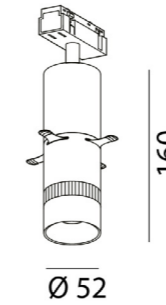

LED CE ENEC IP20 48V NO INCL 15-50° Tilt Rotate MATERIAL | AL PC (i) » 188

IN_LINE TUB M NB

Code	Product Lumen	Power Watt	Color T (K)	CRI	Color
06.0595.9.930.BK	640	10	3000	>90	Black

LED CE ENEC IP20 48V NO INCL 6° Tilt Rotate MATERIAL | AL PC (i) » 188

LED CE ENEC IP20 48V NO INCL Tilt Rotate MATERIAL | AL PC (i) » 188

A (mm)	H (mm)	φ (mm)
1000	320	500
2000	630	990
3000	950	1490

06.0599.13.930.WH

06.0599.13.930.BK

06.5160.13.930.WH

06.5160.13.930.BK