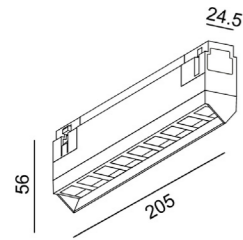

## IN\_LINE WALL WASHER 205

Code	Product Lumen	Power Watt	Color T (K)	CRI	Color
06.2055.10.930.BK	990	10	3000	>90	Black
06.2055.10.940.BK	1025	10	4000	>90	Black

MATERIAL | AL PC

» 188

## IN\_LINE STICKS

Code	Product Lumen	Power Watt	Color T (K)	CRI	Color
06.8003.20.830.BK	2400	20	3000	>90	Black

MATERIAL | AL PC

» 188

## IN\_LINE TUB XS A 48

Code	Product Lumen	Power Watt	Color T (K)	CRI	Color
06.0248.02.930.WH	112	2,1	3000	>90	White
06.0248.02.930.BK	112	2,1	3000	>90	Black

MATERIAL | AL PC

» 188