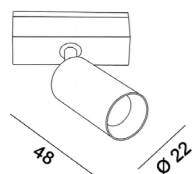

## IN\_LINE STICKS

Code	Product Lumen	Power Watt	Color T (K)	CRI	Color
06.8003.20.830.BK	2400	20	3000	>90	Black

MATERIAL | AL PC

» 188

## IN\_LINE TUB XS A 48

Code	Product Lumen	Power Watt	Color T (K)	CRI	Color
06.0248.02.930.WH	112	2,1	3000	>90	White
06.0248.02.930.BK	112	2,1	3000	>90	Black

MATERIAL | AL PC

» 188