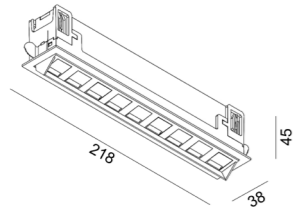

Code	Product Lumen	Power Watt	Color T (K)	CRI	mA	Color
01.2185.10.930.BK	720	10	3000	>90	350	Black
01.2185.10.940.BK	720	10	4000	>90	350	Black
01.2185.14.930.BK	1010	14	3000	>90	500	Black
01.2185.14.940.BK	1010	14	4000	>90	500	Black