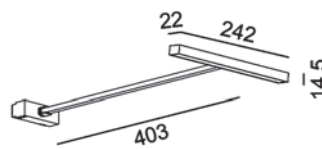

IN_LINE ART

Code	Product Lumen	Watt	Color T (K)	CRI	Color
06.2420.14.930.BK	1800	14	3000	>90	Black

LED CE F IP20 SELV 48V NO INCL opal

MATERIAL | AL PC

i » 94