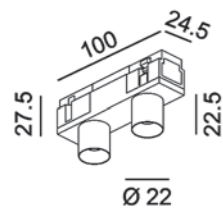

## IN\_LINE TUB XS A 22 X2

Code	Product Lumen	Watt	Color T (K)	CRI	Color
06.2221.4.930.WH	2 x 90	2 x 2	3000	>90	White
06.2221.4.930.BK	2 x 90	2 x 2	3000	>90	Black

LED CE F IP20 SELV 48V NO INCL 2 x 36°

MATERIAL | AL PC

## IN\_LINE TUB S P 600

Code	Product Lumen	Watt	Color T (K)	CRI	Color
06.0360.8.930.WH	657	8	3000	>90	White
06.0360.8.930.BK	657	8	3000	>90	Black

LED CE F IP20 SELV 48V NO INCL 50°

MATERIAL | AL PC

i » 94