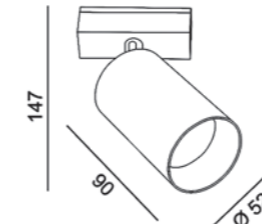

LED CE IP20 SELV 48V NO INCL 50° Tilt Rotate

MATERIAL | AL PC

» 94

06.2301.14.930.BK

06.2301.14.930.WH

IN_LINE TUB S A 60 X2

Code	Product Lumen	Watt	Color T (K)	CRI	Color
06.0591.14.930.WH	1215	14	3000	>90	White
06.0591.14.930.BK	1215	14	3000	>90	Black
06.0591.14.940.WH	1400	14	4000	>90	White
06.0591.14.940.BK	1400	14	4000	>90	Black