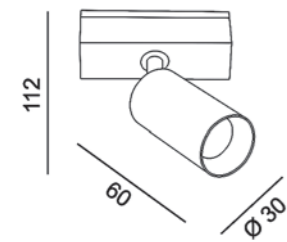

IN_LINE TUB S A 60 X2

Code	Product Lumen	Watt	Color T (K)	CRI	Color
06.2301.14.930.WH	2 x 385	2 x 7	3000	>90	White
06.2301.14.930.BK	2 x 504	2 x 7	3000	>90	Black

LED CE IP20 SELV 48V NO INCL 2 x 36° Tilt Rotate

MATERIAL | AL PC

» 94

IN_LINE TUB S A 60

Code	Product Lumen	Watt	Color T (K)	CRI	Color
06.0361.8.930.WH	476	8	3000	>90	White
06.0361.8.930.BK	476	8	3000	>90	Black
06.0361.8.940.WH	515	8	4000	>90	White
06.0361.8.940.BK	515	8	4000	>90	Black

LED CE IP20 SELV 48V NO INCL 50° Tilt Rotate

MATERIAL | AL PC

» 94

06.2301.14.930.BK

06.2301.14.930.WH

IN_LINE TUB S A 60 X2

Code	Product Lumen	Watt	Color T (K)	CRI	Color
06.0591.14.930.WH	1215	14	3000	>90	White
06.0591.14.930.BK	1215	14	3000	>90	Black
06.0591.14.940.WH	1400	14	4000	>90	White
06.0591.14.940.BK	1400	14	4000	>90	Black