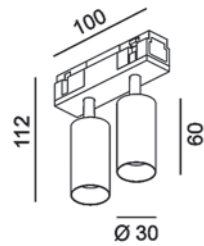

IN_LINE TUB S A 60 X2

Code	Product Lumen	Watt	Color T (K)	CRI	Color
06.2301.14.930.WH	2 x 385	2 x 7	3000	>90	White
06.2301.14.930.BK	2 x 504	2 x 7	3000	>90	Black

LED CE IP20 SELV 48V NO INCL 2 x 36° Tilt Rotate

MATERIAL | AL PC

» 94

IN_LINE TUB S A 60

Code	Product Lumen	Watt	Color T (K)	CRI	Color
06.0361.8.930.WH	476	8	3000	>90	White
06.0361.8.930.BK	476	8	3000	>90	Black
06.0361.8.940.WH	515	8	4000	>90	White
06.0361.8.940.BK	515	8	4000	>90	Black

LED CE IP20 SELV 48V NO INCL 50° Tilt Rotate

MATERIAL | AL PC

» 94

06.2301.14.930.BK

06.2301.14.930.WH

IN_LINE TUB S A 60 X2

Code	Product Lumen	Watt	Color T (K)	CRI	Color
06.0591.14.930.WH	1215	14	3000	>90	White
06.0591.14.930.BK	1215	14	3000	>90	Black
06.0591.14.940.WH	1400	14	4000	>90	White
06.0591.14.940.BK	1400	14	4000	>90	Black

LED CE IP20 SELV 48V NO INCL 50° Tilt Rotate

MATERIAL | AL PC

» 94

IN_LINE TUB M A 140

Code	Product Lumen	Watt	Color T (K)	CRI	Color
06.0514.19.930.WH	1640	19	3000	>90	White
06.0514.19.930.BK	1640	19	3000	>90	Black
06.0514.19.940.WH	1885	19	4000	>90	White
06.0514.19.940.BK	1885	19	4000	>90	Black