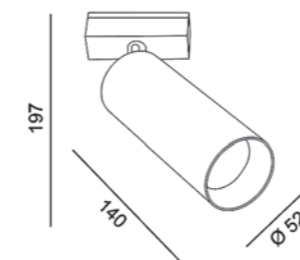

IN_LINE TUB M A 140

Code	Product Lumen	Watt	Color T (K)	CRI	Color
06.0514.19.930.WH	1640	19	3000	>90	White
06.0514.19.930.BK	1640	19	3000	>90	Black
06.0514.19.940.WH	1885	19	4000	>90	White
06.0514.19.940.BK	1885	19	4000	>90	Black

LED CE IP20 SELV 48V NO INCL 50° Tilt Rotate

MATERIAL | AL PC

» 94