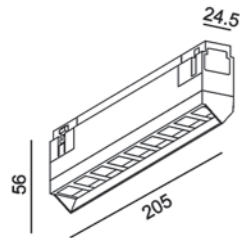

IN_LINE WALL WASHER 205

Code	Product Lumen	Watt	Color T (K)	CRI	Color
06.2055.10.930.BK	990	10	3000	>90	Black
06.2055.10.940.BK	1025	10	4000	>90	Black

LED CE F IP20 SELV 48V NO INCL 48 x 25°

MATERIAL | AL PC

i » 94

STICKS

Code	Product Lumen	Watt	Color T (K)	CRI	Color
06.8003.20.830.BK	2400	20	3000	>90	Black

LED CE F IP20 SELV 48V NO INCL opal

MATERIAL | AL PC

i » 94