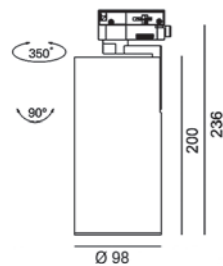

PRO 3F S

Code	Product Lumen	Watt	Color T (K)	CRI	mA	Color
04.7727.26.830.WH	2980	26	3000	>80	700	White
04.7727.26.830.BK	2980	26	3000	>80	700	Black
04.7727.26.840.WH	2980	26	4000	>80	700	White
04.7727.26.840.BK	2980	26	4000	>80	700	Black

MATERIAL | AL

» 94

PRO 3F 1

Code	Product Lumen	Watt	Color T (K)	CRI	mA	Color
04.7730.30.840.WH	2500	30	4000	>80	850	White
04.7730.30.840.BK	2500	30	4000	>80	850	Black

MATERIAL | AL

» 94

PRO 3F

Code	Product Lumen	Watt	Color T (K)	CRI	mA	Color
04.7731.33.840.WH.36	3990	33	4000	>80	900	White
04.7731.33.840.BK.36	3990	33	4000	>80	900	Black

MATERIAL | AL

» 94

PRO 3F

Code	Product Lumen	Watt	Color T (K)	CRI	mA	Color
04.7731.33.840.WH.90	3990	33	4000	>80	900	White
04.7731.33.840.BK.90	3990	33	4000	>80	900	Black

MATERIAL | AL

» 94