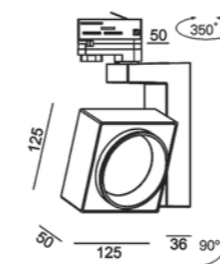

PRO 3F S

Code	Product Lumen	Watt	Color T (K)	CRI	mA	Color
04.7727.26.830.WH	2980	26	3000	>80	700	White
04.7727.26.830.BK	2980	26	3000	>80	700	Black
04.7727.26.840.WH	2980	26	4000	>80	700	White
04.7727.26.840.BK	2980	26	4000	>80	700	Black

MATERIAL | AL

» 94

PRO 3F 1

Code	Product Lumen	Watt	Color T (K)	CRI	mA	Color
04.7730.30.840.WH	2500	30	4000	>80	850	White
04.7730.30.840.BK	2500	30	4000	>80	850	Black

MATERIAL | AL

» 94

PRO 3F

Code	Product Lumen	Watt	Color T (K)	CRI	mA	Color
04.7731.33.840.WH.36	3990	33	4000	>80	900	White
04.7731.33.840.BK.36	3990	33	4000	>80	900	Black

MATERIAL | AL

» 94

PRO 3F

Code	Product Lumen	Watt	Color T (K)	CRI	mA	Color
04.7731.33.840.WH.90	3990	33	4000	>80	900	White
04.7731.33.840.BK.90	3990	33	4000	>80	900	Black

MATERIAL | AL

» 94