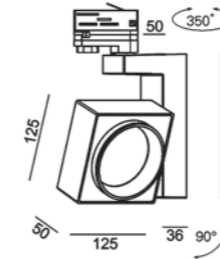

MATERIAL | AL

» 94

PRO 3F 1

Code	Product Lumen	Watt	Color T (K)	CRI	mA	Color
04.7730.30.840.WH	2500	30	4000	>80	850	White
04.7730.30.840.BK	2500	30	4000	>80	850	Black

MATERIAL | AL

» 94

PRO 3F

Code	Product Lumen	Watt	Color T (K)	CRI	mA	Color
04.7731.33.840.WH.36	3990	33	4000	>80	900	White
04.7731.33.840.BK.36	3990	33	4000	>80	900	Black