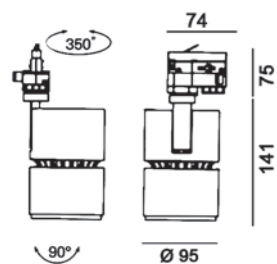

PRO 3F S

Code	Product Lumen	Watt	Color T (K)	CRI	mA	Color
04.7727.26.830.WH	2980	26	3000	>80	700	White
04.7727.26.830.BK	2980	26	3000	>80	700	Black
04.7727.26.840.WH	2980	26	4000	>80	700	White
04.7727.26.840.BK	2980	26	4000	>80	700	Black

MATERIAL | AL

» 94

PRO 3F 1

Code	Product Lumen	Watt	Color T (K)	CRI	mA	Color
04.7730.30.840.WH	2500	30	4000	>80	850	White
04.7730.30.840.BK	2500	30	4000	>80	850	Black

MATERIAL | AL

» 94

PRO 3F

Code	Product Lumen	Watt	Color T (K)	CRI	mA	Color
04.7731.33.840.WH.36	3990	33	4000	>80	900	White
04.7731.33.840.BK.36	3990	33	4000	>80	900	Black

MATERIAL | AL

» 94

PRO 3F

Code	Product Lumen	Watt	Color T (K)	CRI	mA	Color
04.7731.33.840.WH.90	3990	33	4000	>80	900	White
04.7731.33.840.BK.90	3990	33	4000	>80	900	Black

MATERIAL | AL

» 94