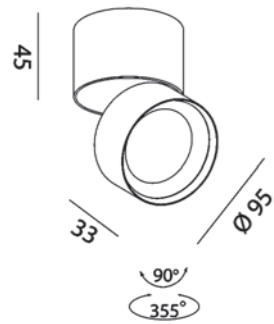

Ceiling surface

SOL SURF

Code	Product Lumen	Watt	Color T (K)	CRI	mA	Color
02.9533.14.930.WH	1446	14	3000	>90	350	White
02.9533.14.930.BK	1446	14	3000	>90	350	Black

MATERIAL | AL

» 94

ACCESSORIES

	Replaceable ring. White colour	SOL RING WHITE
	Replaceable ring. Copper colour	SOL RING COPPER
	Replaceable ring. Brass colour	SOL RING BRASS
	Replaceable ring. Chrome colour.	SOL RING CHROME

02.9533.13.930.BK + SOL RING BRASS

02.9533.13.930.BK + SOL RING COPPER

02.9533.13.930.BK + SOL RING CHROME

02.9533.13.930.BK+SOL RING WHITE

02.9533.13.930.WH + SOL RING BRASS

02.9533.13.930.WH + SOL RING COPPER