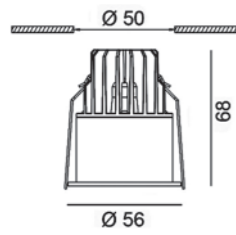

Ceiling recessed

CELL R

Code	Product Lumen	Watt	Color T (K)	CRI	mA	Color
01.3600.5.830.WH	395	5	3000	>80	500	White
01.3600.5.830.BK	395	5	3000	>80	500	Black

MATERIAL | AL

» 94

CELL S

Code	Product Lumen	Watt	Color T (K)	CRI	mA	Color
01.3610.5.830.WH	395	5	3000	>80	500	White
01.3610.5.830.BK	395	5	3000	>80	500	Black