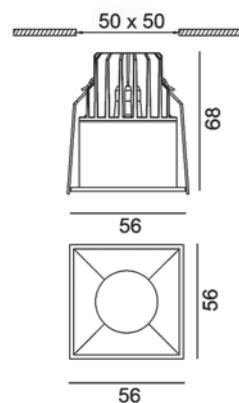

Ceiling recessed

CELL R

Code	Product Lumen	Watt	Color T (K)	CRI	mA	Color
01.3600.5.830.WH	395	5	3000	>80	500	White
01.3600.5.830.BK	395	5	3000	>80	500	Black

MATERIAL | AL

» 94

CELL S

Code	Product Lumen	Watt	Color T (K)	CRI	mA	Color
01.3610.5.830.WH	395	5	3000	>80	500	White
01.3610.5.830.BK	395	5	3000	>80	500	Black

» 94

PIXEL L

MATERIAL | AL / PL

» 94

Code	Product Lumen	Watt	Color T (K)	CRI	mA	Color
01.0601.4.830.WH	285	4	3000	>80	150	White

Code	Product Lumen	Watt	Color T (K)	CRI	mA	Color
01.0611.9.830.WH	910	9	3000	>80	250	White