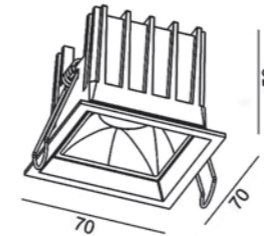

PIXEL S

MATERIAL | AL / PL

» 94