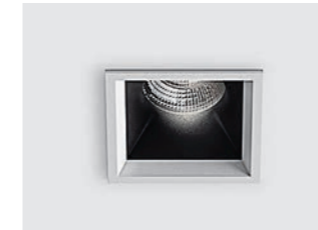

Ceiling recessed

CELL R

Code	Product Lumen	Watt	Color T (K)	CRI	mA	Color
01.3600.5.830.WH	395	5	3000	>80	500	White
01.3600.5.830.BK	395	5	3000	>80	500	Black

MATERIAL | AL

» 94

CELL S

Code	Product Lumen	Watt	Color T (K)	CRI	mA	Color
01.3610.5.830.WH	395	5	3000	>80	500	White
01.3610.5.830.BK	395	5	3000	>80	500	Black

MATERIAL | AL

» 94

Ceiling recessed

PIXEL S

MATERIAL | AL / PL

» 94

PIXEL M

MATERIAL | AL / PL