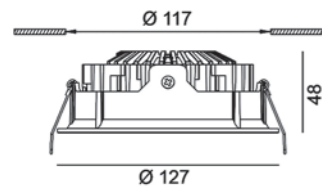

Ceiling recessed

EYE IN

Code	Product Lumen	Watt	Color T (K)	CRI	mA	Color
01.2400.12.830.WH	1326	12	3000	>80	350	White

MATERIAL | AL

» 94

EYE IN

Code	Product Lumen	Watt	Color T (K)	CRI	mA	Color
01.2500.12.830.WH	1326	12	3000	>80	350	White

Code	Product Lumen	Watt	Color T (K)	CRI	mA	Color
01.3500.12.830.WH	1326	12	3000	>80	350	White
01.3500.12.830.BK	1326	12	3000	>80	350	Black

MATERIAL | AL

» 94