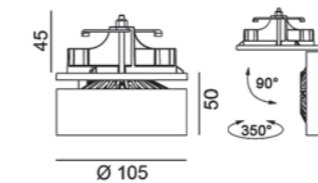

Ceiling recessed

EYE IN

Code	Product Lumen	Watt	Color T (K)	CRI	mA	Color
01.2400.12.830.WH	1326	12	3000	>80	350	White

MATERIAL | AL

» 94

EYE IN

Code	Product Lumen	Watt	Color T (K)	CRI	mA	Color
01.2500.12.830.WH	1326	12	3000	>80	350	White

MATERIAL | AL

» 94

Ceiling recessed

EYE INC

Code	Product Lumen	Watt	Color T (K)	CRI	mA	Color
01.3400.12.830.WH	1326	12	3000	>80	350	White
01.3400.12.830.BK	1326	12	3000	>80	350	Black

MATERIAL | AL

» 94

EYE INC

Code	Product Lumen	Watt	Color T (K)	CRI	mA	Color
01.3500.12.830.WH	1326	12	3000	>80	350	White
01.3500.12.830.BK	1326	12	3000	>80	350	Black

MATERIAL | AL

» 94