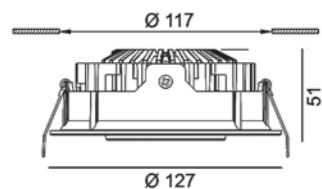

Ceiling recessed

EYE IN

Code	Product Lumen	Watt	Color T (K)	CRI	mA	Color
01.2400.12.830.WH	1326	12	3000	>80	350	White

MATERIAL | AL

» 94

EYE IN

Code	Product Lumen	Watt	Color T (K)	CRI	mA	Color
01.2500.12.830.WH	1326	12	3000	>80	350	White

Code	Product Lumen	Watt	Color T (K)	CRI	mA	Color
01.3500.12.830.WH	1326	12	3000	>80	350	White
01.3500.12.830.BK	1326	12	3000	>80	350	Black

MATERIAL | AL

» 94