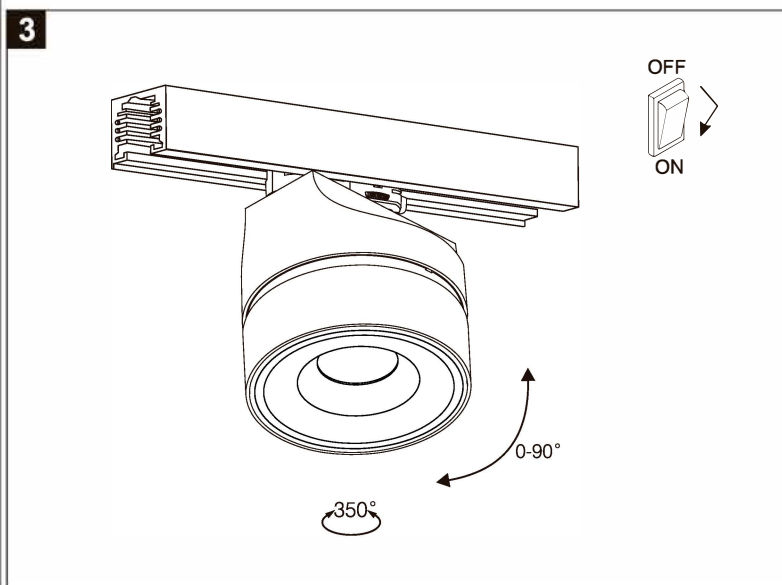

AC220-240V

Завантажено з mamadecor.ua