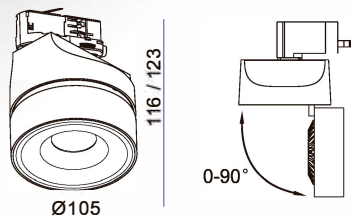

EYE_3F

04.0510.12

LUMINUS LED
POWER: 12W
INPUT: 350mA

SAFETY INSTRUCTIONS

- The appliance should be installed, connected and tested by qualified electrician, and in accordance with local regulations.
- Turn off the power supply before installation or maintenance of the appliance, and make sure that the cables will not be squeezed or damaged by sharp edges.
- The appliance should not be covered by insulation blankets or similar materials .
- Clean the appliance with a soft cloth and a standard PH neutral detergent. Stainless steel surfaces should be maintained regularly.
- Misuse of, or changes to the appliance shall nullify the guarantee. The manufacturer is free to change the design, specifications and instructions for assembly.