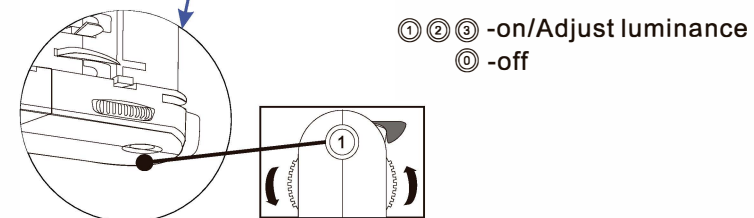

AC220-240V

Завантажено з mamadecor.ua