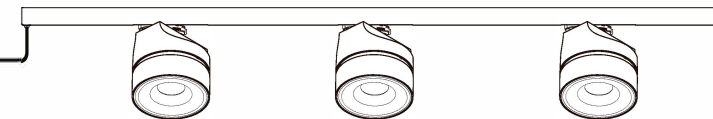

AC220-240V

Завантажено з mamadecor.ua