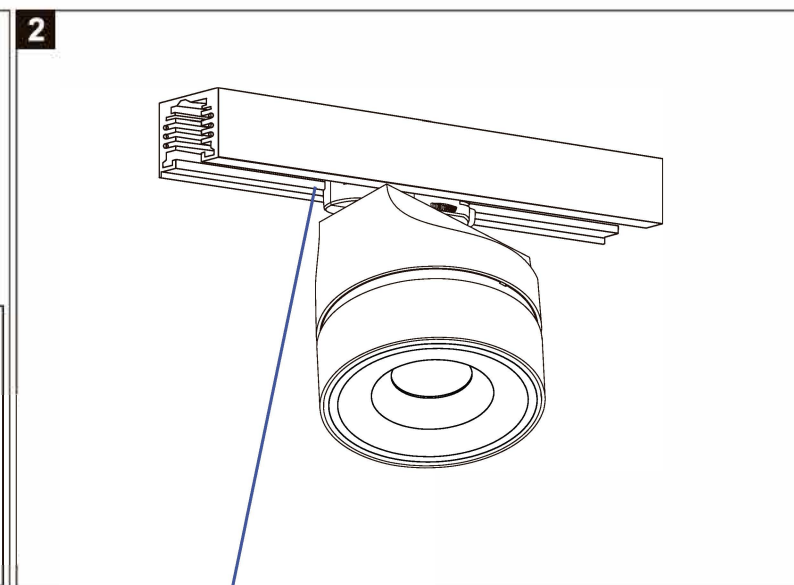

AC220-240V

Завантажено з mamadecor.ua