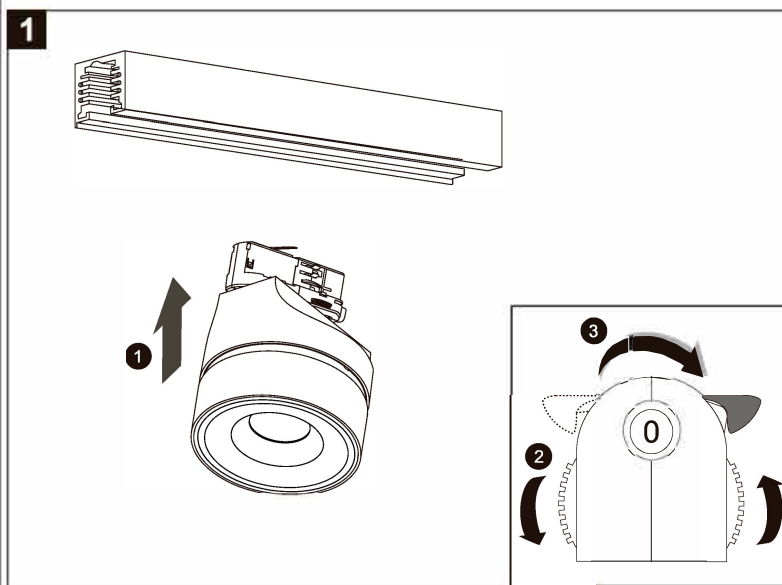

AC220-240V

Завантажено з mamadecor.ua