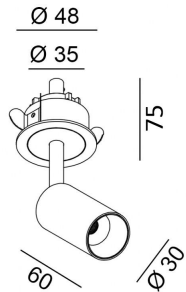

NANO TUB S TRIM

01.3905.7.930

POWER:7W
Input: 700mA

SAFETY INSTRUCTIONS

- The appliance should be installed, connected and tested by qualified electrician, and in accordance with local regulations.
- Turn off the power supply before installation or maintenance of the appliance, and make sure that the cables will not be squeezed or damaged by sharp edges.
- The appliance should not be covered by insulation blankets or similar materials .
- Clean the appliance with a soft cloth and a standard PH neutral detergent. Stainless steel surfaces should be maintained regularly.
- Misuse of, or changes to the appliance shall nullify the guarantee. The manufacturer is free to change the design, specifications and instructions for assembly.