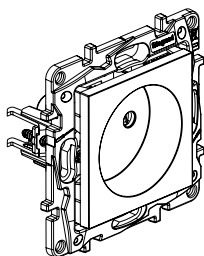

Niloé™ Step Socket outlets - German Standard

Cat. No(s): 8 631 19/20/21 - 8 633 19/20/21
 8 634 19/20/21 - 8 635 19/20/21

8 63X 19

8 63X 20

8 63X 21

1. USE

Socket outlets with or without shutters.
 Mechanisms supplied with protection cover.
 To be equipped with plates one or several gangs.
 Flush-mounting or surface-mounting.
 Screw or claw fixing.

2. RANGE

Description	White	Aluminium	Grey	Black
2 P socket	8 631 19	8 633 19	8 634 19	8 635 19
2 P+E socket automatic terminal	8 631 20	8 633 20	8 634 20	8 635 20
2 P+E socket screw terminal	8 631 21	8 633 21	8 634 21	8 635 21

Niloé™ Step

Socket outlets - German Standard

3. DIMENSIONS (mm)

References	A	B	C	D
8 63X 19	75.8	75.8	40.8	30.8
8 63X 20			43.8	
8 63X 21				

4. CONNECTION

References	Type of terminals	Stripping length (mm)
8 63X 19/21	Screw	9
8 63X 20	Automatic	12