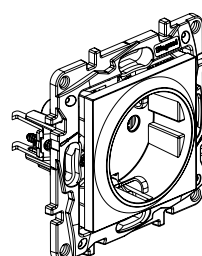

Niloé™ Step Socket outlets - German Standard

Cat. No(s): 8 631 19/20/21 - 8 633 19/20/21
 8 634 19/20/21 - 8 635 19/20/21

8 63X 19

8 63X 20

8 63X 21

1. USE

Socket outlets with or without shutters.
 Mechanisms supplied with protection cover.
 To be equipped with plates one or several gangs.
 Flush-mounting or surface-mounting.
 Screw or claw fixing.

2. RANGE

Description	White	Aluminium	Grey	Black
2 P socket	8 631 19	8 633 19	8 634 19	8 635 19
2 P+E socket automatic terminal	8 631 20	8 633 20	8 634 20	8 635 20
2 P+E socket screw terminal	8 631 21	8 633 21	8 634 21	8 635 21

Niloé™ Step

Socket outlets - German Standard

3. DIMENSIONS (mm)

References	A	B	C	D
8 63X 19	75.8	75.8	40.8	30.8
8 63X 20			43.8	
8 63X 21				

4. CONNECTION

References	Type of terminals	Stripping length (mm)
8 63X 19/21	Screw	9
8 63X 20	Automatic	12

Capacity: 2 x 2.5 mm²
Flexible or rigid cables compatible

5. TECHNICAL CHARACTERISTICS

■ 5.1 Mechanical characteristics

Protection against solid bodies and liquids: IP 20
Protection against impact: IK 04