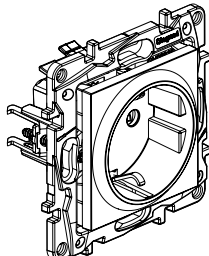

Niloé™ Step Socket outlets - German Standard

Cat. No(s): 8 631 19/20/21 - 8 633 19/20/21
 8 634 19/20/21 - 8 635 19/20/21

8 63X 19

8 63X 20

8 63X 21

1. USE

Socket outlets with or without shutters.
 Mechanisms supplied with protection cover.
 To be equipped with plates one or several gangs.
 Flush-mounting or surface-mounting.
 Screw or claw fixing.

2. RANGE

Description	White	Aluminium	Grey	Black
2 P socket	8 631 19	8 633 19	8 634 19	8 635 19
2 P+E socket automatic terminal	8 631 20	8 633 20	8 634 20	8 635 20
2 P+E socket screw terminal	8 631 21	8 633 21	8 634 21	8 635 21

Niloé™ Step

Socket outlets - German Standard

3. DIMENSIONS (mm)

References	A	B	C	D
8 63X 19	75.8	75.8	40.8	30.8
8 63X 20			43.8	
8 63X 21				

4. CONNECTION

References	Type of terminals	Stripping length (mm)
8 63X 19/21	Screw	9
8 63X 20	Automatic	12

Capacity: 2 x 2.5 mm²
Flexible or rigid cables compatible

5. TECHNICAL CHARACTERISTICS

■ 5.1 Mechanical characteristics

Protection against solid bodies and liquids: IP 20
Protection against impact: IK 04