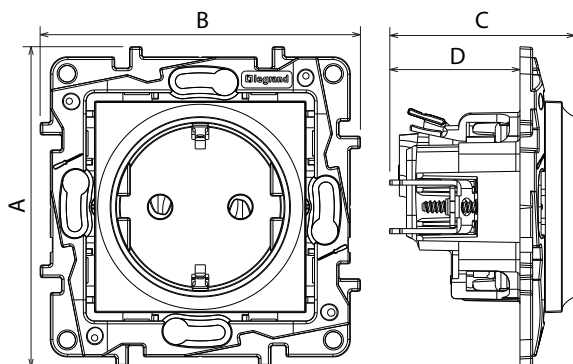

Niloé™ Step Socket outlets - German Standard

Cat. No(s): 8 631 19/20/21 - 8 633 19/20/21
 8 634 19/20/21 - 8 635 19/20/21

8 63X 19

8 63X 20

8 63X 21

1. USE

Socket outlets with or without shutters.
 Mechanisms supplied with protection cover.
 To be equipped with plates one or several gangs.
 Flush-mounting or surface-mounting.
 Screw or claw fixing.

2. RANGE

Description	White	Aluminium	Grey	Black
2 P socket	8 631 19	8 633 19	8 634 19	8 635 19
2 P+E socket automatic terminal	8 631 20	8 633 20	8 634 20	8 635 20
2 P+E socket screw terminal	8 631 21	8 633 21	8 634 21	8 635 21

Niloé™ Step

Socket outlets - German Standard

3. DIMENSIONS (mm)

References	A	B	C	D
8 63X 19	75.8	75.8	40.8	30.8
8 63X 20			43.8	
8 63X 21				

4. CONNECTION

References	Type of terminals	Stripping length (mm)
8 63X 19/21	Screw	9
8 63X 20	Automatic	12

Capacity: 2 x 2.5 mm²
Flexible or rigid cables compatible

5. TECHNICAL CHARACTERISTICS

■ 5.1 Mechanical characteristics

Protection against solid bodies and liquids: IP 20
Protection against impact: IK 04