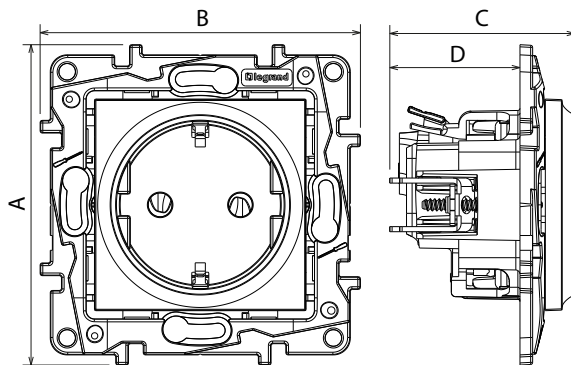

Niloé™ Step Socket outlets - German Standard

Cat. No(s): 8 631 19/20/21 - 8 633 19/20/21
 8 634 19/20/21 - 8 635 19/20/21

8 63X 19

8 63X 20

8 63X 21

1. USE

Socket outlets with or without shutters.
 Mechanisms supplied with protection cover.
 To be equipped with plates one or several gangs.
 Flush-mounting or surface-mounting.
 Screw or claw fixing.

2. RANGE

Description	White	Aluminium	Grey	Black
2 P socket	8 631 19	8 633 19	8 634 19	8 635 19
2 P+E socket automatic terminal	8 631 20	8 633 20	8 634 20	8 635 20
2 P+E socket screw terminal	8 631 21	8 633 21	8 634 21	8 635 21

Niloé™ Step

Socket outlets - German Standard

3. DIMENSIONS (mm)

References	A	B	C	D
8 63X 19	75.8	75.8	40.8	30.8
8 63X 20			43.8	
8 63X 21				

4. CONNECTION

References	Type of terminals	Stripping length (mm)
8 63X 19/21	Screw	9
8 63X 20	Automatic	12

Capacity: 2 x 2.5 mm²
Flexible or rigid cables compatible

5. TECHNICAL CHARACTERISTICS

■ 5.1 Mechanical characteristics

Protection against solid bodies and liquids: IP 20
Protection against impact: IK 04