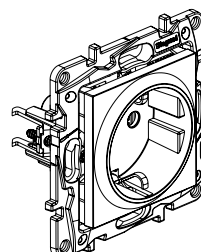

Niloé™ Step Socket outlets - German Standard

Cat. No(s): 8 631 19/20/21 - 8 633 19/20/21
 8 634 19/20/21 - 8 635 19/20/21

8 63X 19

8 63X 20

8 63X 21

1. USE

Socket outlets with or without shutters.
 Mechanisms supplied with protection cover.
 To be equipped with plates one or several gangs.
 Flush-mounting or surface-mounting.
 Screw or claw fixing.

2. RANGE

Description	White	Aluminium	Grey	Black
2 P socket	8 631 19	8 633 19	8 634 19	8 635 19
2 P+E socket automatic terminal	8 631 20	8 633 20	8 634 20	8 635 20
2 P+E socket screw terminal	8 631 21	8 633 21	8 634 21	8 635 21

Niloé™ Step

Socket outlets - German Standard

3. DIMENSIONS (mm)

References	A	B	C	D
8 63X 19	75.8	75.8	40.8	30.8
8 63X 20			43.8	
8 63X 21				

4. CONNECTION

References	Type of terminals	Stripping length (mm)
8 63X 19/21	Screw	9
8 63X 20	Automatic	12

Capacity: 2 x 2.5 mm²
Flexible or rigid cables compatible

5. TECHNICAL CHARACTERISTICS

■ 5.1 Mechanical characteristics

Protection against solid bodies and liquids: IP 20
Protection against impact: IK 04