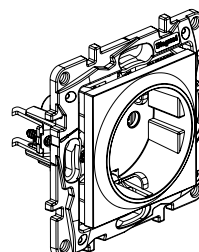

Niloé™ Step Socket outlets - German Standard

Cat. No(s): 8 631 19/20/21 - 8 633 19/20/21
 8 634 19/20/21 - 8 635 19/20/21

8 63X 19

8 63X 20

8 63X 21

1. USE

Socket outlets with or without shutters.
 Mechanisms supplied with protection cover.
 To be equipped with plates one or several gangs.
 Flush-mounting or surface-mounting.
 Screw or claw fixing.

2. RANGE

Description	White	Aluminium	Grey	Black
2 P socket	8 631 19	8 633 19	8 634 19	8 635 19
2 P+E socket automatic terminal	8 631 20	8 633 20	8 634 20	8 635 20
2 P+E socket screw terminal	8 631 21	8 633 21	8 634 21	8 635 21

Niloé™ Step

Socket outlets - German Standard

3. DIMENSIONS (mm)

References	A	B	C	D
8 63X 19	75.8	75.8	40.8	30.8
8 63X 20			43.8	
8 63X 21				

4. CONNECTION

References	Type of terminals	Stripping length (mm)
8 63X 19/21	Screw	9
8 63X 20	Automatic	12

Capacity: 2 x 2.5 mm²
Flexible or rigid cables compatible

5. TECHNICAL CHARACTERISTICS

■ 5.1 Mechanical characteristics

Protection against solid bodies and liquids: IP 20
Protection against impact: IK 04