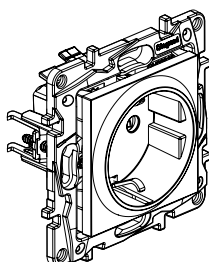

Niloé™ Step Socket outlets - German Standard

Cat. No(s): 8 631 19/20/21 - 8 633 19/20/21
 8 634 19/20/21 - 8 635 19/20/21

8 63X 19

8 63X 20

8 63X 21

1. USE

Socket outlets with or without shutters.
 Mechanisms supplied with protection cover.
 To be equipped with plates one or several gangs.
 Flush-mounting or surface-mounting.
 Screw or claw fixing.

2. RANGE

Description	White	Aluminium	Grey	Black
2 P socket	8 631 19	8 633 19	8 634 19	8 635 19
2 P+E socket automatic terminal	8 631 20	8 633 20	8 634 20	8 635 20
2 P+E socket screw terminal	8 631 21	8 633 21	8 634 21	8 635 21

Niloé™ Step

Socket outlets - German Standard

3. DIMENSIONS (mm)

References	A	B	C	D
8 63X 19	75.8	75.8	40.8	30.8
8 63X 20			43.8	
8 63X 21				

4. CONNECTION

References	Type of terminals	Stripping length (mm)
8 63X 19/21	Screw	9
8 63X 20	Automatic	12

Capacity: 2 x 2.5 mm²
Flexible or rigid cables compatible

5. TECHNICAL CHARACTERISTICS

■ 5.1 Mechanical characteristics

Protection against solid bodies and liquids: IP 20
Protection against impact: IK 04