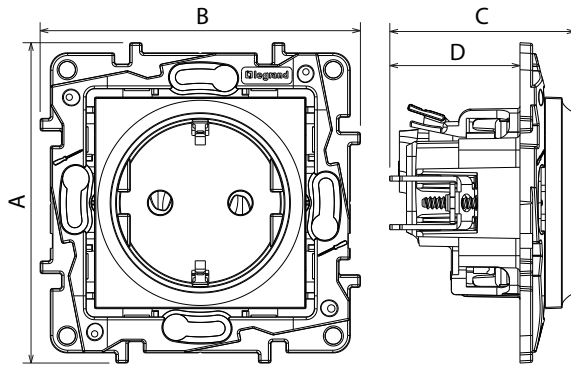

Niloé™ Step Socket outlets - German Standard

Cat. No(s): 8 631 19/20/21 - 8 633 19/20/21
 8 634 19/20/21 - 8 635 19/20/21

8 63X 19

8 63X 20

8 63X 21

1. USE

Socket outlets with or without shutters.
 Mechanisms supplied with protection cover.
 To be equipped with plates one or several gangs.
 Flush-mounting or surface-mounting.
 Screw or claw fixing.

2. RANGE

Description	White	Aluminium	Grey	Black
2 P socket	8 631 19	8 633 19	8 634 19	8 635 19
2 P+E socket automatic terminal	8 631 20	8 633 20	8 634 20	8 635 20
2 P+E socket screw terminal	8 631 21	8 633 21	8 634 21	8 635 21

Niloé™ Step

Socket outlets - German Standard

3. DIMENSIONS (mm)

References	A	B	C	D
8 63X 19	75.8	75.8	40.8	30.8
8 63X 20			43.8	
8 63X 21				

4. CONNECTION

References	Type of terminals	Stripping length (mm)
8 63X 19/21	Screw	9
8 63X 20	Automatic	12

Capacity: 2 x 2.5 mm²
Flexible or rigid cables compatible

5. TECHNICAL CHARACTERISTICS

■ 5.1 Mechanical characteristics

Protection against solid bodies and liquids: IP 20
Protection against impact: IK 04