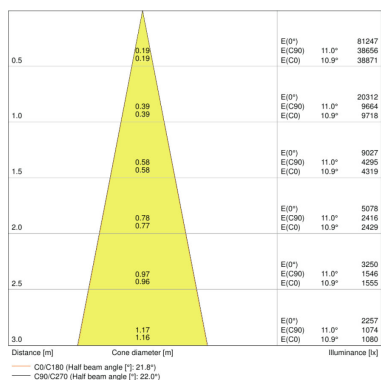

TECHNICAL DATA

Product description	Electrical data	Luminaire control gear data			Photometrical data	Light technical data	Dimensions & weight		
	Nominal wattage	Low flicker	ECG - Output ripple current	Output current	Luminous flux	Beam angle	Diameter	Height	Product weight
TRACK SP D95 55 W 3000 K 90RA NFL WT	55.00 W	Yes	<10 %	1300 mA	4000 lm	24 °	95.0 mm	297.0 mm	1520.00 g
TRACK SP D95 55 W 4000 K 90RA NFL WT	55.00 W	Yes	<10 %	1300 mA	4200 lm	24 °	95.0 mm	297.0 mm	1520.00 g
TRACK SP D95 55 W 3000 K 90RA NFL BK	55.00 W	Yes	<10 %	1300 mA	4000 lm	24 °	95.0 mm	297.0 mm	1520.00 g
TRACK SP D95 55 W 4000 K 90RA NFL BK	55.00 W	Yes	<10 %	1300 mA	4200 lm	24 °	95.0 mm	297.0 mm	1520.00 g
TRACK SP D95 55 W 3000 K 90RA NFL GY	55.00 W	Yes	<10 %	1300 mA	4000 lm	24 °	95.0 mm	297.0 mm	1520.00 g
TRACK SP D95 55 W 4000 K 90RA NFL GY	55.00 W	Yes	<10 %	1300 mA	4200 lm	24 °	95.0 mm	297.0 mm	1520.00 g

TRACK SP D95 55 W 3000 K 90RA NFL WT

TRACK SP D95 55 W 4000 K 90RA NFL WT

TRACK SP D95 55 W 3000 K 90RA NFL BK

TRACK SP D95 55 W 3000 K 90RA NFL WT, TRACK SP D95 55 W 4000 K 90RA NFL WT, TRACK SP D95 55 W 3000 K 90RA NFL BK, TRACK SP D95 55 W 4000 K 90RA NFL BK, TRACK SP D95 55 W 3000 K 90RA NFL GY, TRACK SP D95 55 W 4000 K 90RA NFL GY