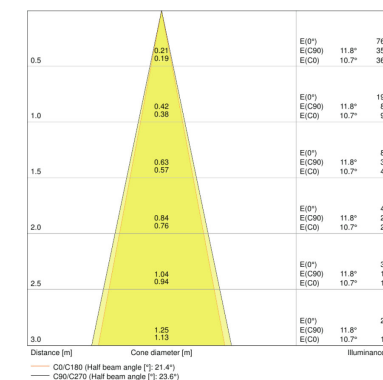

TRACK SP D95 55 W 3000 K 90RA NFL BK

TRACK SP D95 55 W 3000 K 90RA NFL WT, TRACK SP D95 55 W 4000 K 90RA NFL WT, TRACK SP D95 55 W 3000 K 90RA NFL BK, TRACK SP D95 55 W 4000 K 90RA NFL BK, TRACK SP D95 55 W 3000 K 90RA NFL GY, TRACK SP D95 55 W 4000 K 90RA NFL GY