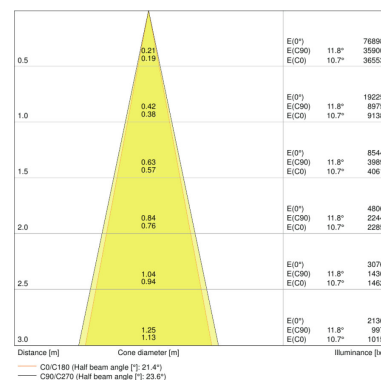

TRACK SP D95 55 W 3000 K 90RA NFL WT