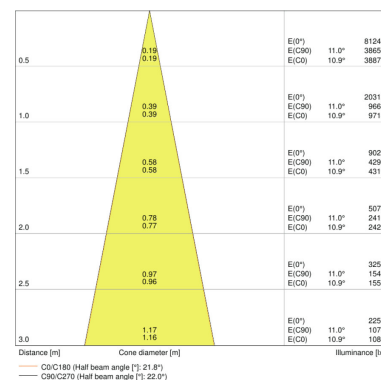

TRACK SP D95 55 W 4000 K 90RA NFL GY

EQUIPMENT / ACCESSORIES

- Accessory reflectors with 15° or 38° beam angle available

APPLICATION ADVICE

For more detailed application information and graphics please see product datasheet.

LOGISTICAL DATA

Product code	Packaging unit (Pieces/Unit)	Dimensions (length x width x height)	Gross weight	Volume
4058075113534	Shipping carton box 4	495 mm x 130 mm x 340 mm	6977.00 g	21.88 dm³
4058075113558	Shipping carton box 4	495 mm x 130 mm x 340 mm	6977.00 g	21.88 dm³