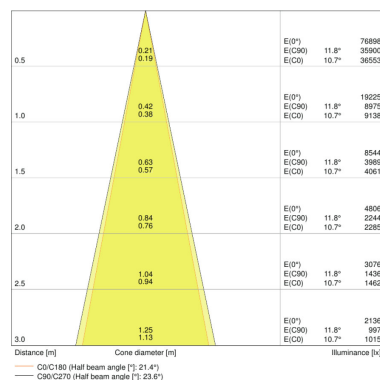

TRACK SP D95 55 W 3000 K 90RA NFL GY