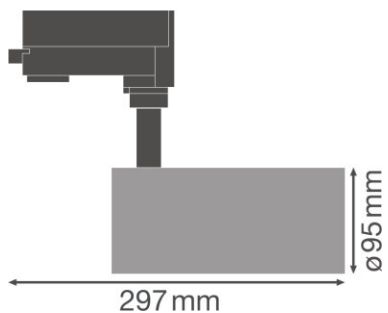

TRACK SP D95 55 W 3000 K 90RA NFL WT