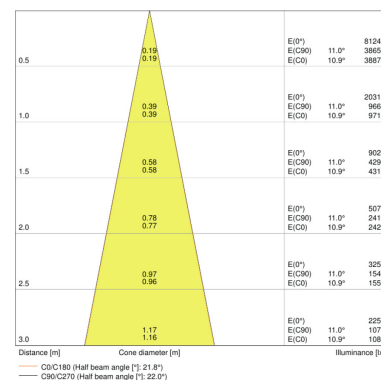

TRACK SP D95 55 W 4000 K 90RA NFL WT