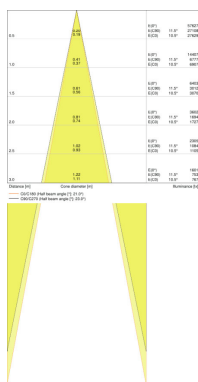

TECHNICAL DATA

Product description	Electrical data	Luminaire control gear data			Photometrical data	Light technical data	Dimensions & weight		
	Nominal wattage	Low flicker	Output current	ECG - Output ripple current	Luminous flux	Beam angle	Diameter	Height	Product weight
TRACK SP D85 35 W 3000 K 90RA NFL WT	35.00 W	Yes	900 mA	<10 %	2660 lm	24 °	85.0 mm	267.0 mm	1020.00 g
TRACK SP D85 35 W 4000 K 90RA NFL WT	35.00 W	Yes	900 mA	<10 %	2800 lm	24 °	85.0 mm	267.0 mm	1020.00 g
TRACK SP D85 35 W 3000 K 90RA NFL BK	35.00 W	Yes	900 mA	<10 %	2660 lm	24 °	85.0 mm	267.0 mm	1020.00 g
TRACK SP D85 35 W 4000 K 90RA NFL BK	35.00 W	Yes	900 mA	<10 %	2800 lm	24 °	85.0 mm	267.0 mm	1020.00 g
TRACK SP D85 35 W 3000 K 90RA NFL GY	35.00 W	Yes	900 mA	<10 %	2660 lm	24 °	85.0 mm	267.0 mm	1020.00 g
TRACK SP D85 35 W 4000 K 90RA NFL GY	35.00 W	Yes	900 mA	<10 %	2800 lm	24 °	85.0 mm	267.0 mm	1020.00 g

TRACK SP D85 35 W 3000 K 90RA NFL WT

TRACK SP D85 35 W 4000 K 90RA NFL WT

TRACK SP D85 35 W 3000 K 90RA NFL BK

TRACK SP D85 35 W 3000 K 90RA NFL WT, TRACK SP D85 35 W 4000 K 90RA NFL WT, TRACK SP D85 35 W 3000 K 90RA NFL BK, TRACK SP D85 35 W 4000 K 90RA NFL BK, TRACK SP D85 35 W 3000 K 90RA NFL GY, TRACK SP D85 35 W 4000 K 90RA NFL GY

For more detailed application information and graphics please see product datasheet.

LOGISTICAL DATA

Product code	Packaging unit (Pieces/Unit)	Dimensions (length x width x height)	Gross weight	Volume
4058075113497	Shipping carton box 4	502 mm x 137 mm x 335 mm	4882.00 g	23.04 dm ³
4058075113510	Shipping carton box 4	502 mm x 137 mm x 335 mm	4882.00 g	23.04 dm ³