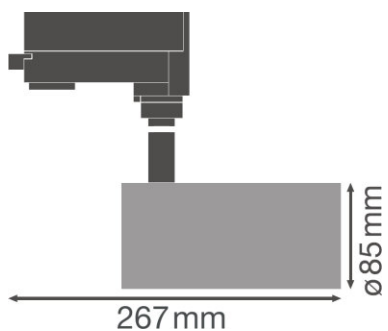

TRACK SP D85 35 W 3000 K 90RA NFL WT