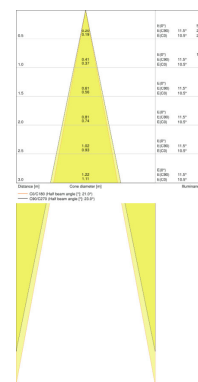

TRACK SP D85 35 W 4000 K 90RA NFL GY

EQUIPMENT / ACCESSORIES

- Accessory reflectors with 15° or 38° beam angle available

APPLICATION ADVICE

For more detailed application information and graphics please see product datasheet.

LOGISTICAL DATA

Product code	Packaging unit (Pieces/Unit)	Dimensions (length x width x height)	Gross weight	Volume
4058075113497	Shipping carton box 4	502 mm x 137 mm x 335 mm	4882.00 g	23.04 dm³
4058075113510	Shipping carton box 4	502 mm x 137 mm x 335 mm	4882.00 g	23.04 dm³