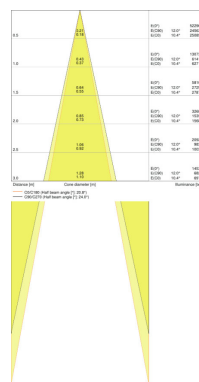

TRACK SP D85 35 W 3000 K 90RA NFL GY