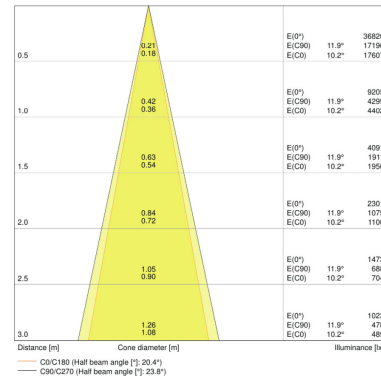

TRACK SP D75 25 W 3000 K 90RA NFL WT