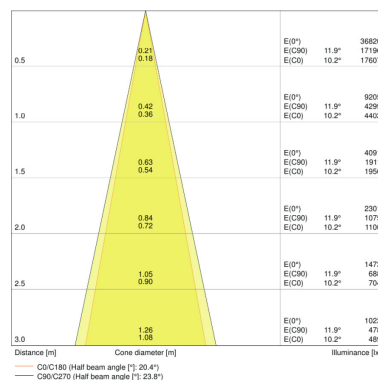

TRACK SP D75 25 W 3000 K 90RA NFL GY