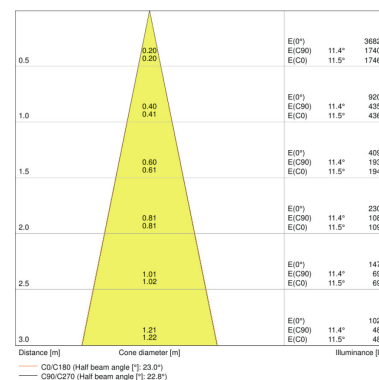

TRACK SP D75 25 W 4000 K 90RA NFL GY

EQUIPMENT / ACCESSORIES

- Accessory reflectors with 15° or 38° beam angle available

APPLICATION ADVICE

For more detailed application information and graphics please see product datasheet.

LOGISTICAL DATA

Product code	Packaging unit (Pieces/Unit)	Dimensions (length x width x height)	Gross weight	Volume
4058075113459	Shipping carton box 4	375 mm x 110 mm x 295 mm	3557.00 g	12.17 dm³
4058075113473	Shipping carton box 4	375 mm x 110 mm x 295 mm	3557.00 g	12.17 dm³