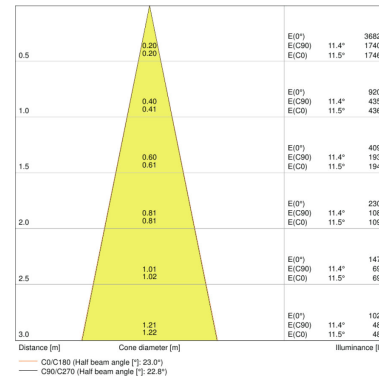

TRACK SP D75 25 W 4000 K 90RA NFL WT