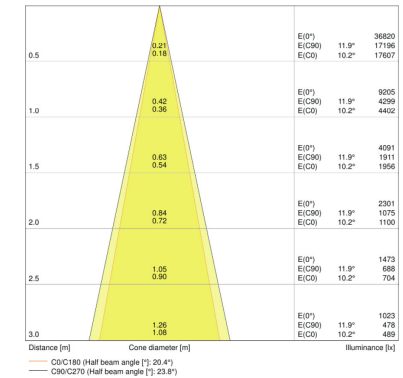

TRACK SP D75 25 W 3000 K 90RA NFL BK

TRACK SP D75 25 W 3000 K 90RA NFL WT, TRACK SP D75 25 W 4000 K 90RA NFL WT, TRACK SP D75 25 W 3000 K 90RA NFL BK, TRACK SP D75 25 W 4000 K 90RA NFL BK, TRACK SP D75 25 W 3000 K 90RA NFL GY, TRACK SP D75 25 W 4000 K 90RA NFL GY