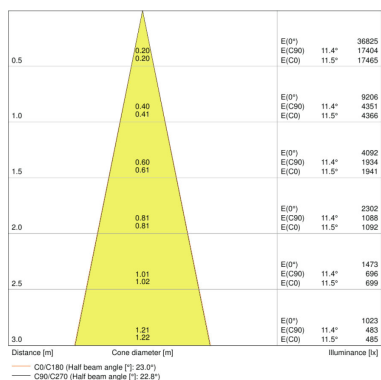

TRACK SP D75 25 W 4000 K 90RA NFL BK