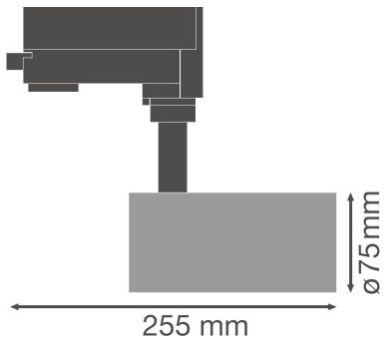

TRACK SP D75 25 W 3000 K 90RA NFL WT