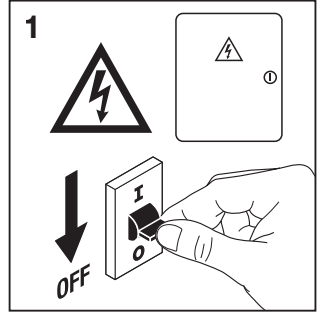

SURFACE BULKHEAD / SURFACE BULKHEAD SENSOR