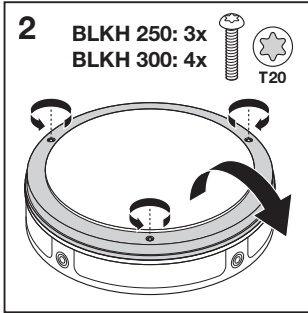

SURFACE BULKHEAD / SURFACE BULKHEAD SENSOR