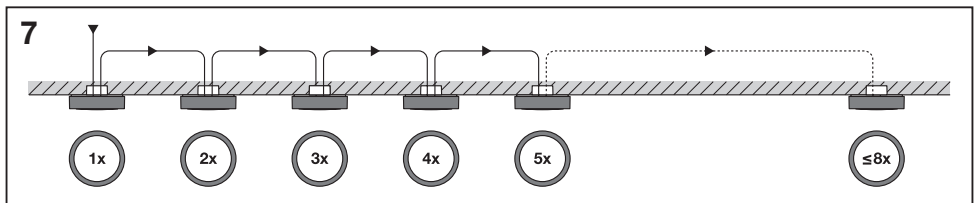

SURFACE BULKHEAD / SURFACE BULKHEAD SENSOR