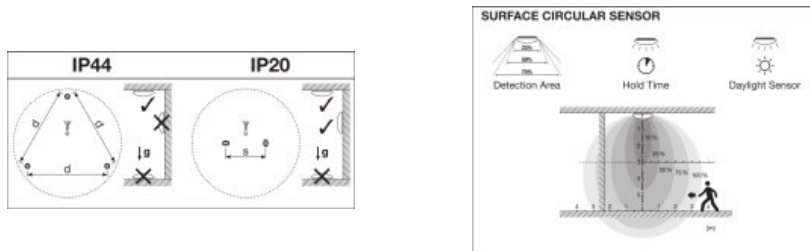

4058075314924	Shipping carton box 5	525 mm x 305 mm x 315 mm	2592.00 g	50.44 dm³

The mentioned product code describes the smallest quantity unit which can be ordered. One shipping unit can contain one or more single products. When placing an order, for the quantity please enter single or multiples of a shipping unit.

ADDITIONAL CATALOG INFORMATION

REFERENCES / LINKS

For Guarantee see

▶ www.ledvance.com/guarantee

DISCLAIMER

Subject to change without notice. Errors and omission excepted. Always make sure to use the most recent release.