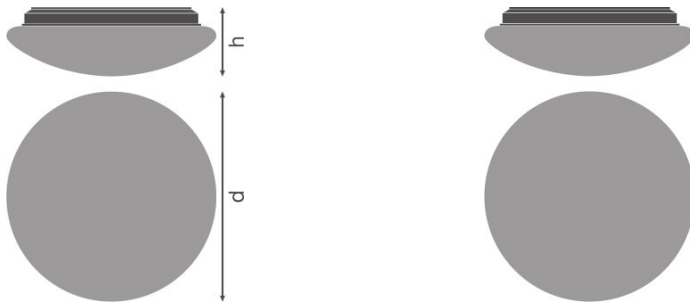

### Photometrical data

Color temperature	4000 K
Luminous flux	960 lm
Luminous efficacy	75 lm/W
Standard deviation of color matching	<5 sdc <sub>m</sub>
Light color (designation)	Cool White
Color rendering index Ra	>80

### Light technical data

Beam angle	120 °
------------	-------

## Dimensions & weight

<b>Diameter</b>	250.0 mm
<b>Height</b>	91.0 mm
<b>Product weight</b>	316.00 g