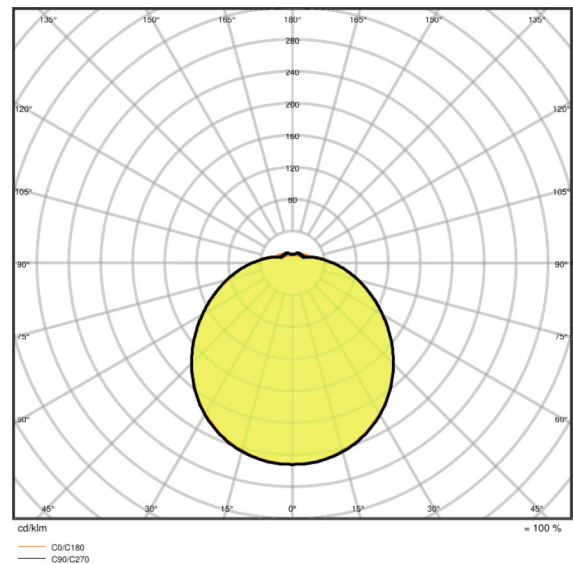

Certificates & standards

Protection class IK (shock resistance)	IK03
Glow Wire Test according to IEC 60695-2-12	650 °C
Photobiological safety group EN62778	RG0
Protection class	I
Type of protection	IP44
Standards	CE/CB/TÜV SÜD/EAC/RoHS

Logistical data

Temperature range at storage	-25...+70 °C

Light Distribution

LDC typ cone

LDC typ polar

EQUIPMENT / ACCESSORIES

- Replacement cover optional available

LOGISTICAL DATA

Product code	Packaging unit (Pieces/Unit)	Dimensions (length x width x height)	Gross weight	Volume
4058075314917	Folding carton box 1	280 mm x 282 mm x 98 mm	394.00 g	7.74 dm³