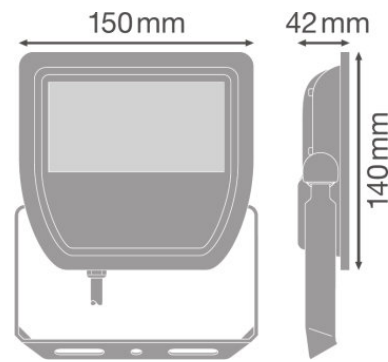

FLOODLIGHT 30 W 3000 K IP65 BK,
FLOODLIGHT 30 W 4000 K IP65 BK,
FLOODLIGHT 30 W 6500 K IP65 BK

FLOODLIGHT 30 W 3000 K IP65 WT,
FLOODLIGHT 30 W 4000 K IP65 WT,
FLOODLIGHT 30 W 6500 K IP65 WT

FLOODLIGHT 30 W 3000 K IP65 BK

FLOODLIGHT 30 W 3000 K IP65 WT