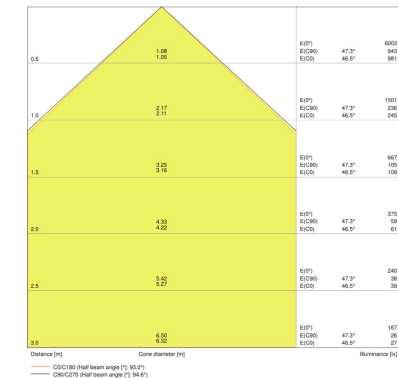

FLOODLIGHT 30 W 4000 K IP65 BK

FLOODLIGHT 30 W 4000 K IP65 WT

FLOODLIGHT 30 W 6500 K IP65 BK

FLOODLIGHT 30 W 6500 K IP65 WT

APPLICATION ADVICE