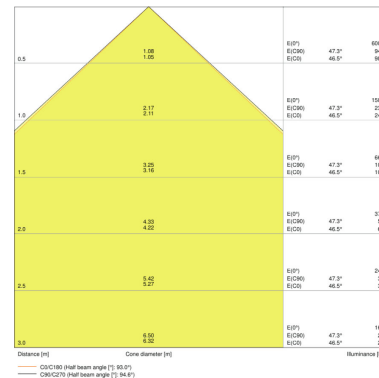

FLOODLIGHT 30 W 4000 K IP65 BK

FLOODLIGHT 30 W 4000 K IP65 WT

FLOODLIGHT 30 W 6500 K IP65 BK

FLOODLIGHT 30 W 6500 K IP65 WT

APPLICATION ADVICE