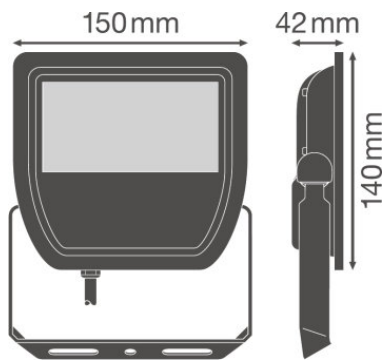

FLOODLIGHT 30 W 3000 K IP65 BK,
FLOODLIGHT 30 W 4000 K IP65 BK,
FLOODLIGHT 30 W 6500 K IP65 BK

FLOODLIGHT 30 W 3000 K IP65 WT,
FLOODLIGHT 30 W 4000 K IP65 WT,
FLOODLIGHT 30 W 6500 K IP65 WT

FLOODLIGHT 30 W 3000 K IP65 BK

FLOODLIGHT 30 W 3000 K IP65 WT