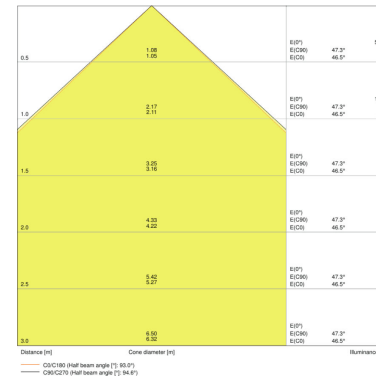

FLOODLIGHT 30 W 3000 K IP65 BK,
FLOODLIGHT 30 W 4000 K IP65 BK,
FLOODLIGHT 30 W 6500 K IP65 BK

FLOODLIGHT 30 W 3000 K IP65 WT,
FLOODLIGHT 30 W 4000 K IP65 WT,
FLOODLIGHT 30 W 6500 K IP65 WT

FLOODLIGHT 30 W 3000 K IP65 BK

FLOODLIGHT 30 W 3000 K IP65 WT