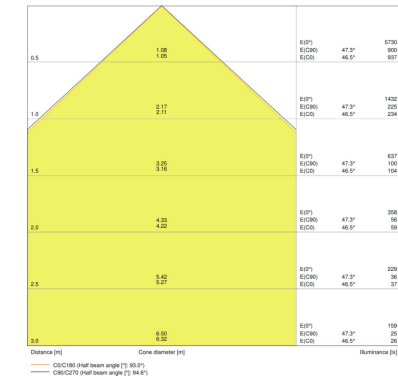

FLOODLIGHT 30 W 3000 K IP65 BK,
FLOODLIGHT 30 W 4000 K IP65 BK,
FLOODLIGHT 30 W 6500 K IP65 BK

FLOODLIGHT 30 W 3000 K IP65 WT,
FLOODLIGHT 30 W 4000 K IP65 WT,
FLOODLIGHT 30 W 6500 K IP65 WT

FLOODLIGHT 30 W 3000 K IP65 BK

FLOODLIGHT 30 W 3000 K IP65 WT