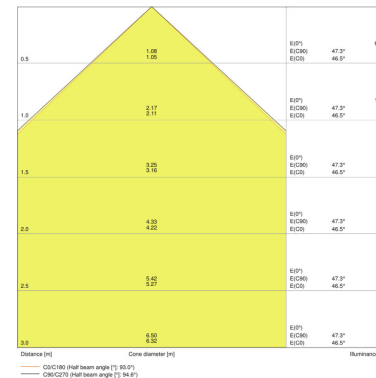

FLOODLIGHT 30 W 4000 K IP65 BK

FLOODLIGHT 30 W 4000 K IP65 WT

FLOODLIGHT 30 W 6500 K IP65 BK

FLOODLIGHT 30 W 6500 K IP65 WT

APPLICATION ADVICE