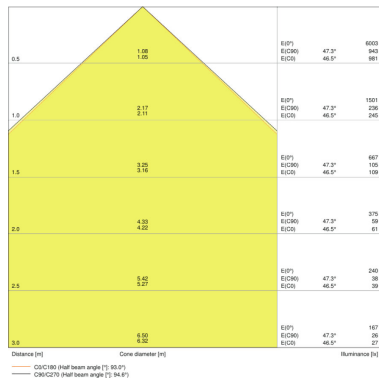

FLOODLIGHT 30 W 4000 K IP65 BK

FLOODLIGHT 30 W 4000 K IP65 WT

FLOODLIGHT 30 W 6500 K IP65 BK

FLOODLIGHT 30 W 6500 K IP65 WT

APPLICATION ADVICE