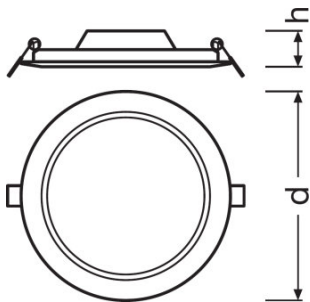

### Light technical data

Beam angle	120 °
------------	-------

### Dimensions & weight

Diameter	300.0 mm
Height	23.0 mm
Product weight	600.00 g
Cable length	100 mm