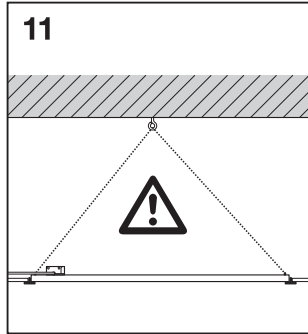

PANEL 600/625

Suspension Kit
600x600, 625x625
EAN 4058075108868

2x

90°

Mounting Clips
600x600, 625x625
EAN 4058075109421

8x

Panel LED 600: 580 mm
Panel LED 625: 605 mm

Panel LED 600: 580 mm
Panel LED 625: 605 mm

3

4