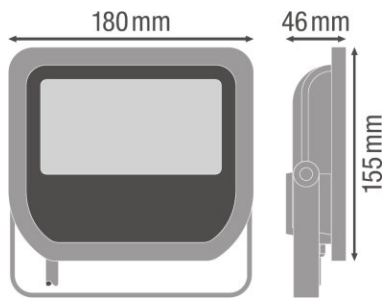

FLOODLIGHT 50 W 3000 K IP65 BK