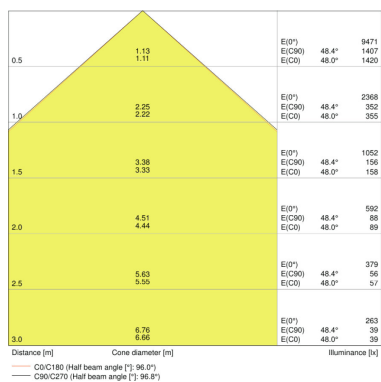

FLOODLIGHT 50 W 4000 K IP65 WT

FLOODLIGHT 50 W 6500 K IP65 BK

FLOODLIGHT 50 W 6500 K IP65 WT

APPLICATION ADVICE

For more detailed application information and graphics please see product datasheet.

LOGISTICAL DATA

Product code	Packaging unit (Pieces/Unit)	Dimensions (length x width x height)	Gross weight	Volume
4058075097575	Shipping carton box 10	393 mm x 285 mm x 238 mm	11143.00 g	26.66 dm³
4058075097599	Shipping carton box 10	393 mm x 285 mm x 238 mm	11208.00 g	26.66 dm³
4058075097612	Shipping carton box 10	393 mm x 285 mm x 238 mm	10670.00 g	26.66 dm³
4058075097636	Shipping carton box 10	393 mm x 285 mm x 238 mm	11227.00 g	26.66 dm³
4058075097650	Shipping carton box 10	393 mm x 285 mm x 238 mm	11153.00 g	26.66 dm³