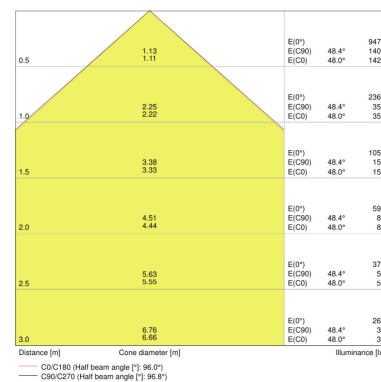

FLOODLIGHT 50 W 4000 K IP65 WT

FLOODLIGHT 50 W 6500 K IP65 BK

FLOODLIGHT 50 W 6500 K IP65 WT

APPLICATION ADVICE

For more detailed application information and graphics please see product datasheet.

LOGISTICAL DATA

Product code	Packaging unit (Pieces/Unit)	Dimensions (length x width x height)	Gross weight	Volume
4058075097575	Shipping carton box 10	393 mm x 285 mm x 238 mm	11143.00 g	26.66 dm³
4058075097599	Shipping carton box 10	393 mm x 285 mm x 238 mm	11208.00 g	26.66 dm³
4058075097612	Shipping carton box 10	393 mm x 285 mm x 238 mm	10670.00 g	26.66 dm³
4058075097636	Shipping carton box 10	393 mm x 285 mm x 238 mm	11227.00 g	26.66 dm³
4058075097650	Shipping carton box 10	393 mm x 285 mm x 238 mm	11153.00 g	26.66 dm³