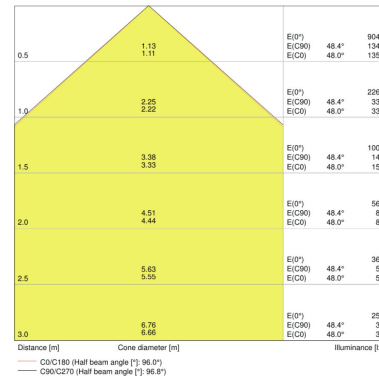

FLOODLIGHT 50 W 3000 K IP65 BK