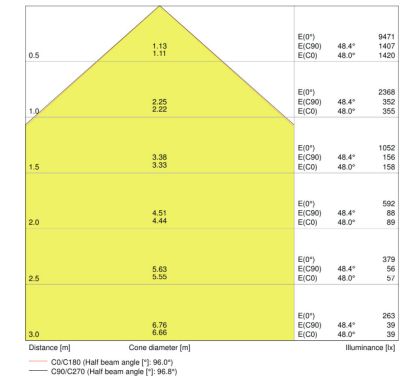

FLOODLIGHT 50 W 4000 K IP65 BK

- FLOODLIGHT 50 W 3000 K IP65 BK,
- FLOODLIGHT 50 W 3000 K IP65 WT,
- FLOODLIGHT 50 W 4000 K IP65 BK,
- FLOODLIGHT 50 W 4000 K IP65 WT,
- FLOODLIGHT 50 W 6500 K IP65 BK,
- FLOODLIGHT 50 W 6500 K IP65 WT