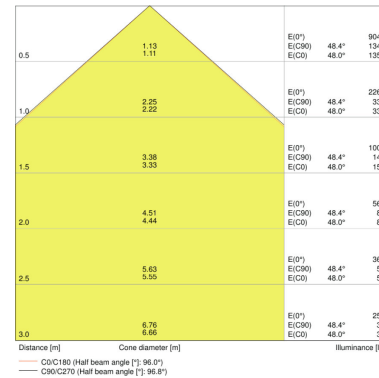

FLOODLIGHT 50 W 3000 K IP65 WT