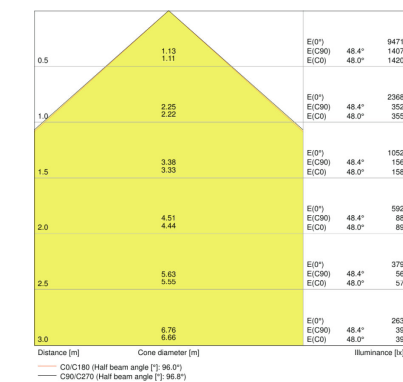

FLOODLIGHT 50 W 4000 K IP65 WT

FLOODLIGHT 50 W 6500 K IP65 BK

FLOODLIGHT 50 W 6500 K IP65 WT

APPLICATION ADVICE

For more detailed application information and graphics please see product datasheet.

LOGISTICAL DATA

Product code	Packaging unit (Pieces/Unit)	Dimensions (length x width x height)	Gross weight	Volume
4058075097575	Shipping carton box 10	393 mm x 285 mm x 238 mm	11143.00 g	26.66 dm³
4058075097599	Shipping carton box 10	393 mm x 285 mm x 238 mm	11208.00 g	26.66 dm³
4058075097612	Shipping carton box 10	393 mm x 285 mm x 238 mm	10670.00 g	26.66 dm³
4058075097636	Shipping carton box 10	393 mm x 285 mm x 238 mm	11227.00 g	26.66 dm³
4058075097650	Shipping carton box 10	393 mm x 285 mm x 238 mm	11153.00 g	26.66 dm³