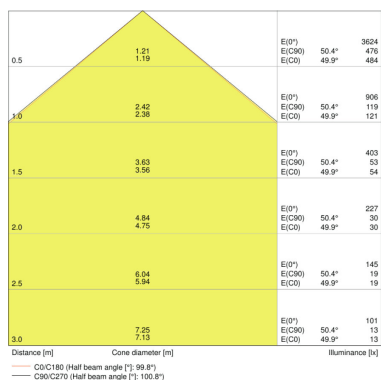

FLOODLIGHT 20 W 4000 K IP65 WT

FLOODLIGHT 20 W 6500 K IP65 BK

FLOODLIGHT 20 W 6500 K IP65 WT

APPLICATION ADVICE

For more detailed application information and graphics please see product datasheet.

LOGISTICAL DATA

Product code	Packaging unit (Pieces/Unit)	Dimensions (length x width x height)	Gross weight	Volume
4058075097452	Shipping carton box 10	309 mm x 255 mm x 228 mm	6780.00 g	17.97 dm³
4058075097476	Shipping carton box 10	309 mm x 255 mm x 228 mm	6465.00 g	17.97 dm³
4058075097490	Shipping carton box 10	309 mm x 255 mm x 228 mm	6780.00 g	17.97 dm³
4058075097513	Shipping carton box 10	309 mm x 255 mm x 228 mm	6660.00 g	17.97 dm³
4058075097537	Shipping carton box 10	309 mm x 255 mm x 228 mm	6730.00 g	17.97 dm³