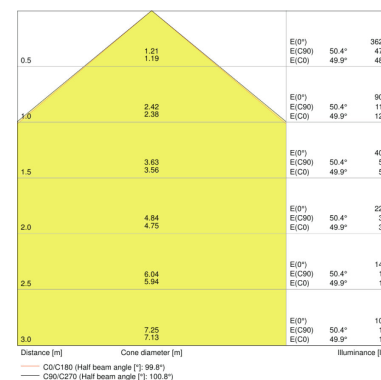

FLOODLIGHT 20 W 4000 K IP65 WT

FLOODLIGHT 20 W 6500 K IP65 BK

FLOODLIGHT 20 W 6500 K IP65 WT

APPLICATION ADVICE

For more detailed application information and graphics please see product datasheet.

LOGISTICAL DATA

Product code	Packaging unit (Pieces/Unit)	Dimensions (length x width x height)	Gross weight	Volume
4058075097452	Shipping carton box 10	309 mm x 255 mm x 228 mm	6780.00 g	17.97 dm³
4058075097476	Shipping carton box 10	309 mm x 255 mm x 228 mm	6465.00 g	17.97 dm³
4058075097490	Shipping carton box 10	309 mm x 255 mm x 228 mm	6780.00 g	17.97 dm³
4058075097513	Shipping carton box 10	309 mm x 255 mm x 228 mm	6660.00 g	17.97 dm³
4058075097537	Shipping carton box 10	309 mm x 255 mm x 228 mm	6730.00 g	17.97 dm³