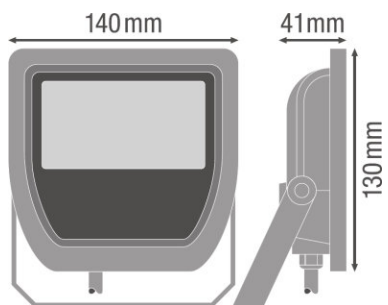

FLOODLIGHT 20 W 3000 K IP65 BK,
FLOODLIGHT 20 W 3000 K IP65 WT,
FLOODLIGHT 20 W 4000 K IP65 BK,
FLOODLIGHT 20 W 4000 K IP65 WT,
FLOODLIGHT 20 W 6500 K IP65 BK,
FLOODLIGHT 20 W 6500 K IP65 WT

FLOODLIGHT 20 W 3000 K IP65 BK

FLOODLIGHT 20 W 3000 K IP65 WT

FLOODLIGHT 20 W 4000 K IP65 BK