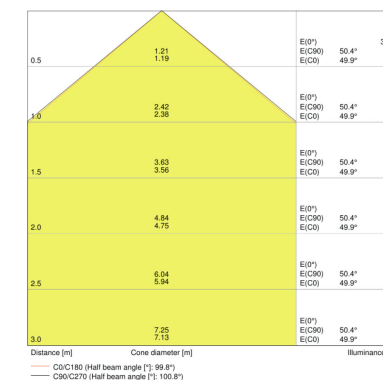

FLOODLIGHT 20 W 3000 K IP65 BK,
FLOODLIGHT 20 W 3000 K IP65 WT,
FLOODLIGHT 20 W 4000 K IP65 BK,
FLOODLIGHT 20 W 4000 K IP65 WT,
FLOODLIGHT 20 W 6500 K IP65 BK,
FLOODLIGHT 20 W 6500 K IP65 WT

FLOODLIGHT 20 W 3000 K IP65 BK

FLOODLIGHT 20 W 3000 K IP65 WT

FLOODLIGHT 20 W 4000 K IP65 BK