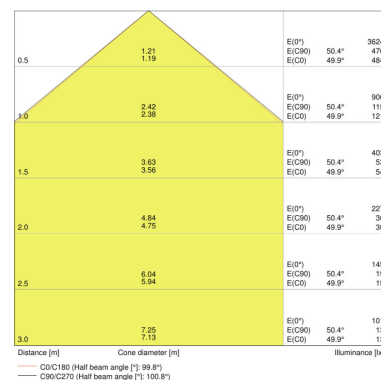

FLOODLIGHT 20 W 4000 K IP65 WT

FLOODLIGHT 20 W 6500 K IP65 BK

FLOODLIGHT 20 W 6500 K IP65 WT

APPLICATION ADVICE

For more detailed application information and graphics please see product datasheet.

LOGISTICAL DATA

Product code	Packaging unit (Pieces/Unit)	Dimensions (length x width x height)	Gross weight	Volume
4058075097452	Shipping carton box 10	309 mm x 255 mm x 228 mm	6780.00 g	17.97 dm³
4058075097476	Shipping carton box 10	309 mm x 255 mm x 228 mm	6465.00 g	17.97 dm³
4058075097490	Shipping carton box 10	309 mm x 255 mm x 228 mm	6780.00 g	17.97 dm³
4058075097513	Shipping carton box 10	309 mm x 255 mm x 228 mm	6660.00 g	17.97 dm³
4058075097537	Shipping carton box 10	309 mm x 255 mm x 228 mm	6730.00 g	17.97 dm³