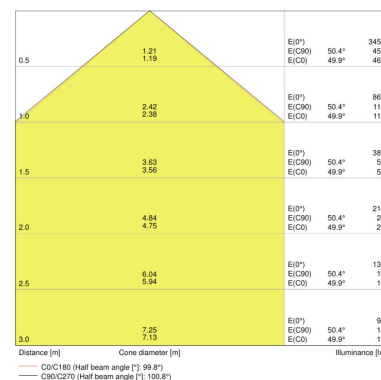

FLOODLIGHT 20 W 3000 K IP65 BK,
FLOODLIGHT 20 W 3000 K IP65 WT,
FLOODLIGHT 20 W 4000 K IP65 BK,
FLOODLIGHT 20 W 4000 K IP65 WT,
FLOODLIGHT 20 W 6500 K IP65 BK,
FLOODLIGHT 20 W 6500 K IP65 WT

FLOODLIGHT 20 W 3000 K IP65 BK

FLOODLIGHT 20 W 3000 K IP65 WT

FLOODLIGHT 20 W 4000 K IP65 BK