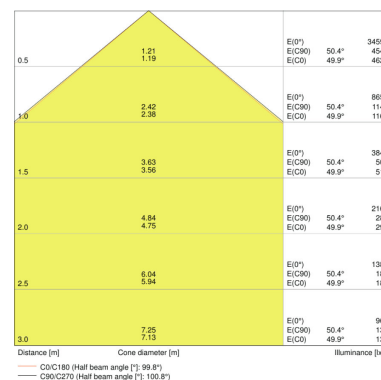

FLOODLIGHT 20 W 3000 K IP65 BK,
FLOODLIGHT 20 W 3000 K IP65 WT,
FLOODLIGHT 20 W 4000 K IP65 BK,
FLOODLIGHT 20 W 4000 K IP65 WT,
FLOODLIGHT 20 W 6500 K IP65 BK,
FLOODLIGHT 20 W 6500 K IP65 WT

FLOODLIGHT 20 W 3000 K IP65 BK

FLOODLIGHT 20 W 3000 K IP65 WT

FLOODLIGHT 20 W 4000 K IP65 BK