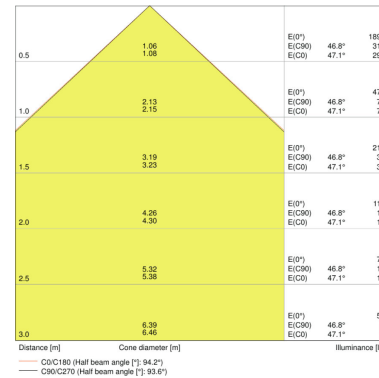

FLOODLIGHT 10 W 3000 K IP65 WT