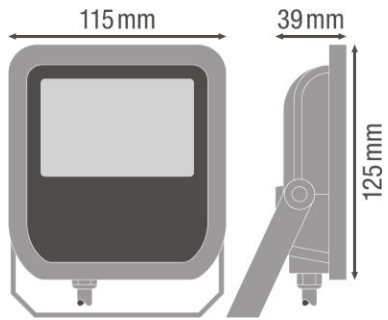

FLOODLIGHT 10 W 3000 K IP65 BK