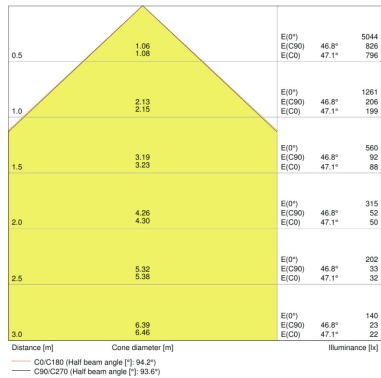

FLOODLIGHT 10 W 4000 K IP65 WT