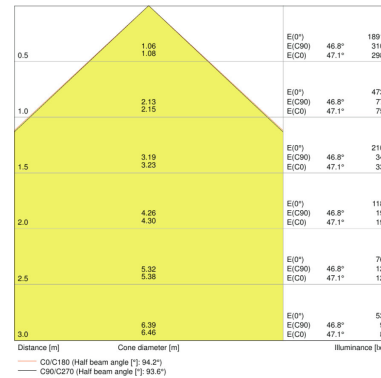

FLOODLIGHT 10 W 3000 K IP65 BK