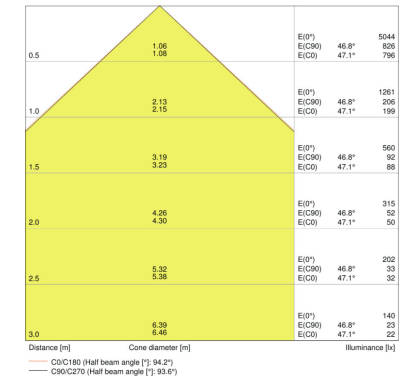

FLOODLIGHT 10 W 4000 K IP65 BK