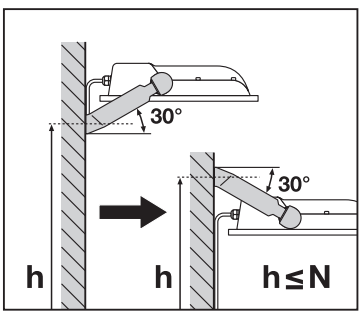

EAN	IP	IK	∠	R_a	∅ (°C)	PF	⚖
FLOOD LED 10W/3000K BK 100DEG IP65	4058075097360	65	07	100°	≥ 80	-20...+50	> 0.9	0.4 kg
FLOOD LED 10W/3000K WT 100DEG IP65	4058075097384	65	07	100°	≥ 80	-20...+50	> 0.9	0.4 kg
FLOOD LED 10W/4000K BK 100DEG IP65	4058075097407	65	07	100°	≥ 80	-20...+50	> 0.9	0.4 kg
FLOOD LED 10W/4000K WT 100DEG IP65	4058075097421	65	07	100°	≥ 80	-20...+50	> 0.9	0.4 kg
FLOOD LED 20W/3000K BK 100DEG IP65	4058075097445	65	07	100°	≥ 80	-20...+50	> 0.9	0.6 kg
FLOOD LED 20W/3000K WT 100DEG IP65	4058075097469	65	07	100°	≥ 80	-20...+50	> 0.9	0.6 kg
FLOOD LED 20W/4000K BK 100DEG IP65	4058075097483	65	07	100°	≥ 80	-20...+50	> 0.9	0.6 kg
FLOOD LED 20W/4000K WT 100DEG IP65	4058075097506	65	07	100°	≥ 80	-20...+50	> 0.9	0.6 kg
FLOOD LED 20W/6500K BK 100DEG IP65	4058075097520	65	07	100°	≥ 80	-20...+50	> 0.9	0.6 kg
FLOOD LED 20W/6500K WT 100DEG IP65	4058075097544	65	07	100°	≥ 80	-20...+50	> 0.9	0.6 kg
FLOOD LED 30W/3000K BK 100DEG IP65	4058075251366	65	07	100°	≥ 80	-20...+50	> 0.9	0.6 kg
FLOOD LED 30W/3000K WT 100DEG IP65	4058075251427	65	07	100°	≥ 80	-20...+50	> 0.9	0.6 kg
FLOOD LED 30W/4000K BK 100DEG IP65	4058075251380	65	07	100°	≥ 80	-20...+50	> 0.9	0.6 kg
FLOOD LED 30W/4000K WT 100DEG IP65	4058075251441	65	07	100°	≥ 80	-20...+50	> 0.9	0.6 kg
FLOOD LED 30W/6500K BK 100DEG IP65	4058075251403	65	07	100°	≥ 80	-20...+50	> 0.9	0.6 kg
FLOOD LED 30W/6500K WT 100DEG IP65	4058075251465	65	07	100°	≥ 80	-20...+50	> 0.9	0.6 kg
FLOOD LED 50W/3000K BK 100DEG IP65	4058075097568	65	07	100°	≥ 80	-20...+50	> 0.9	0.9 kg
FLOOD LED 50W/3000K WT 100DEG IP65	4058075097582	65	07	100°	≥ 80	-20...+50	> 0.9	0.9 kg
FLOOD LED 50W/4000K BK 100DEG IP65	4058075097605	65	07	100°	≥ 80	-20...+50	> 0.9	0.9 kg
FLOOD LED 50W/4000K WT 100DEG IP65	4058075097629	65	07	100°	≥ 80	-20...+50	> 0.9	0.9 kg
FLOOD LED 50W/6500K BK 100DEG IP65	4058075097643	65	07	100°	≥ 80	-20...+50	> 0.9	0.9 kg
FLOOD LED 50W/6500K WT 100DEG IP65	4058075097667	65	07	100°	≥ 80	-20...+50	> 0.9	0.9 kg
FLOOD LED 70W/3000K BK 100DEG IP65	4058075352131	65	08	100°	≥ 80	-20...+50	> 0.9	2.8 kg
FLOOD LED 70W/4000K BK 100DEG IP65	4058075251342	65	08	100°	≥ 80	-20...+50	> 0.9	2.8 kg
FLOOD LED 70W/6500K BK 100DEG IP65	4058075251359	65	08	100°	≥ 80	-20...+50	> 0.9	2.8 kg
FLOOD LED 90W/3000K BK 100DEG IP65	4058075352148	65	08	100°	≥ 80	-20...+50	> 0.9	2.8 kg
FLOOD LED 90W/4000K BK 100DEG IP65	4058075097681	65	08	100°	≥ 80	-20...+50	> 0.9	2.8 kg
FLOOD LED 90W/6500K BK 100DEG IP65	4058075097698	65	08	100°	≥ 80	-20...+50	> 0.9	2.8 kg
FLOOD LED 135W/3000K BK 100DEG IP65	4058075352155	65	08	100°	≥ 80	-20...+50	> 0.9	4.0 kg
FLOOD LED 135W/4000K BK 100DEG IP65	4058075097704	65	08	100°	≥ 80	-20...+50	> 0.9	4.0 kg
FLOOD LED 135W/6500K BK 100DEG IP65	4058075097711	65	08	100°	≥ 80	-20...+50	> 0.9	4.0 kg
FLOOD LED 180W/3000K BK 100DEG IP65	4058075352162	65	08	100°	≥ 80	-20...+50	> 0.9	4.9 kg
FLOOD LED 180W/4000K BK 100DEG IP65	4058075097728	65	08	100°	≥ 80	-20...+50	> 0.9	4.9 kg
FLOOD LED 180W/6500K BK 100DEG IP65	4058075097735	65	08	100°	≥ 80	-20...+50	> 0.9	4.9 kg

	∅	N
10W	0.014m²	<5m
20W	0.018m²	<5m
30W	0.021m²	<5m
50W	0.028m²	<5m
70W	0.060m²	<12m
90W	0.060m²	<12m
135W	0.081m²	<12m
180W	0.105m²	<12m

2

#22269
black
score dimension 148 x 210 mm

FLOODLIGHT 100DEG

1

2

FLOODLIGHT 100DEG	d
FLOODLIGHT 100DEG 10W	40mm
FLOODLIGHT 100DEG 20W	60mm
FLOODLIGHT 100DEG 30W	60mm
FLOODLIGHT 100DEG 50W	80mm
FLOODLIGHT 100DEG 70W	110mm
FLOODLIGHT 100DEG 90W	110mm
FLOODLIGHT 100DEG 135W	120mm
FLOODLIGHT 100DEG 180W	120mm

3a

10W
20W
30W
50W

3b

70W
90W
135W
180W

4a

10W
20W
30W
50W

4b

70W
90W
135W
180W

5a

10W
20W
30W
50W

5b

70W
90W
135W
180W

6

7

8

3

#22269
black
score dimension 148 x 210 mm