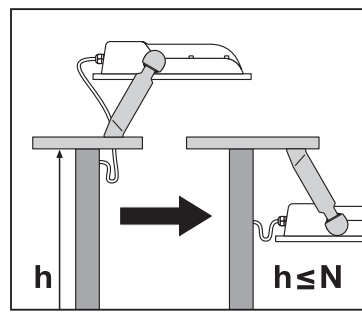

EAN	IP	IK	∠	R_a	∅ (°C)	PF	⚖
FLOOD LED 10W/3000K BK 100DEG IP65	4058075097360	65	07	100°	≥ 80	-20...+50	> 0.9	0.4 kg
FLOOD LED 10W/3000K WT 100DEG IP65	4058075097384	65	07	100°	≥ 80	-20...+50	> 0.9	0.4 kg
FLOOD LED 10W/4000K BK 100DEG IP65	4058075097407	65	07	100°	≥ 80	-20...+50	> 0.9	0.4 kg
FLOOD LED 10W/4000K WT 100DEG IP65	4058075097421	65	07	100°	≥ 80	-20...+50	> 0.9	0.4 kg
FLOOD LED 20W/3000K BK 100DEG IP65	4058075097445	65	07	100°	≥ 80	-20...+50	> 0.9	0.6 kg
FLOOD LED 20W/3000K WT 100DEG IP65	4058075097469	65	07	100°	≥ 80	-20...+50	> 0.9	0.6 kg
FLOOD LED 20W/4000K BK 100DEG IP65	4058075097483	65	07	100°	≥ 80	-20...+50	> 0.9	0.6 kg
FLOOD LED 20W/4000K WT 100DEG IP65	4058075097506	65	07	100°	≥ 80	-20...+50	> 0.9	0.6 kg
FLOOD LED 20W/6500K BK 100DEG IP65	4058075097520	65	07	100°	≥ 80	-20...+50	> 0.9	0.6 kg
FLOOD LED 20W/6500K WT 100DEG IP65	4058075097544	65	07	100°	≥ 80	-20...+50	> 0.9	0.6 kg
FLOOD LED 30W/3000K BK 100DEG IP65	4058075251366	65	07	100°	≥ 80	-20...+50	> 0.9	0.6 kg
FLOOD LED 30W/3000K WT 100DEG IP65	4058075251427	65	07	100°	≥ 80	-20...+50	> 0.9	0.6 kg
FLOOD LED 30W/4000K BK 100DEG IP65	4058075251380	65	07	100°	≥ 80	-20...+50	> 0.9	0.6 kg
FLOOD LED 30W/4000K WT 100DEG IP65	4058075251441	65	07	100°	≥ 80	-20...+50	> 0.9	0.6 kg
FLOOD LED 30W/6500K BK 100DEG IP65	4058075251403	65	07	100°	≥ 80	-20...+50	> 0.9	0.6 kg
FLOOD LED 30W/6500K WT 100DEG IP65	4058075251465	65	07	100°	≥ 80	-20...+50	> 0.9	0.6 kg
FLOOD LED 50W/3000K BK 100DEG IP65	4058075097568	65	07	100°	≥ 80	-20...+50	> 0.9	0.9 kg
FLOOD LED 50W/3000K WT 100DEG IP65	4058075097582	65	07	100°	≥ 80	-20...+50	> 0.9	0.9 kg
FLOOD LED 50W/4000K BK 100DEG IP65	4058075097605	65	07	100°	≥ 80	-20...+50	> 0.9	0.9 kg
FLOOD LED 50W/4000K WT 100DEG IP65	4058075097629	65	07	100°	≥ 80	-20...+50	> 0.9	0.9 kg
FLOOD LED 50W/6500K BK 100DEG IP65	4058075097643	65	07	100°	≥ 80	-20...+50	> 0.9	0.9 kg
FLOOD LED 50W/6500K WT 100DEG IP65	4058075097667	65	07	100°	≥ 80	-20...+50	> 0.9	0.9 kg
FLOOD LED 70W/3000K BK 100DEG IP65	4058075352131	65	08	100°	≥ 80	-20...+50	> 0.9	2.8 kg
FLOOD LED 70W/4000K BK 100DEG IP65	4058075251342	65	08	100°	≥ 80	-20...+50	> 0.9	2.8 kg
FLOOD LED 70W/6500K BK 100DEG IP65	4058075251359	65	08	100°	≥ 80	-20...+50	> 0.9	2.8 kg
FLOOD LED 90W/3000K BK 100DEG IP65	4058075352148	65	08	100°	≥ 80	-20...+50	> 0.9	2.8 kg
FLOOD LED 90W/4000K BK 100DEG IP65	4058075097681	65	08	100°	≥ 80	-20...+50	> 0.9	2.8 kg
FLOOD LED 90W/6500K BK 100DEG IP65	4058075097698	65	08	100°	≥ 80	-20...+50	> 0.9	2.8 kg
FLOOD LED 135W/3000K BK 100DEG IP65	4058075352155	65	08	100°	≥ 80	-20...+50	> 0.9	4.0 kg
FLOOD LED 135W/4000K BK 100DEG IP65	4058075097704	65	08	100°	≥ 80	-20...+50	> 0.9	4.0 kg
FLOOD LED 135W/6500K BK 100DEG IP65	4058075097711	65	08	100°	≥ 80	-20...+50	> 0.9	4.0 kg
FLOOD LED 180W/3000K BK 100DEG IP65	4058075352162	65	08	100°	≥ 80	-20...+50	> 0.9	4.9 kg
FLOOD LED 180W/4000K BK 100DEG IP65	4058075097728	65	08	100°	≥ 80	-20...+50	> 0.9	4.9 kg
FLOOD LED 180W/6500K BK 100DEG IP65	4058075097735	65	08	100°	≥ 80	-20...+50	> 0.9	4.9 kg

	∅	N
10W	0.014m²	<5m
20W	0.018m²	<5m
30W	0.021m²	<5m
50W	0.028m²	<5m
70W	0.060m²	<12m
90W	0.060m²	<12m
135W	0.081m²	<12m
180W	0.105m²	<12m

2

#22269
black
score dimension 148 x 210 mm

FLOODLIGHT 100DEG

1

2

FLOODLIGHT 100DEG	d
FLOODLIGHT 100DEG 10W	40mm
FLOODLIGHT 100DEG 20W	60mm
FLOODLIGHT 100DEG 30W	60mm
FLOODLIGHT 100DEG 50W	80mm
FLOODLIGHT 100DEG 70W	110mm
FLOODLIGHT 100DEG 90W	110mm
FLOODLIGHT 100DEG 135W	120mm
FLOODLIGHT 100DEG 180W	120mm

3a

10W
20W
30W
50W

3b

70W
90W
135W
180W

4a

10W
20W
30W
50W

4b

70W
90W
135W
180W

5a

10W
20W
30W
50W

5b

70W
90W
135W
180W

6

7

8

3

#22269
black
score dimension 148 x 210 mm