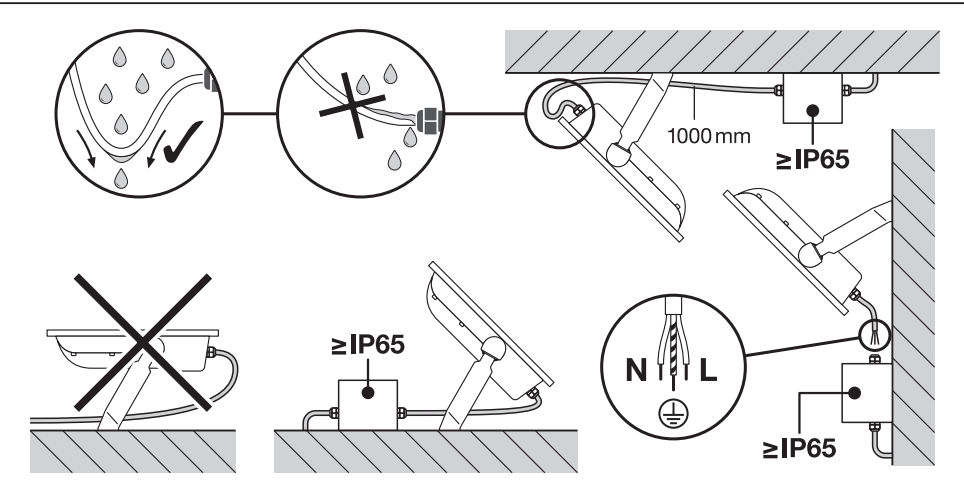

FLOODLIGHT 100DEG

LEDVANCE GmbH
Steinerne Furt 62
86167 Augsburg, Germany
www.ledvance.com