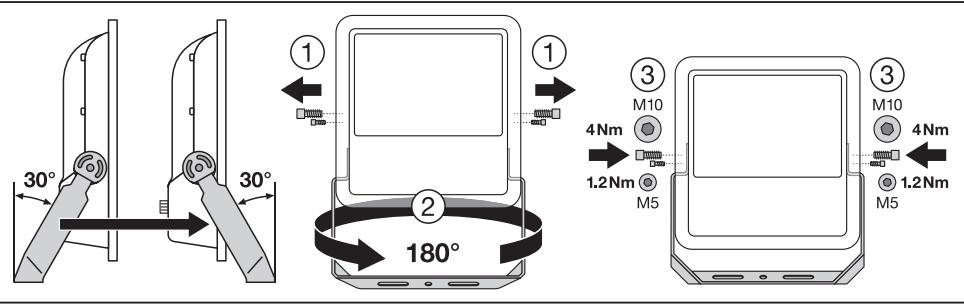

FLOODLIGHT 100DEG

LEDVANCE GmbH
Steinerne Furt 62
86167 Augsburg, Germany
www.ledvance.com