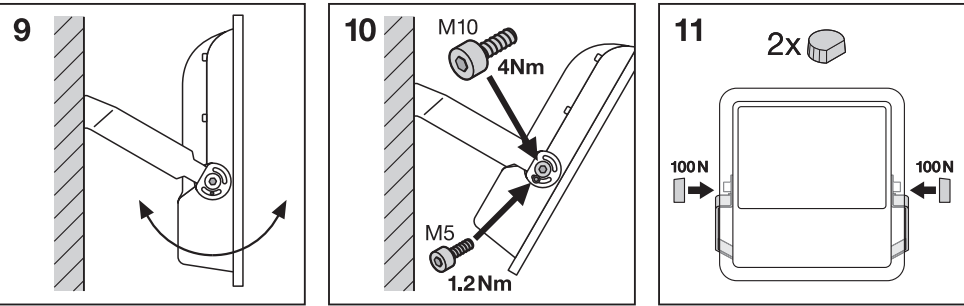

FLOODLIGHT 100DEG

LEDVANCE GmbH  
Steinerne Furt 62  
86167 Augsburg, Germany  
www.ledvance.com

	EAN	l x w x h [mm]	W	V <sub>AC</sub>	Hz	lm	lm/W	K
FLOOD LED 10W/3000K BK 100DEG IP65	4058075097360	125x115x39	10	220-240V	50/60Hz	1050	105	3000
FLOOD LED 10W/3000K WT 100DEG IP65	4058075097384	125x115x39	10	220-240V	50/60Hz	1050	105	3000
FLOOD LED 10W/4000K BK 100DEG IP65	4058075097407	125x115x39	10	220-240V	50/60Hz	1100	110	4000
FLOOD LED 10W/4000K WT 100DEG IP65	4058075097421	125x115x39	10	220-240V	50/60Hz	1100	110	4000
FLOOD LED 20W/3000K BK 100DEG IP65	4058075097445	130x140x41	20	220-240V	50/60Hz	2100	105	3000
FLOOD LED 20W/3000K WT 100DEG IP65	4058075097469	130x140x41	20	220-240V	50/60Hz	2100	105	3000
FLOOD LED 20W/4000K BK 100DEG IP65	4058075097483	130x140x41	20	220-240V	50/60Hz	2200	110	4000
FLOOD LED 20W/4000K WT 100DEG IP65	4058075097506	130x140x41	20	220-240V	50/60Hz	2200	110	4000
FLOOD LED 20W/6500K BK 100DEG IP65	4058075097520	130x140x41	20	220-240V	50/60Hz	2200	110	6500
FLOOD LED 20W/6500K WT 100DEG IP65	4058075097544	130x140x41	20	220-240V	50/60Hz	2200	110	6500
FLOOD LED 30W/3000K BK 100DEG IP65	4058075251366	140x150x42	30	220-240V	50/60Hz	3150	105	3000
FLOOD LED 30W/3000K WT 100DEG IP65	4058075251427	140x150x42	30	220-240V	50/60Hz	3150	105	3000
FLOOD LED 30W/4000K BK 100DEG IP65	4058075251380	140x150x42	30	220-240V	50/60Hz	3300	110	4000
FLOOD LED 30W/4000K WT 100DEG IP65	4058075251441	140x150x42	30	220-240V	50/60Hz	3300	110	4000
FLOOD LED 30W/6500K BK 100DEG IP65	4058075251403	140x150x42	30	220-240V	50/60Hz	3300	110	6500
FLOOD LED 30W/6500K WT 100DEG IP65	4058075251465	140x150x42	30	220-240V	50/60Hz	3300	110	6500
FLOOD LED 50W/3000K BK 100DEG IP65	4058075097568	155x180x46	50	220-240V	50/60Hz	5250	105	3000
FLOOD LED 50W/3000K WT 100DEG IP65	4058075097582	155x180x46	50	220-240V	50/60Hz	5250	105	3000
FLOOD LED 50W/4000K BK 100DEG IP65	4058075097605	155x180x46	50	220-240V	50/60Hz	5500	110	4000
FLOOD LED 50W/4000K WT 100DEG IP65	4058075097629	155x180x46	50	220-240V	50/60Hz	5500	110	4000
FLOOD LED 50W/6500K BK 100DEG IP65	4058075097643	155x180x46	50	220-240V	50/60Hz	5500	110	6500
FLOOD LED 50W/6500K WT 100DEG IP65	4058075097667	155x180x46	50	220-240V	50/60Hz	5500	110	6500
FLOOD LED 70W/3000K BK 100DEG IP65	4058075352131	250x240x70	70	220-240V	50/60Hz	7300	105	3000
FLOOD LED 70W/4000K BK 100DEG IP65	4058075251342	250x240x70	70	220-240V	50/60Hz	7700	110	4000
FLOOD LED 70W/6500K BK 100DEG IP65	4058075251359	250x240x70	70	220-240V	50/60Hz	7700	110	6500
FLOOD LED 90W/3000K BK 100DEG IP65	4058075352148	250x240x70	90	220-240V	50/60Hz	9400	105	3000
FLOOD LED 90W/4000K BK 100DEG IP65	4058075097681	250x240x70	90	220-240V	50/60Hz	10000	110	4000
FLOOD LED 90W/6500K BK 100DEG IP65	4058075097698	250x240x70	90	220-240V	50/60Hz	10000	110	6500
FLOOD LED 135W/3000K BK 100DEG IP65	4058075352155	300x270x76	135	220-240V	50/60Hz	14100	105	3000
FLOOD LED 135W/4000K BK 100DEG IP65	4058075097704	300x270x76	135	220-240V	50/60Hz	15000	110	4000
FLOOD LED 135W/6500K BK 100DEG IP65	4058075097711	300x270x76	135	220-240V	50/60Hz	15000	110	6500
FLOOD LED 180W/3000K BK 100DEG IP65	4058075352162	340x310x81	180	220-240V	50/60Hz	18900	105	3000
FLOOD LED 180W/4000K BK 100DEG IP65	4058075097728	340x310x81	180	220-240V	50/60Hz	20000	110	4000
FLOOD LED 180W/6500K BK 100DEG IP65	4058075097735	340x310x81	180	220-240V	50/60Hz	20000	110	6500