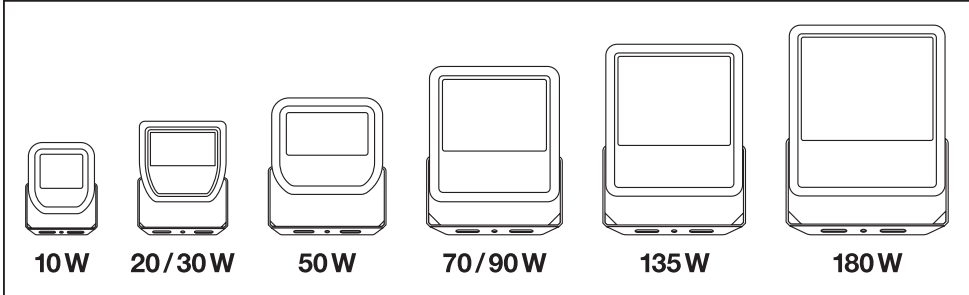

EAN	IP	IK	∠	R_a	∅ (°C)	PF	⚖
FLOOD LED 10W/3000K BK 100DEG IP65	4058075097360	65	07	100°	≥ 80	-20...+50	> 0.9	0.4 kg
FLOOD LED 10W/3000K WT 100DEG IP65	4058075097384	65	07	100°	≥ 80	-20...+50	> 0.9	0.4 kg
FLOOD LED 10W/4000K BK 100DEG IP65	4058075097407	65	07	100°	≥ 80	-20...+50	> 0.9	0.4 kg
FLOOD LED 10W/4000K WT 100DEG IP65	4058075097421	65	07	100°	≥ 80	-20...+50	> 0.9	0.4 kg
FLOOD LED 20W/3000K BK 100DEG IP65	4058075097445	65	07	100°	≥ 80	-20...+50	> 0.9	0.6 kg
FLOOD LED 20W/3000K WT 100DEG IP65	4058075097469	65	07	100°	≥ 80	-20...+50	> 0.9	0.6 kg
FLOOD LED 20W/4000K BK 100DEG IP65	4058075097483	65	07	100°	≥ 80	-20...+50	> 0.9	0.6 kg
FLOOD LED 20W/4000K WT 100DEG IP65	4058075097506	65	07	100°	≥ 80	-20...+50	> 0.9	0.6 kg
FLOOD LED 20W/6500K BK 100DEG IP65	4058075097520	65	07	100°	≥ 80	-20...+50	> 0.9	0.6 kg
FLOOD LED 20W/6500K WT 100DEG IP65	4058075097544	65	07	100°	≥ 80	-20...+50	> 0.9	0.6 kg
FLOOD LED 30W/3000K BK 100DEG IP65	4058075251366	65	07	100°	≥ 80	-20...+50	> 0.9	0.6 kg
FLOOD LED 30W/3000K WT 100DEG IP65	4058075251427	65	07	100°	≥ 80	-20...+50	> 0.9	0.6 kg
FLOOD LED 30W/4000K BK 100DEG IP65	4058075251380	65	07	100°	≥ 80	-20...+50	> 0.9	0.6 kg
FLOOD LED 30W/4000K WT 100DEG IP65	4058075251441	65	07	100°	≥ 80	-20...+50	> 0.9	0.6 kg
FLOOD LED 30W/6500K BK 100DEG IP65	4058075251403	65	07	100°	≥ 80	-20...+50	> 0.9	0.6 kg
FLOOD LED 30W/6500K WT 100DEG IP65	4058075251465	65	07	100°	≥ 80	-20...+50	> 0.9	0.6 kg
FLOOD LED 50W/3000K BK 100DEG IP65	4058075097568	65	07	100°	≥ 80	-20...+50	> 0.9	0.9 kg
FLOOD LED 50W/3000K WT 100DEG IP65	4058075097582	65	07	100°	≥ 80	-20...+50	> 0.9	0.9 kg
FLOOD LED 50W/4000K BK 100DEG IP65	4058075097605	65	07	100°	≥ 80	-20...+50	> 0.9	0.9 kg
FLOOD LED 50W/4000K WT 100DEG IP65	4058075097629	65	07	100°	≥ 80	-20...+50	> 0.9	0.9 kg
FLOOD LED 50W/6500K BK 100DEG IP65	4058075097643	65	07	100°	≥ 80	-20...+50	> 0.9	0.9 kg
FLOOD LED 50W/6500K WT 100DEG IP65	4058075097667	65	07	100°	≥ 80	-20...+50	> 0.9	0.9 kg
FLOOD LED 70W/3000K BK 100DEG IP65	4058075352131	65	08	100°	≥ 80	-20...+50	> 0.9	2.8 kg
FLOOD LED 70W/4000K BK 100DEG IP65	4058075251342	65	08	100°	≥ 80	-20...+50	> 0.9	2.8 kg
FLOOD LED 70W/6500K BK 100DEG IP65	4058075251359	65	08	100°	≥ 80	-20...+50	> 0.9	2.8 kg
FLOOD LED 90W/3000K BK 100DEG IP65	4058075352148	65	08	100°	≥ 80	-20...+50	> 0.9	2.8 kg
FLOOD LED 90W/4000K BK 100DEG IP65	4058075097681	65	08	100°	≥ 80	-20...+50	> 0.9	2.8 kg
FLOOD LED 90W/6500K BK 100DEG IP65	4058075097698	65	08	100°	≥ 80	-20...+50	> 0.9	2.8 kg
FLOOD LED 135W/3000K BK 100DEG IP65	4058075352155	65	08	100°	≥ 80	-20...+50	> 0.9	4.0 kg
FLOOD LED 135W/4000K BK 100DEG IP65	4058075097704	65	08	100°	≥ 80	-20...+50	> 0.9	4.0 kg
FLOOD LED 135W/6500K BK 100DEG IP65	4058075097711	65	08	100°	≥ 80	-20...+50	> 0.9	4.0 kg
FLOOD LED 180W/3000K BK 100DEG IP65	4058075352162	65	08	100°	≥ 80	-20...+50	> 0.9	4.9 kg
FLOOD LED 180W/4000K BK 100DEG IP65	4058075097728	65	08	100°	≥ 80	-20...+50	> 0.9	4.9 kg
FLOOD LED 180W/6500K BK 100DEG IP65	4058075097735	65	08	100°	≥ 80	-20...+50	> 0.9	4.9 kg

	∅	N
10W	0.014m²	<5m
20W	0.018m²	<5m
30W	0.021m²	<5m
50W	0.028m²	<5m
70W	0.060m²	<12m
90W	0.060m²	<12m
135W	0.081m²	<12m
180W	0.105m²	<12m

2

#22269
black
score dimension 148 x 210 mm

FLOODLIGHT 100DEG

1

2

FLOODLIGHT 100DEG	d
FLOODLIGHT 100DEG 10W	40mm
FLOODLIGHT 100DEG 20W	60mm
FLOODLIGHT 100DEG 30W	60mm
FLOODLIGHT 100DEG 50W	80mm
FLOODLIGHT 100DEG 70W	110mm
FLOODLIGHT 100DEG 90W	110mm
FLOODLIGHT 100DEG 135W	120mm
FLOODLIGHT 100DEG 180W	120mm

3a

10W
20W
30W
50W

3b

70W
90W
135W
180W

4a

10W
20W
30W
50W

4b

70W
90W
135W
180W

5a

10W
20W
30W
50W

5b

70W
90W
135W
180W

6

7

8

3

#22269
black
score dimension 148 x 210 mm