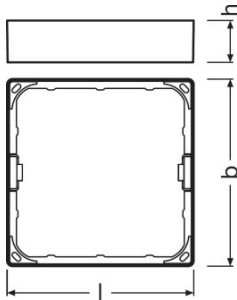

PRODUCT DATASHEET

DL SLIM FRAME SQ 155 WT

DOWNLIGHT SLIM SQUARE FRAME | Surface mounting frame, square shape

AREAS OF APPLICATION

- General illumination
- Public areas
- Stairways
- Corridors
- Foyers
- Shops

PRODUCT BENEFITS

- Cable entry on the side for electrical connection with low profil
- Easy installation thanks to included drilling template

PRODUCT FEATURES

- Low mounting depth
- Robust polycarbonate casing
- Mounting accessories included

TECHNICAL DATA

Dimensions & weight

Length	170.0 mm
Width	170.0 mm
Height	38.0 mm
Product weight	68.00 g

Colors & materials

Product color	White
----------------------	-------

Additional product data

Mounting location	Ceiling / Wall
--------------------------	----------------

LOGISTICAL DATA

Product code	Packaging unit (Pieces/Unit)	Dimensions (length x width x height)	Gross weight	Volume
4058075079410	Folding carton box 1	43 mm x 180 mm x 180 mm	119.00 g	1.39 dm ³
4058075079427	Shipping carton box 6	280 mm x 190 mm x 200 mm	902.00 g	10.64 dm ³