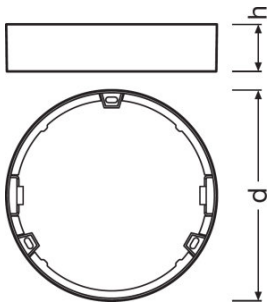

PRODUCT DATASHEET

DL SLIM FRAME DN 155 WT

DOWNLIGHT SLIM ROUND FRAME | Surface mounting frame, round shape

AREAS OF APPLICATION

- General illumination
- Public areas
- Stairways
- Corridors
- Foyers
- Shops

PRODUCT BENEFITS

- Cable entry on the side for electrical connection with low profil
- Easy installation thanks to included drilling template

PRODUCT FEATURES

- Low mounting depth
- Robust polycarbonate casing
- Mounting accessories included

TECHNICAL DATA

Dimensions & weight

Diameter	170.0 mm
Height	38.0 mm
Product weight	50.00 g

Colors & materials

Product color	White
----------------------	-------

Additional product data

Mounting location	Ceiling / Wall
--------------------------	----------------

LOGISTICAL DATA

Product code	Packaging unit (Pieces/Unit)	Dimensions (length x width x height)	Gross weight	Volume
4058075079175	Folding carton box 1	43 mm x 180 mm x 180 mm	101.00 g	1.39 dm ³
4058075079182	Shipping carton box 6	280 mm x 190 mm x 200 mm	794.00 g	10.64 dm ³