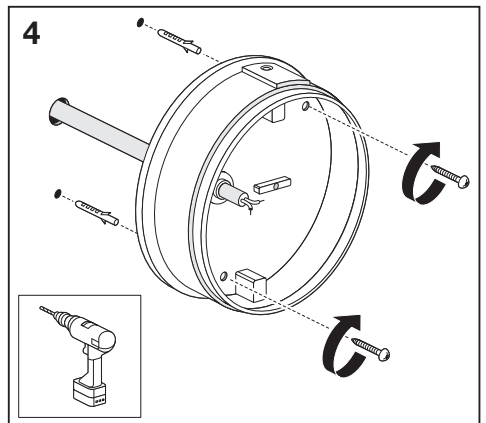

Outdoor Surface Pole

	EAN	Ø x H	W	lm	lm/W	K	IP	IK
Outdoor Surface Pole 6W/3000K SST IP44	4058075075177	102x87	6	350	60	3000K	44	06

	EAN		 (°C)	PF	R _a	V _{AC}	Hz	
Outdoor Surface Pole 6W/3000K SST IP44	4058075075177	160°	-20...40	≥ 0.5	> 80	220-240V	50/60Hz	0.3kg

Outdoor Surface Pole

Outdoor Surface Pole

www.luminaires.ledvance.com

Downlight

Spot

Linear

Panel

Surface