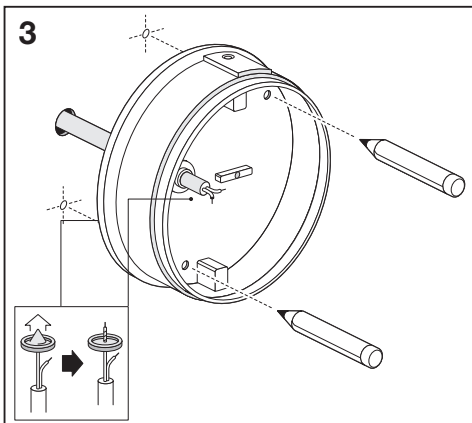

Outdoor Surface Pole

	EAN	Ø x H	W	lm	lm/W	K	IP	IK
Outdoor Surface Pole 6W/3000K SST IP44	4058075075177	102x87	6	350	60	3000K	44	06

	EAN		 (°C)	PF	R _a	V _{AC}	Hz	
Outdoor Surface Pole 6W/3000K SST IP44	4058075075177	160°	-20...40	≥ 0.5	> 80	220-240V	50/60Hz	0.3kg

Outdoor Surface Pole

Outdoor Surface Pole

www.luminaires.ledvance.com

Downlight

Spot

Linear

Panel

Surface