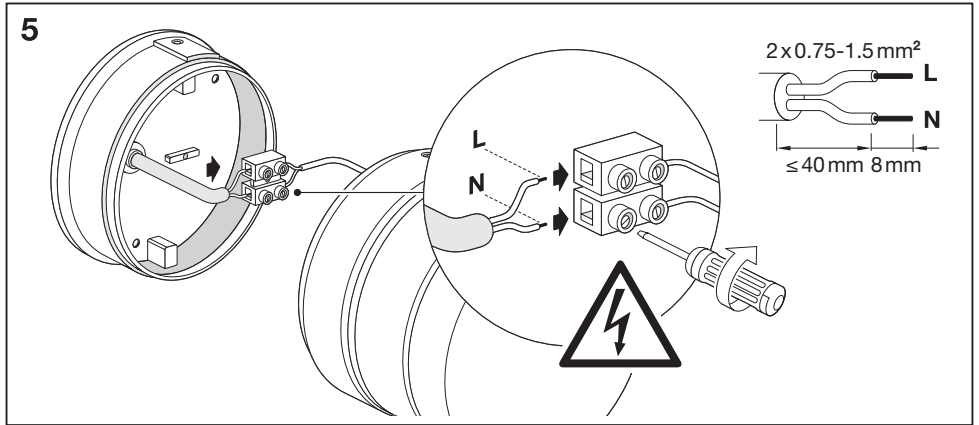

Outdoor Surface Pole

	EAN	Ø x H	W	lm	lm/W	K	IP	IK
Outdoor Surface Pole 6W/3000K SST IP44	4058075075177	102x87	6	350	60	3000K	44	06

	EAN		 (°C)	PF	R _a	V _{AC}	Hz	
Outdoor Surface Pole 6W/3000K SST IP44	4058075075177	160°	-20...40	≥ 0.5	> 80	220-240V	50/60Hz	0.3kg

Outdoor Surface Pole

Outdoor Surface Pole

www.luminaires.ledvance.com

Downlight

Spot

Linear

Panel

Surface