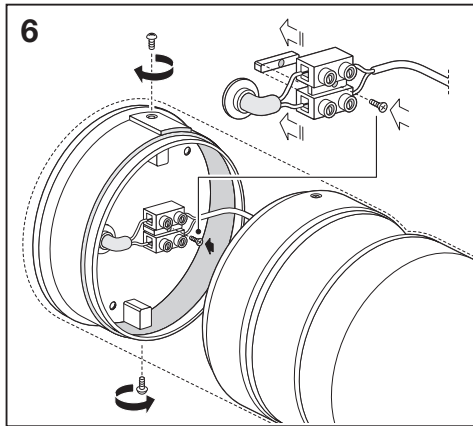

Outdoor Surface Pole

	EAN	Ø x H	W	lm	lm/W	K	IP	IK
Outdoor Surface Pole 6W/3000K SST IP44	4058075075177	102x87	6	350	60	3000K	44	06

	EAN		 (°C)	PF	R _a	V _{AC}	Hz	
Outdoor Surface Pole 6W/3000K SST IP44	4058075075177	160°	-20...40	≥ 0.5	> 80	220-240V	50/60Hz	0.3kg

Outdoor Surface Pole

Outdoor Surface Pole

www.luminaires.ledvance.com

Downlight

Spot

Linear

Panel

Surface