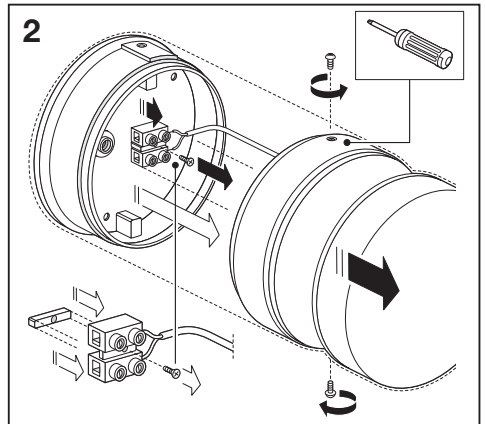

Outdoor Surface Pole

	EAN	Ø x H	W	lm	lm/W	K	IP	IK
Outdoor Surface Pole 6W/3000K SST IP44	4058075075177	102x87	6	350	60	3000K	44	06

	EAN		 (°C)	PF	R _a	V _{AC}	Hz	
Outdoor Surface Pole 6W/3000K SST IP44	4058075075177	160°	-20...40	≥ 0.5	> 80	220-240V	50/60Hz	0.3kg

Outdoor Surface Pole

Outdoor Surface Pole

www.luminaires.ledvance.com

Downlight

Spot

Linear

Panel

Surface