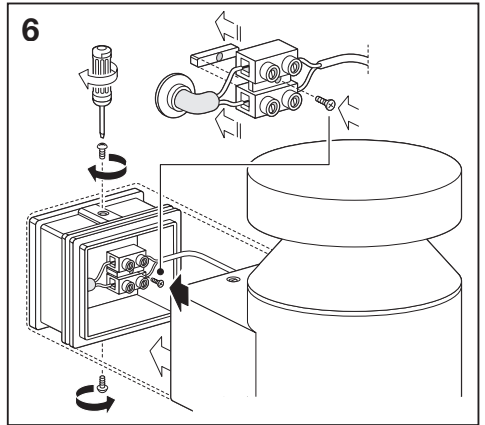

Outdoor Facade Pole / Outdoor Facade Pole Sensor