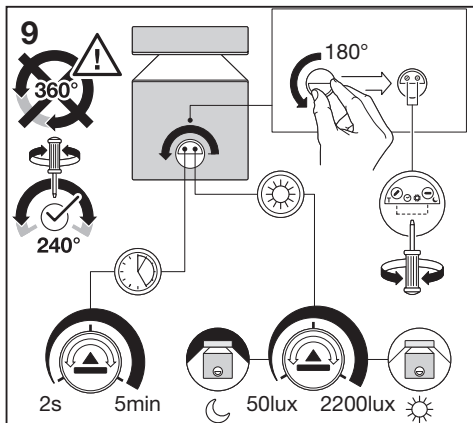

Outdoor Facade Pole / Outdoor Facade Pole Sensor