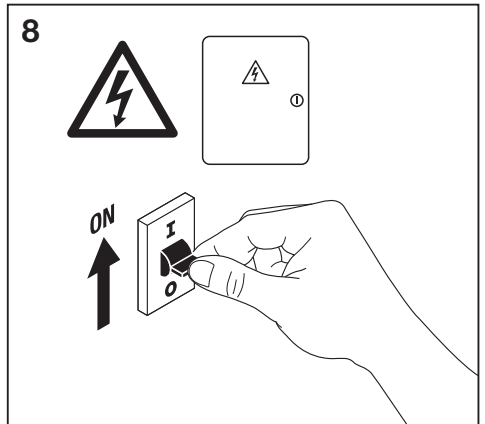

Outdoor Facade Pole / Outdoor Facade Pole Sensor