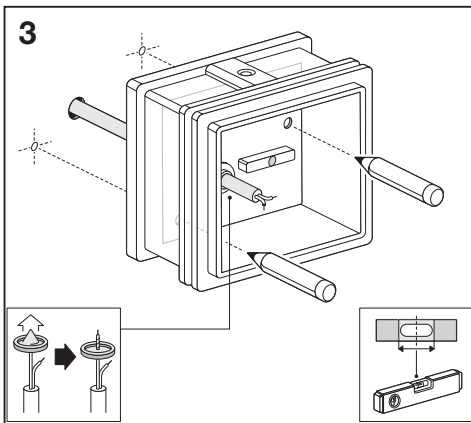

Outdoor Facade Pole / Outdoor Facade Pole Sensor