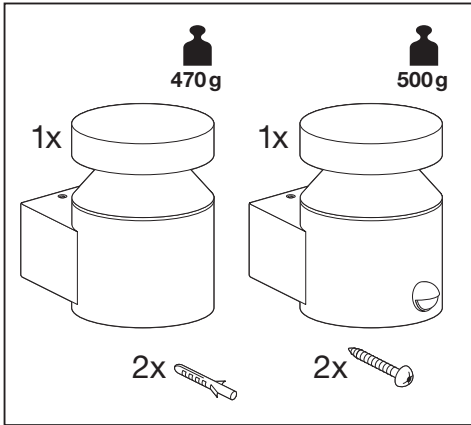

Outdoor Facade Pole / Outdoor Facade Pole Sensor