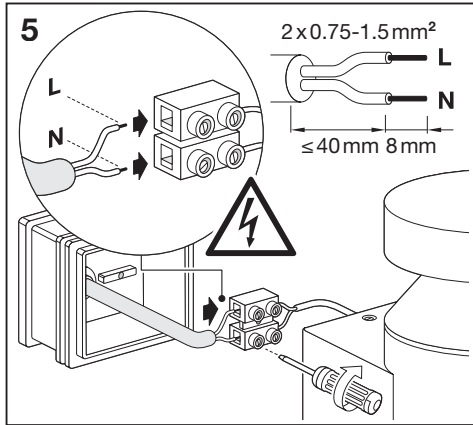

Outdoor Facade Pole / Outdoor Facade Pole Sensor