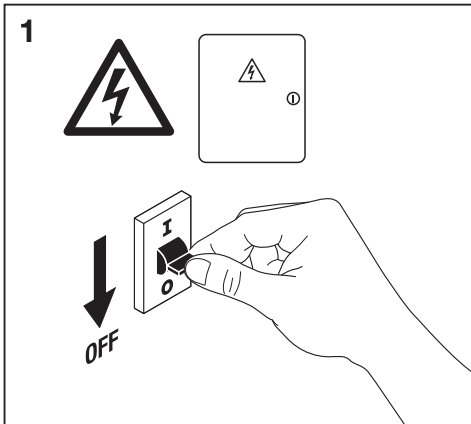

Outdoor Facade Pole / Outdoor Facade Pole Sensor