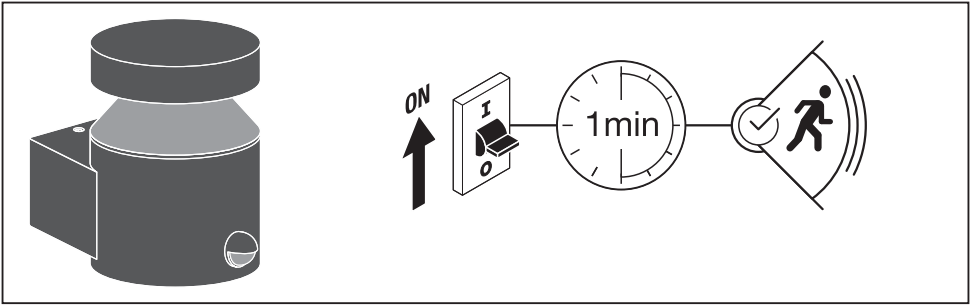

www.luminares.ledvance.com

C10449057
G11027976
25.10.17

LEDVANCE GmbH
Steinerne Furt 62
86167 Augsburg
Germany
www.ledvance.com