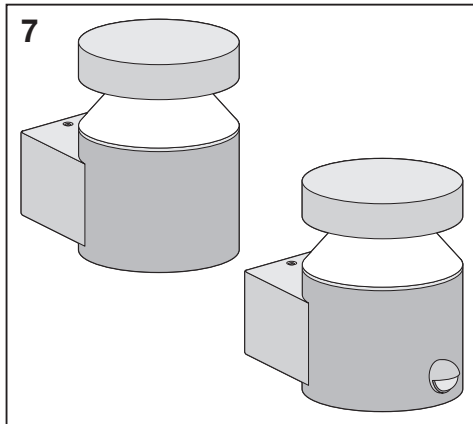

Outdoor Facade Pole / Outdoor Facade Pole Sensor