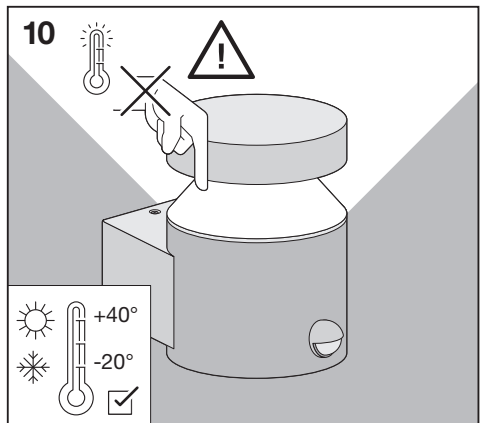

Outdoor Facade Pole / Outdoor Facade Pole Sensor