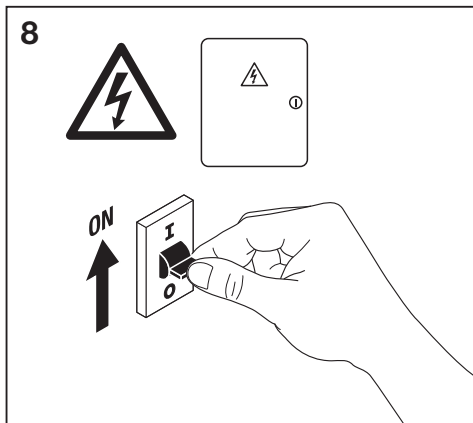

IP54

SMD  
LED

LEDVANCE

Outdoor Facade Updown

Outdoor Facade Updown

[www.luminaires.ledvance.com](http://www.luminaires.ledvance.com)

Downlight

Spot