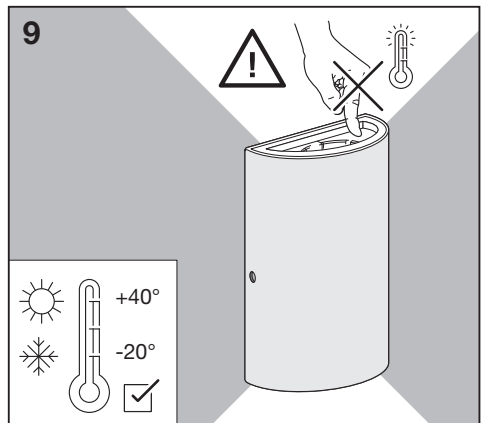

IP54

SMD  
LED

LEDVANCE

Outdoor Facade Updown

Outdoor Facade Updown

[www.luminaires.ledvance.com](http://www.luminaires.ledvance.com)

Downlight

Spot