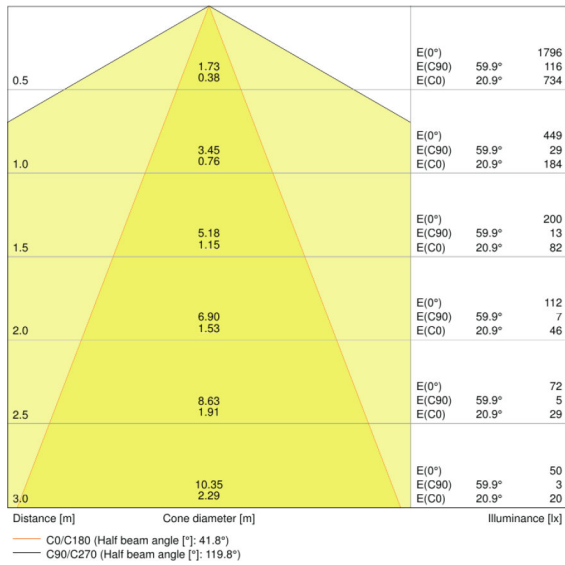

Light Distribution

LDC typ cone

LDC typ polar

EQUIPMENT / ACCESSORIES

- Complete mounting and connecting accessories included

LOGISTICAL DATA

Product code	Packaging unit (Pieces/Unit)	Dimensions (length x width x height)	Gross weight	Volume
4058075075030	Folding carton box 1	138 mm x 170 mm x 170 mm	849.00 g	3.99 dm³
4058075075047	Shipping carton box 6	300 mm x 275 mm x 185 mm	5308.00 g	15.26 dm³

The mentioned product code describes the smallest quantity unit which can be ordered. One shipping unit can contain one or more single products. When placing an order, for the quantity please enter single or multiples of a shipping unit.

REFERENCES / LINKS

For Guarantee see
[▶ www.ledvance.com/guarantee](http://www.ledvance.com/guarantee)

DISCLAIMER

Subject to change without notice. Errors and omission excepted. Always make sure to use the most recent release.