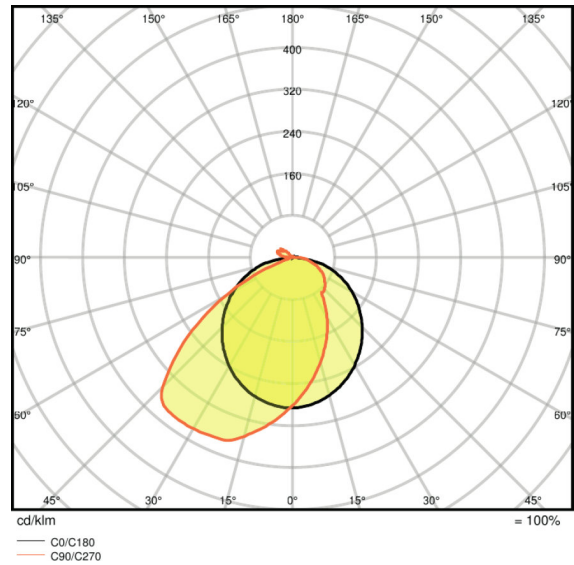

Light Distribution

LDC typ cone

LDC typ polar

EQUIPMENT / ACCESSORIES

- Complete mounting and connecting accessories included

LOGISTICAL DATA

Product code	Packaging unit (Pieces/Unit)	Dimensions (length x width x height)	Gross weight	Volume
4058075075030	Folding carton box 1	138 mm x 170 mm x 170 mm	849.00 g	3.99 dm³
4058075075047	Shipping carton box 6	300 mm x 275 mm x 185 mm	5308.00 g	15.26 dm³

The mentioned product code describes the smallest quantity unit which can be ordered. One shipping unit can contain one or more single products. When placing an order, for the quantity please enter single or multiples of a shipping unit.

REFERENCES / LINKS

For Guarantee see
[▶ www.ledvance.com/guarantee](http://www.ledvance.com/guarantee)

DISCLAIMER

Subject to change without notice. Errors and omission excepted. Always make sure to use the most recent release.