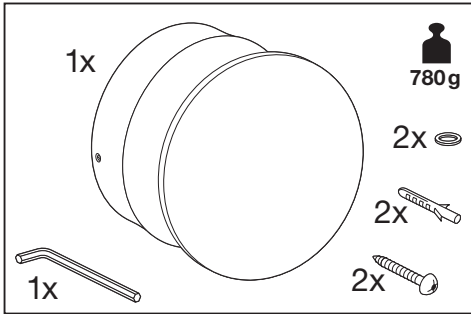

Outdoor Facade Belt SQ/RD