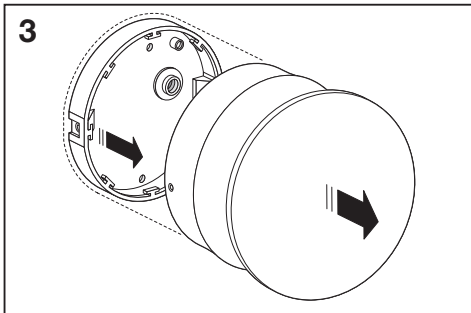

Outdoor Facade Belt SQ/RD