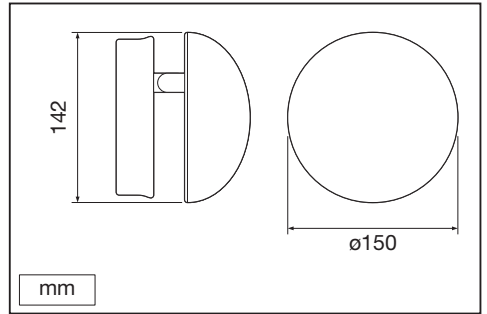

Outdoor Facade Belt SQ/RD