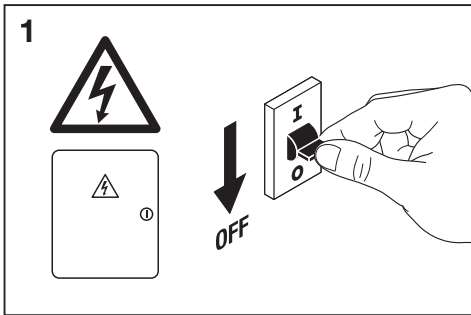

Outdoor Facade Belt SQ/RD