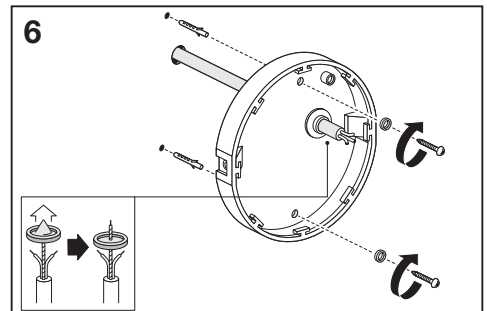

Outdoor Facade Belt SQ/RD