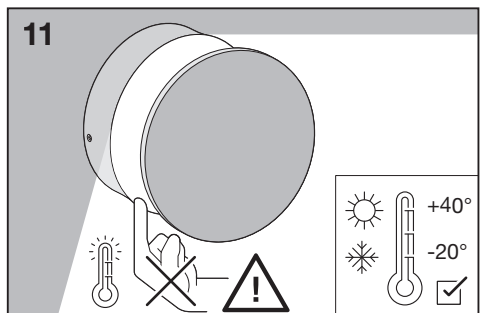

IP54

SMD  
LED

**LEDVANCE**

Outdoor Facade Belt SQ/RD

Outdoor Facade Belt SQ/RD

[www.luminaires.ledvance.com](http://www.luminaires.ledvance.com)

Downlight

Spot