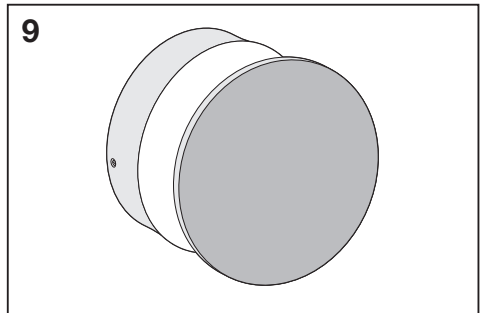

IP54

SMD  
LED

**LEDVANCE**

Outdoor Facade Belt SQ/RD

Outdoor Facade Belt SQ/RD

[www.luminaires.ledvance.com](http://www.luminaires.ledvance.com)

Downlight

Spot