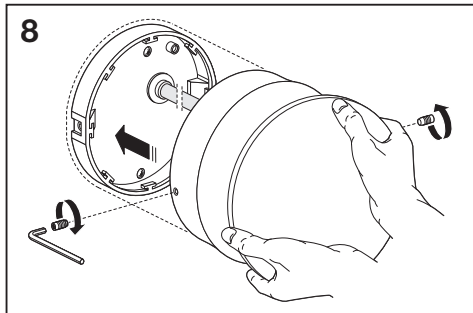

IP54

SMD  
LED

**LEDVANCE**

Outdoor Facade Belt SQ/RD

Outdoor Facade Belt SQ/RD

[www.luminaires.ledvance.com](http://www.luminaires.ledvance.com)

Downlight

Spot