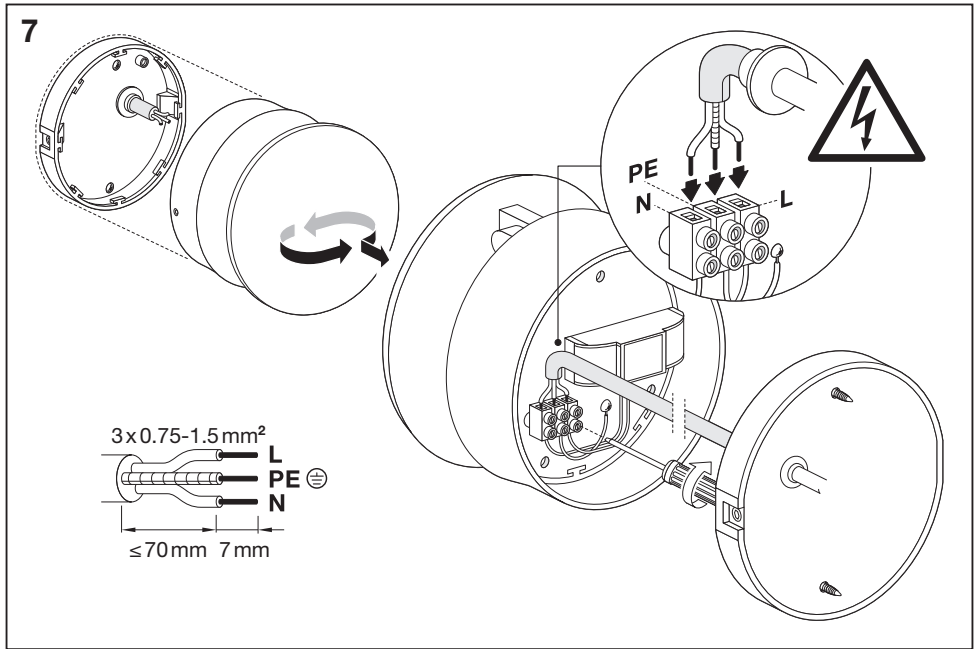

IP54

SMD  
LED

**LEDVANCE**

Outdoor Facade Belt SQ/RD

Outdoor Facade Belt SQ/RD

[www.luminaires.ledvance.com](http://www.luminaires.ledvance.com)

Downlight

Spot