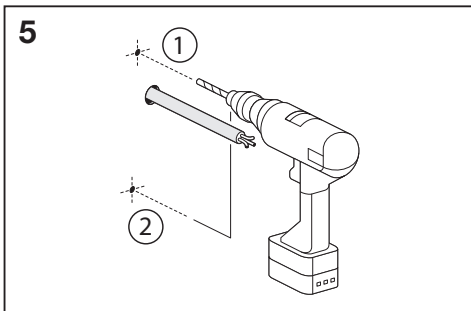

Outdoor Facade Belt SQ/RD