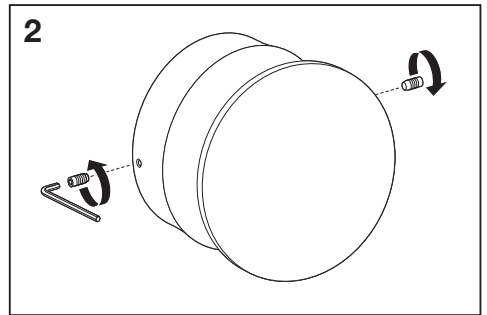

Outdoor Facade Belt SQ/RD