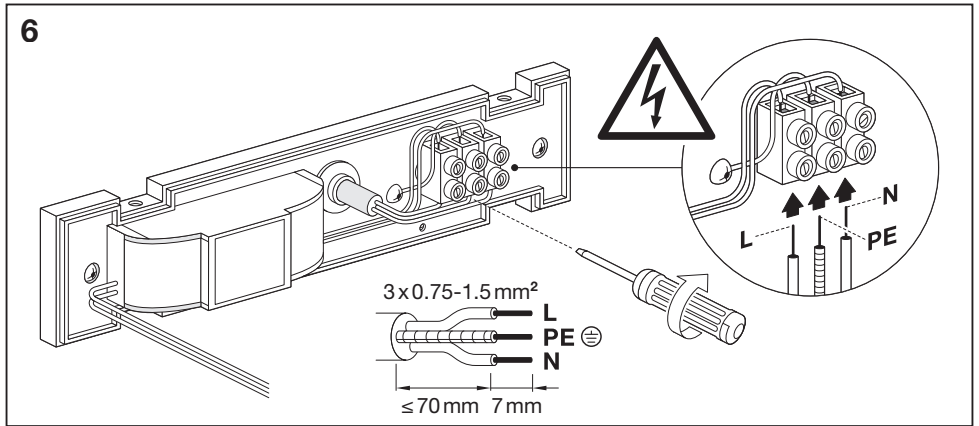

Outdoor Facade Belt SQ/RD