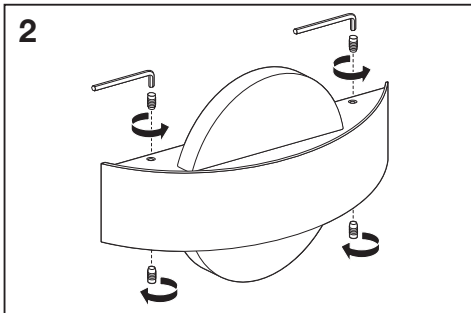

Outdoor Facade Belt SQ/RD