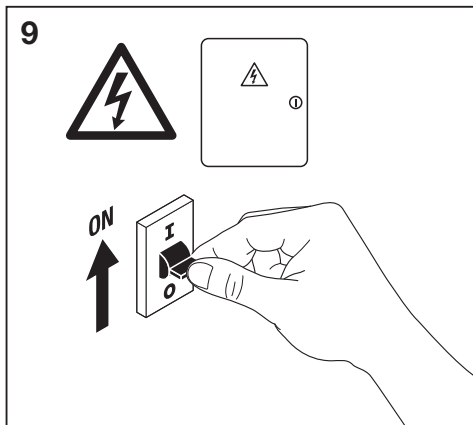

Outdoor Facade Belt SQ/RD