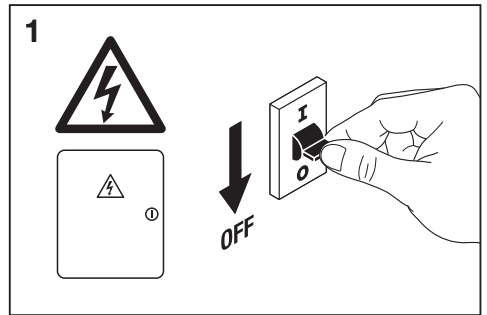

Outdoor Facade Belt SQ/RD