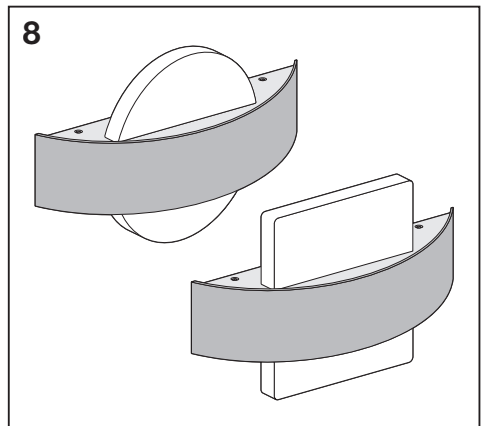

Outdoor Facade Belt SQ/RD