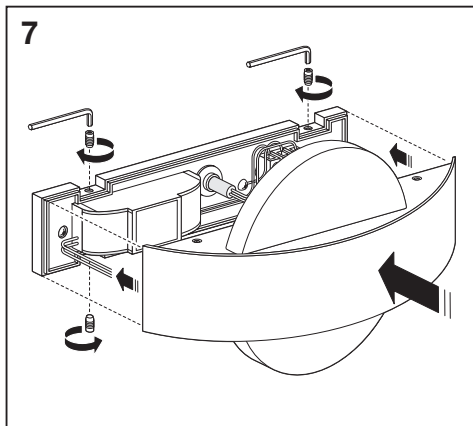

Outdoor Facade Belt SQ/RD