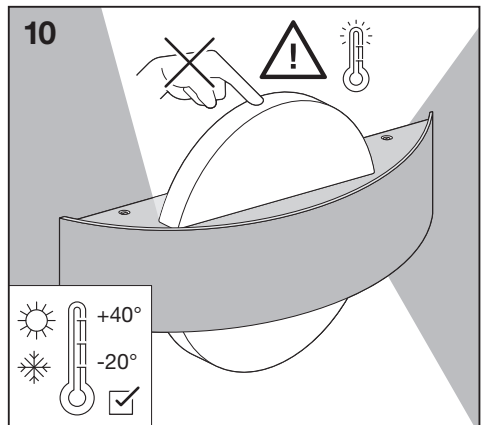

Outdoor Facade Belt SQ/RD