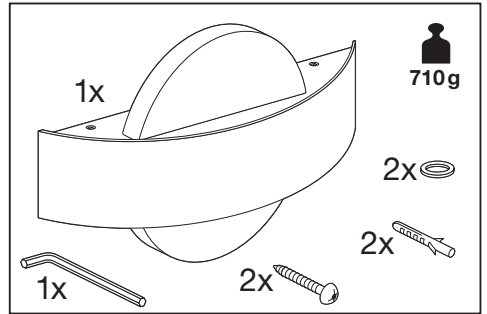

Outdoor Facade Belt SQ/RD