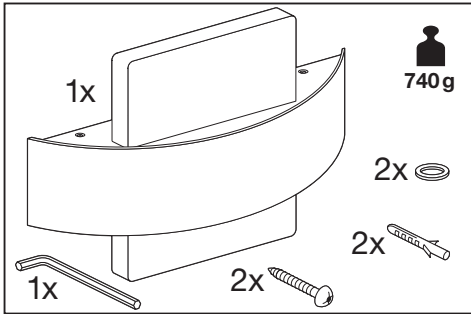

Outdoor Facade Belt SQ/RD