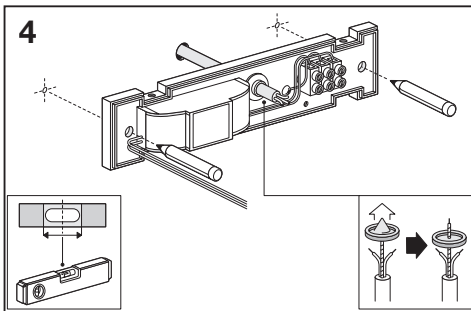

Outdoor Facade Belt SQ/RD