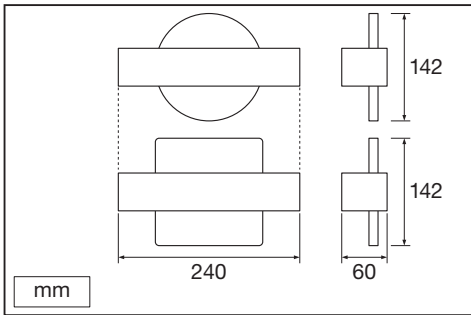

Outdoor Facade Belt SQ/RD