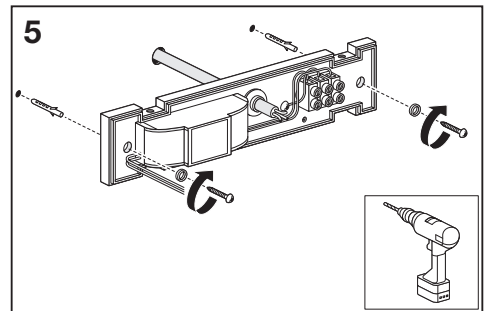

Outdoor Facade Belt SQ/RD