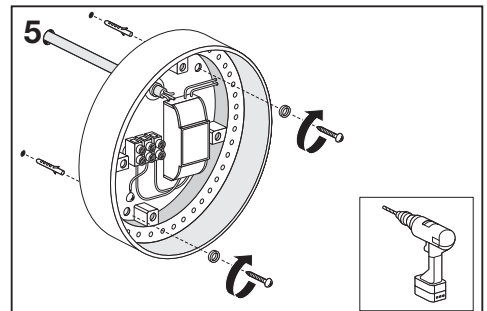

Outdoor Surface SQ/RD