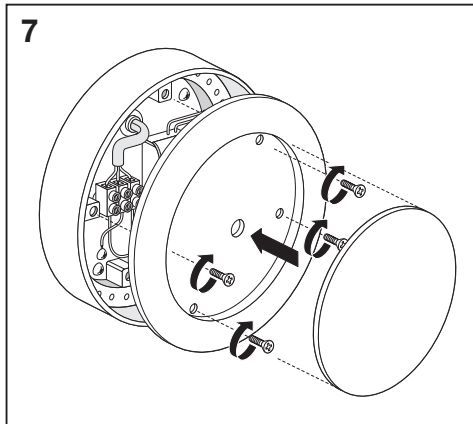

Outdoor Surface SQ/RD