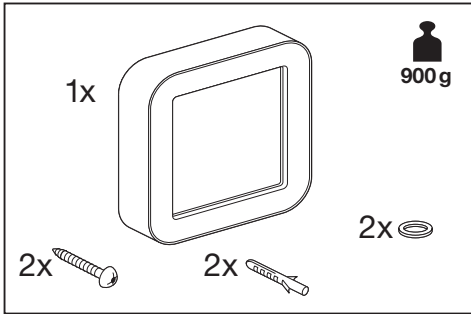

Outdoor Surface SQ/RD