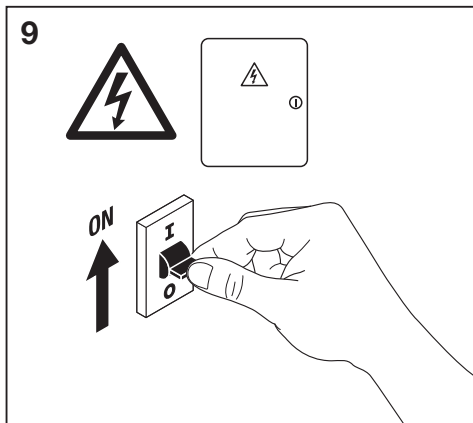

Outdoor Surface SQ/RD