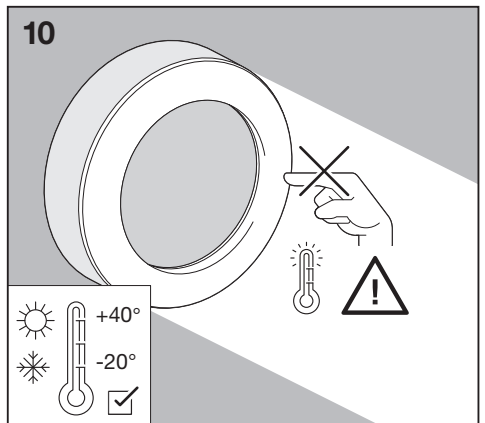

Outdoor Surface SQ/RD