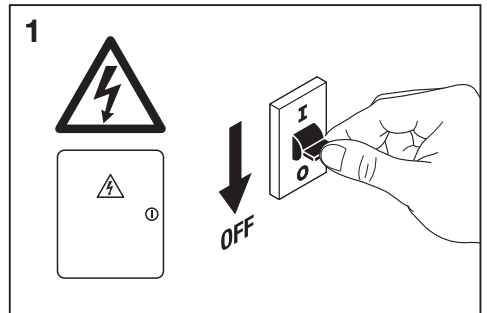

Outdoor Surface SQ/RD