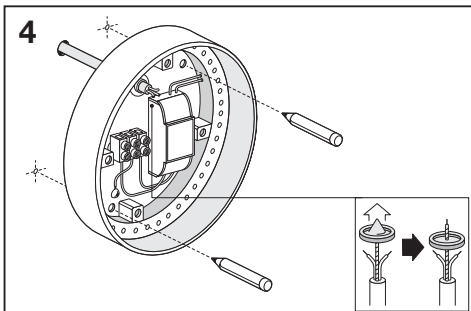

Outdoor Surface SQ/RD