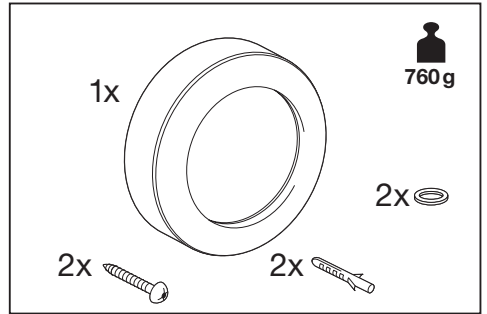

Outdoor Surface SQ/RD