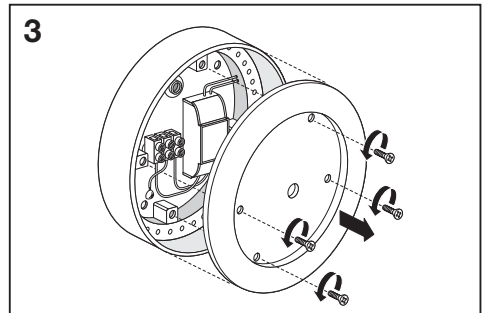

Outdoor Surface SQ/RD