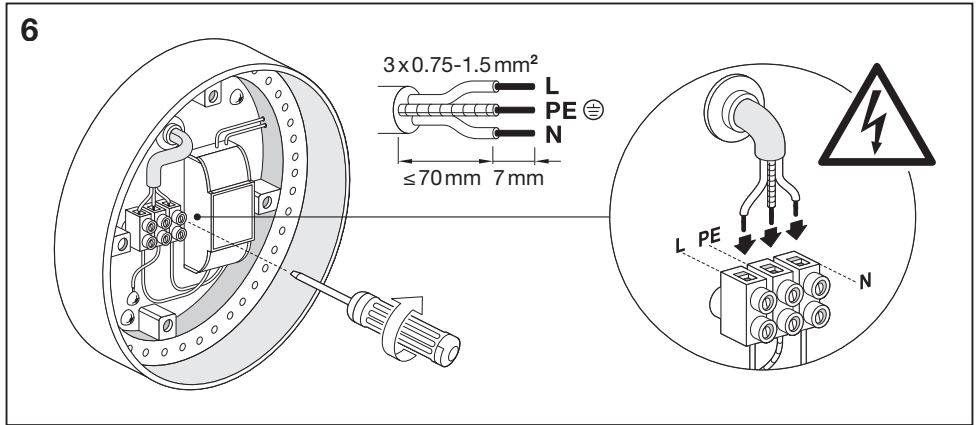

Outdoor Surface SQ/RD