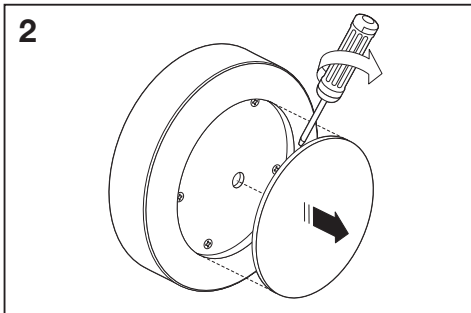

Outdoor Surface SQ/RD