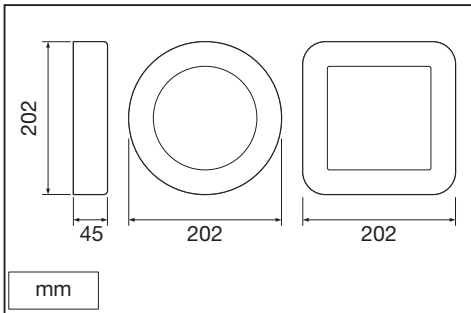

Outdoor Surface SQ/RD