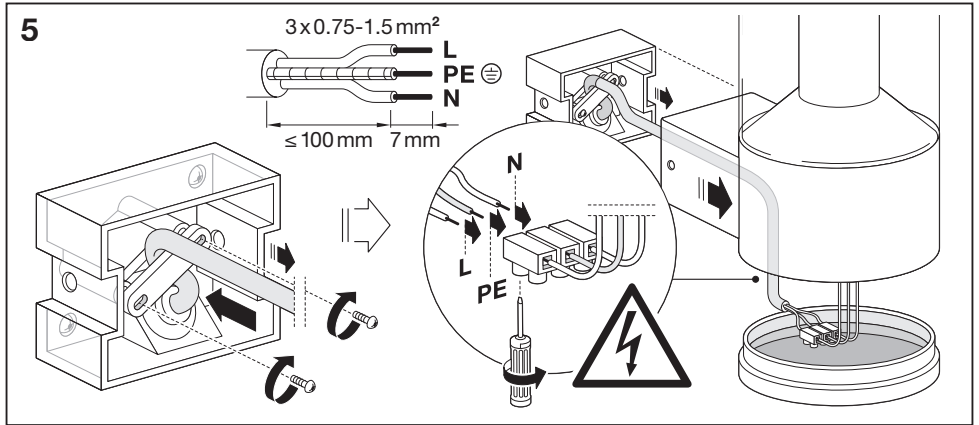

Outdoor Facade Lantern