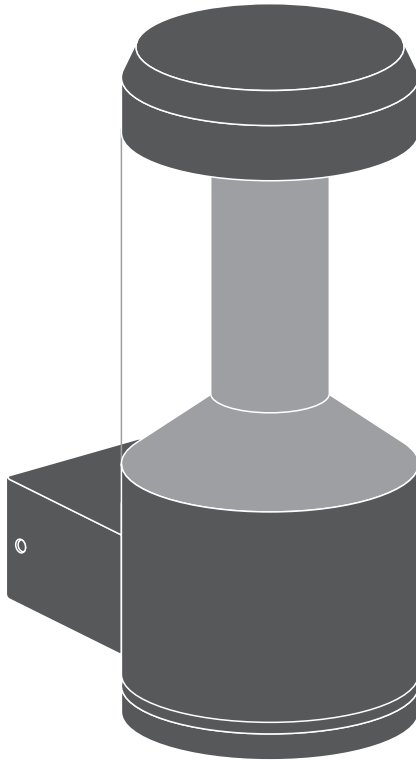

Outdoor Facade Lantern

	EAN	L x W x H	W	lm	lm/W	K	IP	IK
Outdoor Facade Lantern 12W/3000K GY IP54	4058075074835	176x110x240	12	610	50	3000K	54	06

	EAN	⚡	🌡️ (°C)	PF	R _a	V _{AC}	Hz	👤
Outdoor Facade Lantern 12W/3000K GY IP54	4058075074835	210°	-20...40	≥ 0.5	≥ 80	220-240V	50/60Hz	1.3kg

LEDVANCE

Outdoor Facade Lantern

Outdoor Facade Lantern

www.luminaires.ledvance.com

Downlight

Spot

Linear

Panel