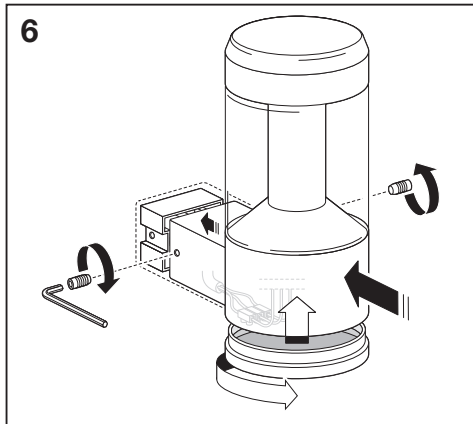

Outdoor Facade Lantern