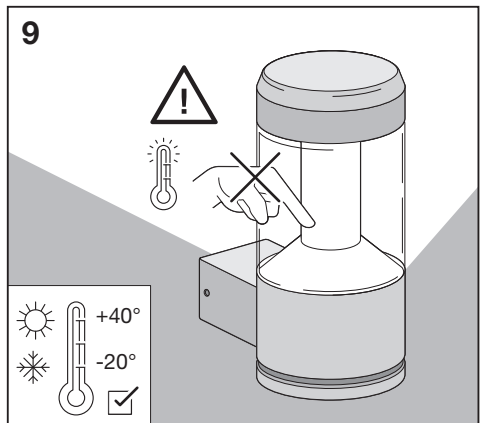

Outdoor Facade Lantern