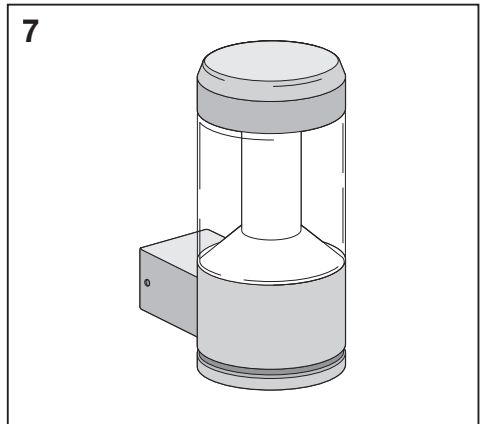

Outdoor Facade Lantern