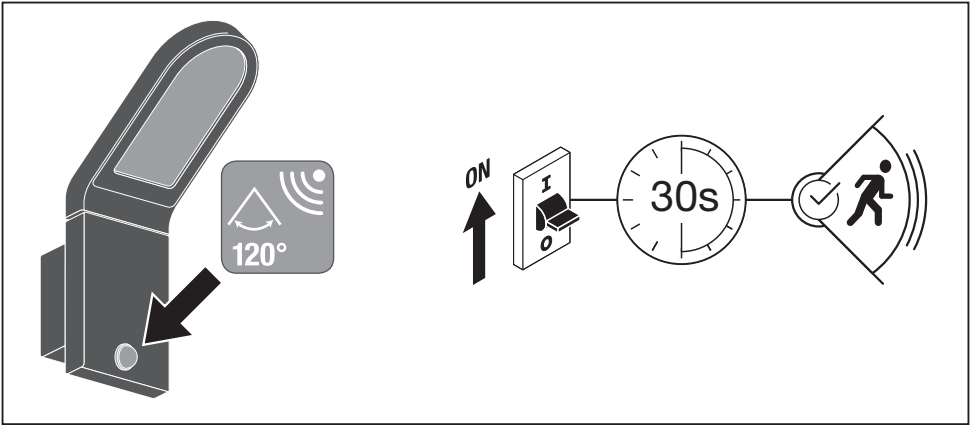

IP54

SMD
LED

LEDVANCE

Outdoor Facade Edge / Outdoor Facade Edge Sensor

Outdoor Facade Edge / Outdoor Facade Edge Sensor

www.luminaires.ledvance.com

Downlight

Spot