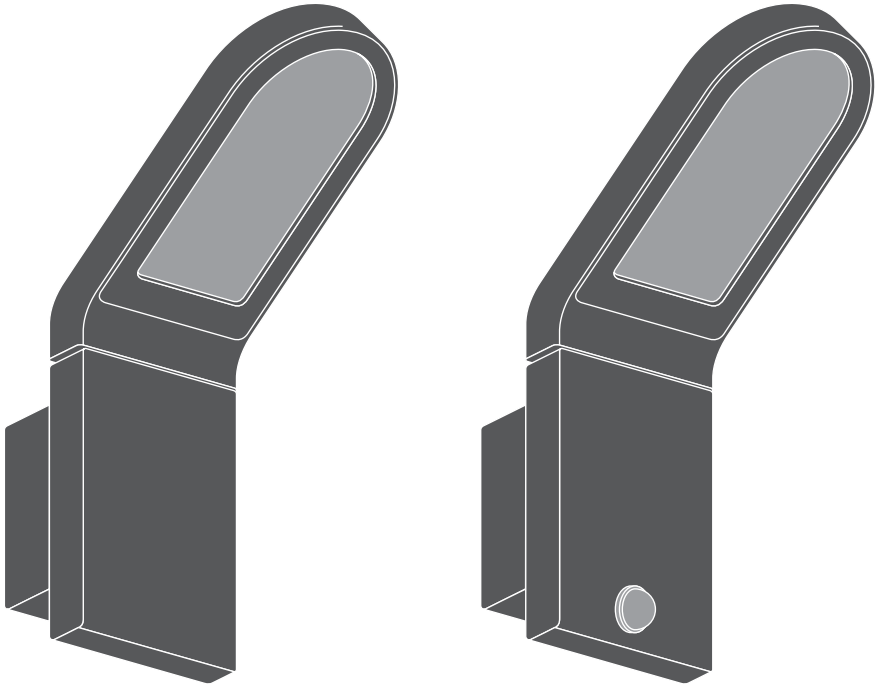

Outdoor Facade Edge

Outdoor Facade Edge Sensor

	EAN	L x W x H	W	lm	lm/W	K	IP	IK
Outdoor Facade Edge 12W/3000K GY IP54	4058075074750	168x100x273	12	740	60	3000K	54	06
Outdoor Facade Edge 12W/3000K WT IP54	4058075074774	168x100x273	12	770	65	3000K	54	06
Outdoor Facade Edge 12W/3000K GY S IP54	4058075074798	168x100x273	12	740	60	3000K	54	06
Outdoor Facade Edge 12W/3000K WT S IP54	4058075074811	168x100x273	12	770	65	3000K	54	06

	EAN	⚡	🌡️ (°C)	PF	Pa	V _{AC}	Hz	👤
Outdoor Facade Edge 12W/3000K GY IP54	4058075074750	110°	-20...40	≥ 0.5	≥ 80	220-240V	50/60 Hz	1.3 kg
Outdoor Facade Edge 12W/3000K WT IP54	4058075074774	110°	-20...40	≥ 0.5	≥ 80	220-240V	50/60 Hz	1.3 kg
Outdoor Facade Edge 12W/3000K GY S IP54	4058075074798	110°	-20...40	≥ 0.5	≥ 80	220-240V	50/60 Hz	1.3 kg
Outdoor Facade Edge 12W/3000K WT S IP54	4058075074811	110°	-20...40	≥ 0.5	≥ 80	220-240V	50/60 Hz	1.3 kg

IP54

SMD
LED

LEDVANCE

Outdoor Facade Edge / Outdoor Facade Edge Sensor

Outdoor Facade Edge / Outdoor Facade Edge Sensor

www.luminaires.ledvance.com

Downlight

Spot