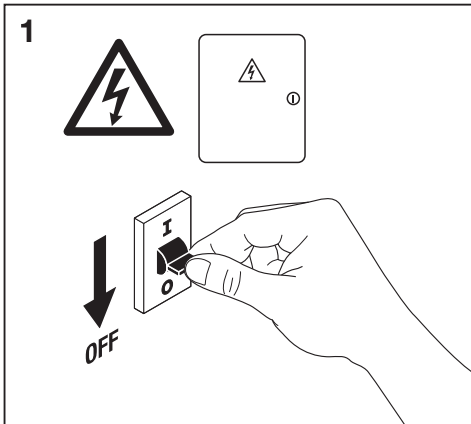

Outdoor Facade Edge / Outdoor Facade Edge Sensor