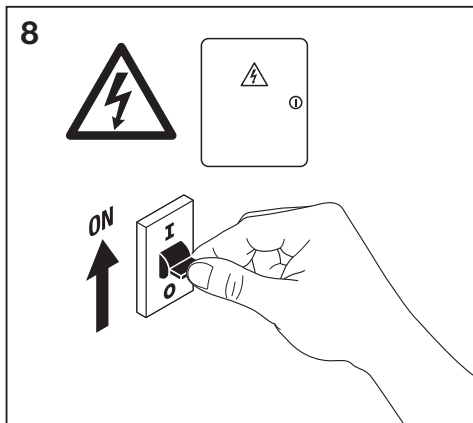

IP54

SMD
LED

LEDVANCE

Outdoor Facade Edge / Outdoor Facade Edge Sensor

Outdoor Facade Edge / Outdoor Facade Edge Sensor

www.luminaires.ledvance.com

Downlight

Spot