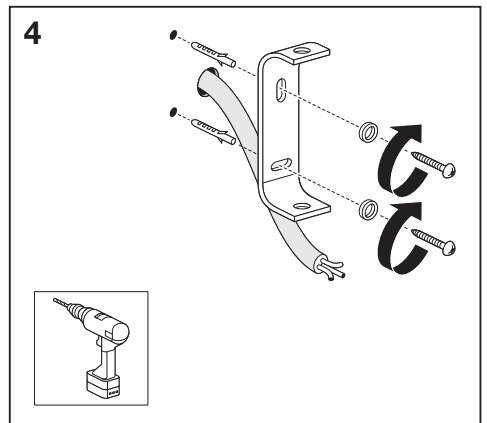

Outdoor Facade Edge / Outdoor Facade Edge Sensor