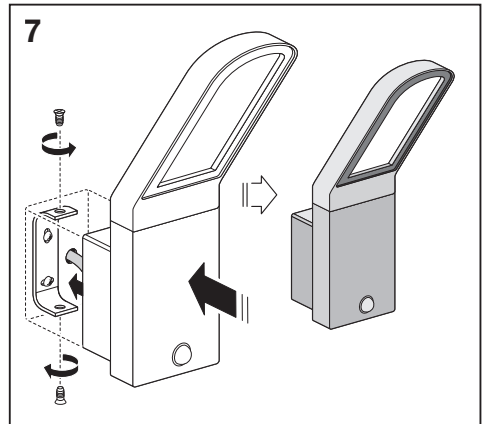

IP54

SMD
LED

LEDVANCE

Outdoor Facade Edge / Outdoor Facade Edge Sensor

Outdoor Facade Edge / Outdoor Facade Edge Sensor

www.luminaires.ledvance.com

Downlight

Spot