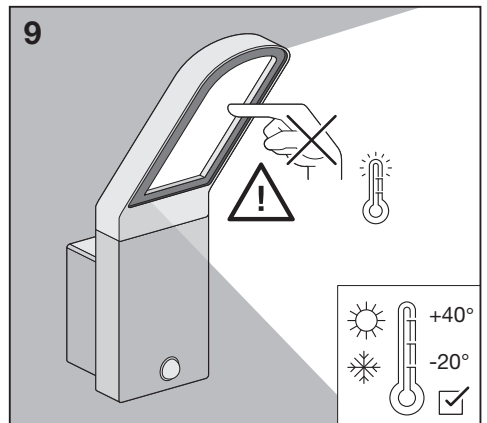

IP54

SMD
LED

LEDVANCE

Outdoor Facade Edge / Outdoor Facade Edge Sensor

Outdoor Facade Edge / Outdoor Facade Edge Sensor

www.luminaires.ledvance.com

Downlight

Spot