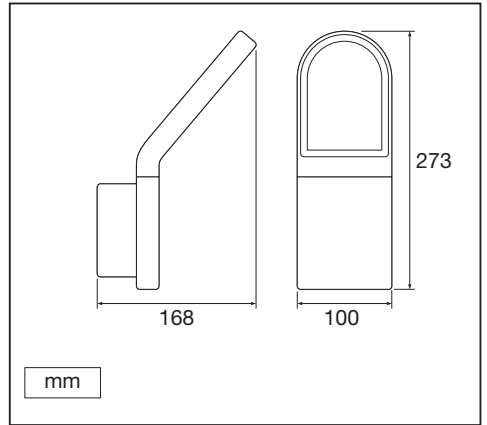

Outdoor Facade Edge / Outdoor Facade Edge Sensor