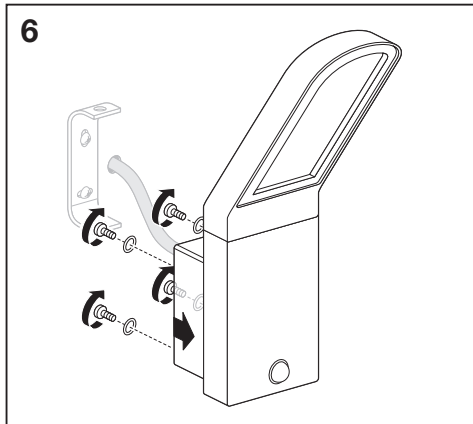

IP54

SMD
LED

LEDVANCE

Outdoor Facade Edge / Outdoor Facade Edge Sensor

Outdoor Facade Edge / Outdoor Facade Edge Sensor

www.luminaires.ledvance.com

Downlight

Spot