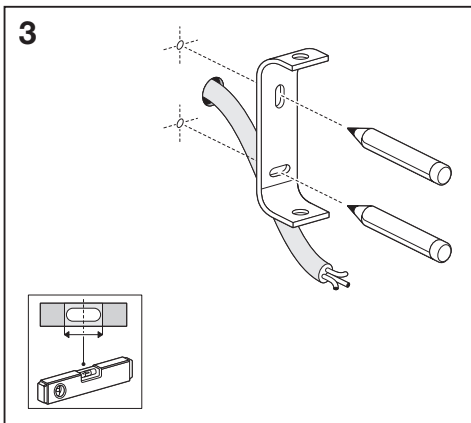

Outdoor Facade Edge / Outdoor Facade Edge Sensor