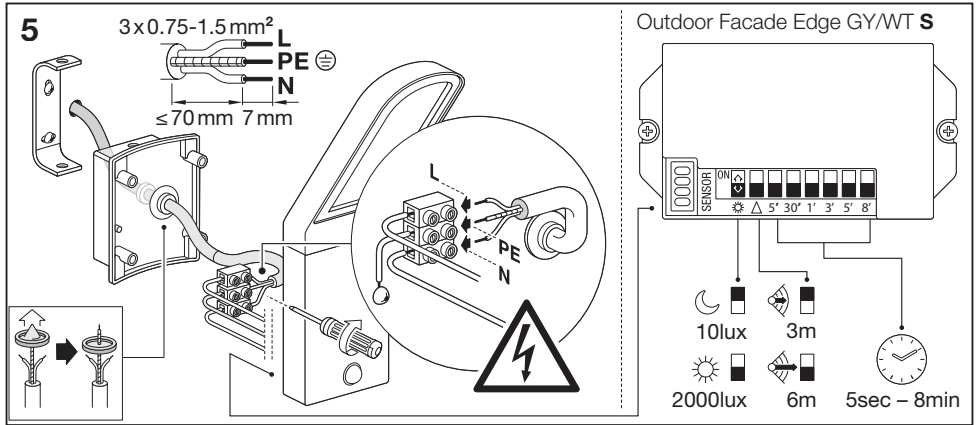

	EAN	⚡	🌡️ (°C)	PF	Pa	V _{AC}	Hz	👤
Outdoor Facade Edge 12W/3000K GY IP54	4058075074750	110°	-20...40	≥ 0.5	≥ 80	220-240V	50/60 Hz	1.3 kg
Outdoor Facade Edge 12W/3000K WT IP54	4058075074774	110°	-20...40	≥ 0.5	≥ 80	220-240V	50/60 Hz	1.3 kg
Outdoor Facade Edge 12W/3000K GY S IP54	4058075074798	110°	-20...40	≥ 0.5	≥ 80	220-240V	50/60 Hz	1.3 kg
Outdoor Facade Edge 12W/3000K WT S IP54	4058075074811	110°	-20...40	≥ 0.5	≥ 80	220-240V	50/60 Hz	1.3 kg

IP54

SMD
LED

LEDVANCE

Outdoor Facade Edge / Outdoor Facade Edge Sensor

Outdoor Facade Edge / Outdoor Facade Edge Sensor

www.luminaires.ledvance.com

Downlight

Spot