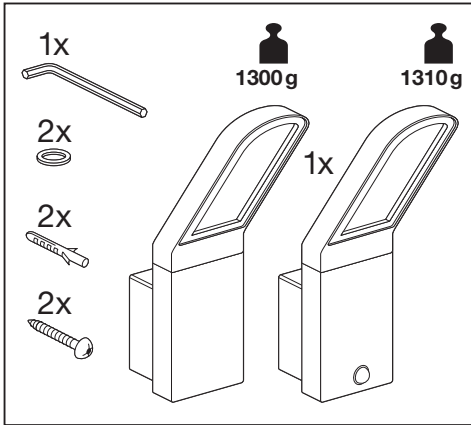

Outdoor Facade Edge / Outdoor Facade Edge Sensor