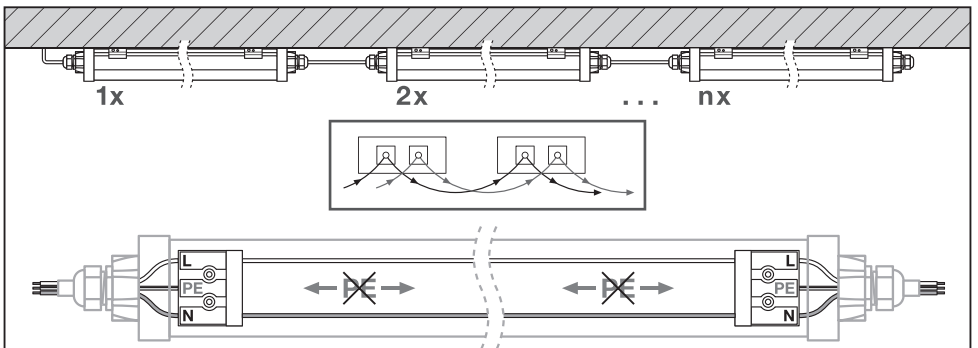

DAMPPROOF COMPACT

n	B10	B16	C10	C16
DP COMPACT 1200 GR IP65	20	20	20	20
DP COMPACT 1500 GR IP65	16	16	16	16