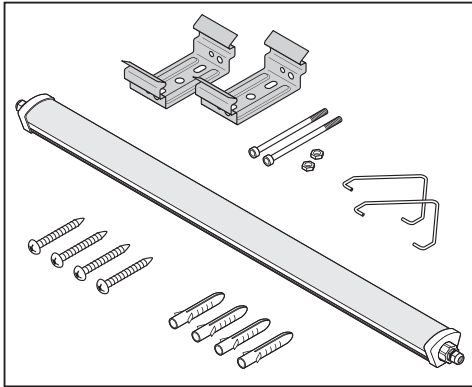

DAMPPROOF COMPACT

n	B10	B16	C10	C16
DP COMPACT 1200 GR IP65	20	20	20	20
DP COMPACT 1500 GR IP65	16	16	16	16