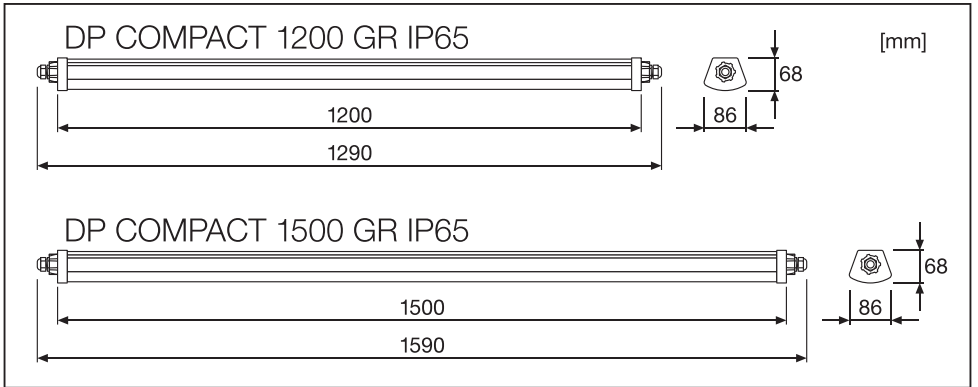

DAMPPROOF COMPACT

n	B10	B16	C10	C16
DP COMPACT 1200 GR IP65	20	20	20	20
DP COMPACT 1500 GR IP65	16	16	16	16