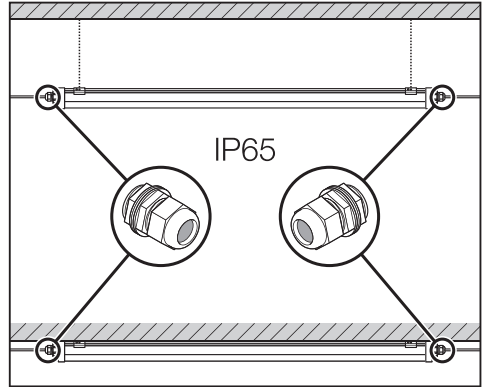

DAMPPROOF COMPACT

n	B10	B16	C10	C16
DP COMPACT 1200 GR IP65	20	20	20	20
DP COMPACT 1500 GR IP65	16	16	16	16