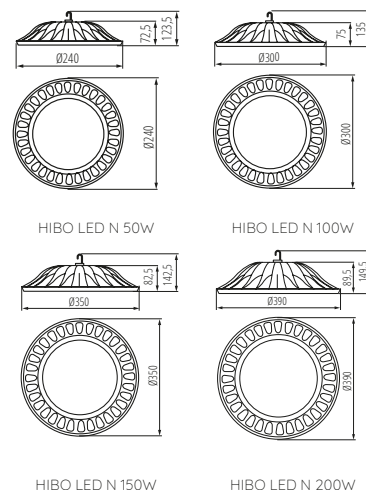

HIBO LED N

High-bay led light fitting

Power:
220-240 AC
50/60 Hz

Material:
aluminum alloy, glass

Colour:
black

								ON/OFF	IP
31111	8595665311117	HIBO LED N 50W-NW	50W	4500lm	4000K	25000h	≥20000	65	
31112	8595665311124	HIBO LED N 100W-NW	100W	9000lm	4000K	25000h	≥20000	65	
31113	8595665311131	HIBO LED N 150W-NW	150W	13500lm	4000K	25000h	≥20000	65	
31114	8595665311148	HIBO LED N 200W-NW	200W	18000lm	4000K	25000h	≥20000	65	