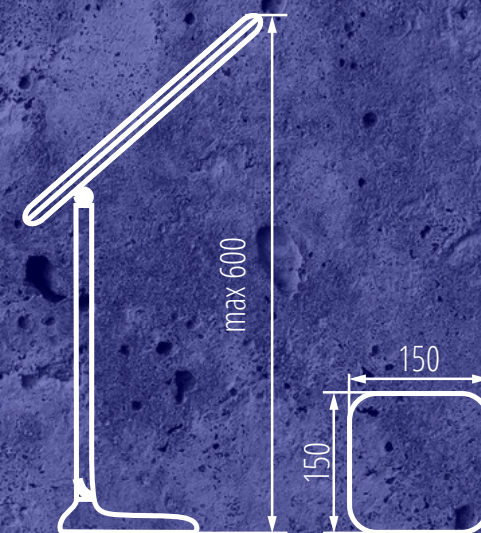

Завантажено з mamadecor.ua

DOSAN II LED
replaces in the offer
DOSAN LED

NEW PRODUCT CODE

DOSAN LED W 26690

DOSAN II LED W 26694

DOSAN LED B 26691

DOSAN II LED B 26695

WHITE
26694
DOSAN II LED W

BLACK
26695
DOSAN II LED B

Kanlux

Завантажено з mamadecor.ua

Meet new
Kanlux DOSAN II LED

	DOSAN LED		DOSAN II LED	
	W	B	W	B
power	max 9W		max 8W	
lm	max 480lm	max 420lm	max 700lm	
light colour	white (4000K)		white (4000K)	

Meet new Kanlux **Kanlux DOSAN II LED**

- rated voltage [V]: **220-240 AC**
- power [W]: **max 8W**
- colour temperature: **4000K**
- three light brightness levels: **low, moderate, high**
- colour rendering index Ra: **≥80**
- durability [h]: **20,000**
- number of on / off cycles: **≥15,000**
- beam angle [°]: **120**
- angular adjustment [°]: **170**
- protection class: **II**
- housing material: **plastic**