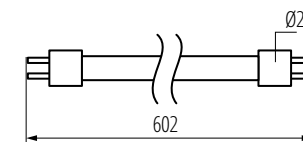

Kanlux

Завантажено з mamadecor.ua

Wide range of applications:

warehouse halls, stores, offices, apartments, car parks, front desks.

List of T8 LED GLASSv4 models

	index	power	luminous flux [lm]	CCT [K]
T8 LED GLASSv4 9W-NW	33210	9W	1440lm	4000K
T8 LED GLASSv4 9W-CW	33211			6500K
T8 LED GLASSv4 18W-NW	33212	18W	2880lm	4000K
T8 LED GLASSv4 18W-CW	33213			6500K
T8 LED GLASSv4 24W-NW	33214	24W	3840lm	4000K
T8 LED GLASSv4 24W-CW	33215			6500K