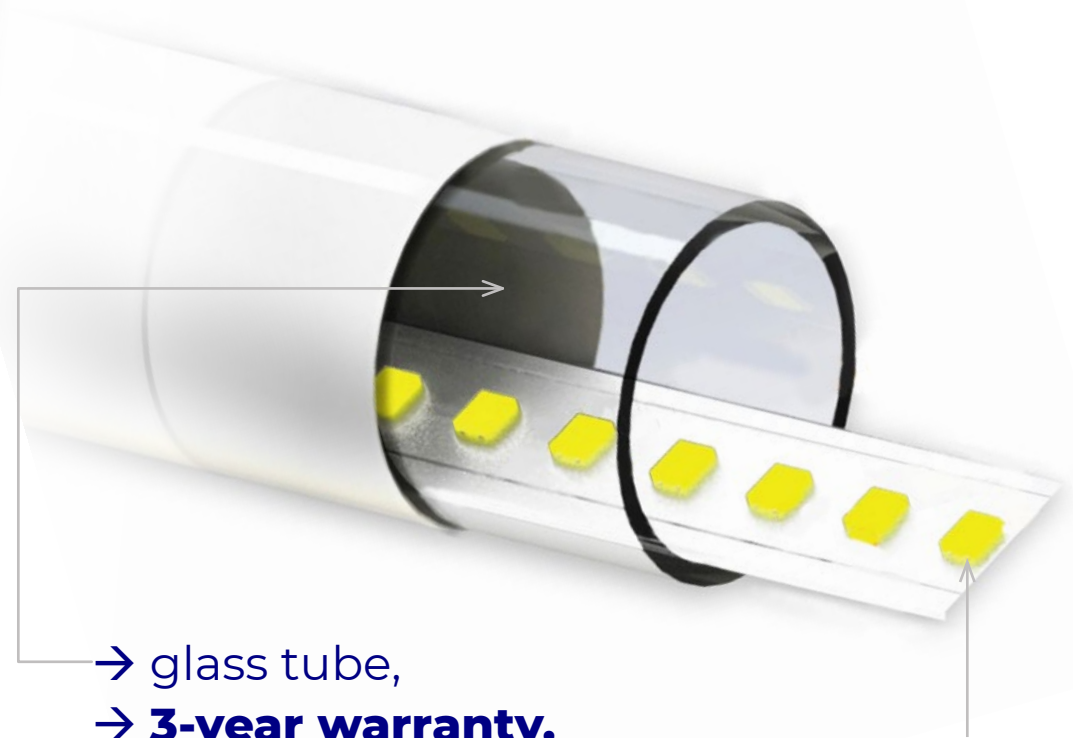

Kanlux

Kanlux
T8 GLASS v4
LED tubes

Professional LED glass lamps include:

- glass tube,
- **3-year warranty,**
- **high luminous efficacy: 160 lm/W,**
- IC driver,
- light emission angle: **220 degrees,**
- energy efficiency class: **A++.**

Kanlux

Завантажено з mamadecor.ua

Wide range of applications:

warehouse halls, stores, offices, apartments, car parks, front desks.

List of T8 LED GLASSv4 models

	index	power	luminous flux [lm]	CCT [K]
T8 LED GLASSv4 9W-NW	33210	9W	1440lm	4000K
T8 LED GLASSv4 9W-CW	33211			6500K
T8 LED GLASSv4 18W-NW	33212	18W	2880lm	4000K
T8 LED GLASSv4 18W-CW	33213			6500K
T8 LED GLASSv4 24W-NW	33214	24W	3840lm	4000K
T8 LED GLASSv4 24W-CW	33215			6500K

*3-year warranty under the Terms and Conditions of the Warranty Statement available on the website

**LED lamps are powered from one source

Kanlux T8 LED GLASSV4

Safe packaging