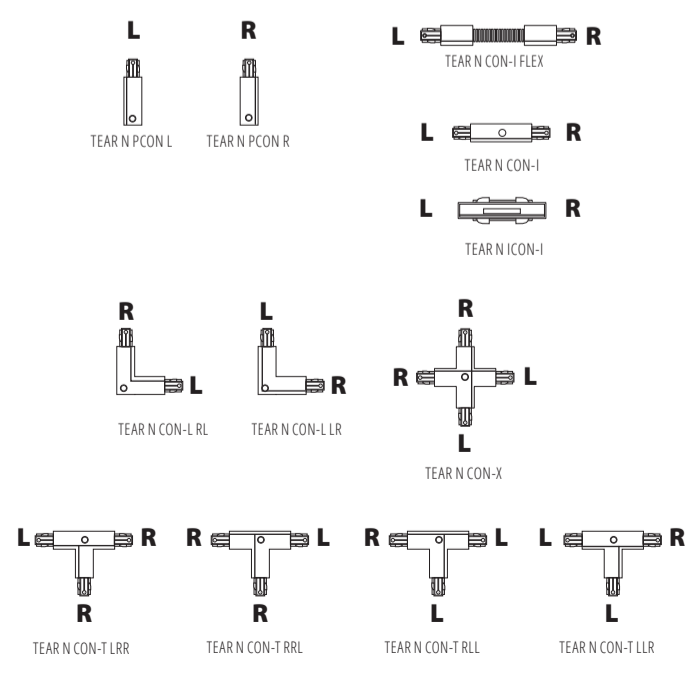

N — color BLUE

- TEAR N TR 1M
- TEAR N TR 2M
- TEAR N PCON R
- TEAR N PCON L
- TEAR N SKIT
- TEAR N EPLUG
- TEAR N CON-I
- TEAR N ICON-I
- TEAR N CON-L-RL
TEAR N CON-L-LR
- TEAR N CON-T-LRR
TEAR N CON-T-RRL
TEAR N CON-T-RLL
TEAR N CON-T-LLR
- TEAR N CON-I-FLEX
- TEAR N CON-X
- TEAR N SCLAMP
- TEAR N ADAPTOR